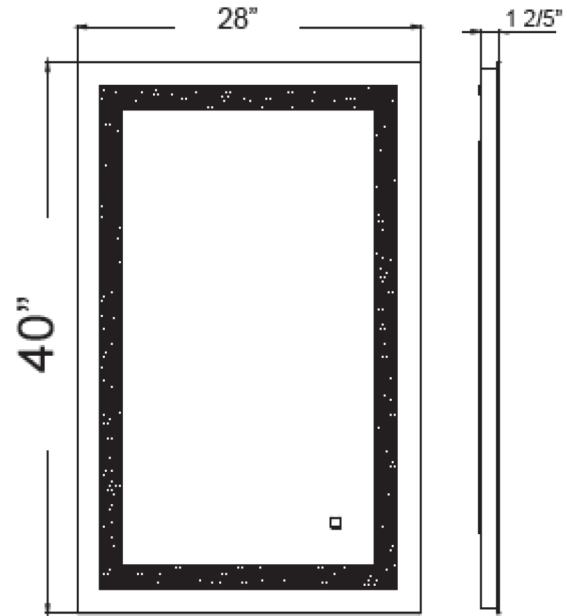

LED Lighted Bathroom Mirror #BR-140A

40"(H) x 28"(W) x 1 2/5"(H)

40"x 28" LED Frontlit Mirror for use in Bathrooms 36" Cord Included

Light Source: 3000k Color Integrated LED 25 watts

Warranty: 5 Year

Certification: UL or ETL Listed