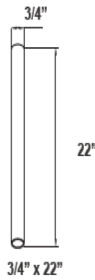

Lobby Pendant Mount Light

15" DIA #LT-21A
22" DIA #LT-21B

15" DIA #LT-21C
22" DIA #LT-21D

Adjustable
Canopy

15" DIA #LT-21E
22" DIA #LT-21F

22" or 15" Round Drum Light. Brushed Nickel Finish

Source: 3000k Color Integrated LED