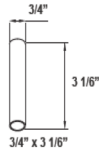

Lobby Pendant Mount Light

15" DIA #LT-21A
22" DIA #LT-21B

15" DIA #LT-21C
22" DIA #LT-21D

Adjustable
Canopy

15" DIA #LT-21E
22" DIA #LT-21F

22" or 15" Round Drum Light. Brushed Nickel Finish

Source: 3000k Color Integrated LED