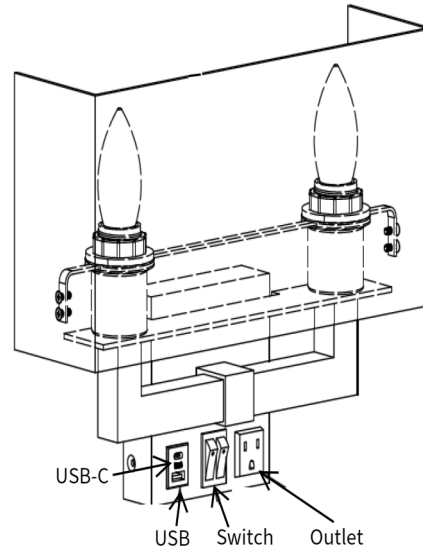

## Wall Lamp B #LT-9A

10.5" H Double Bed Lamp with Brushed Nickel Finish, One Convenience Outlet, USB Charging, and USBC Charging

Light Source: LED 3k Light Bulb Included

Warranty: 1 Year Finish

Certification: UL or ETL Listed