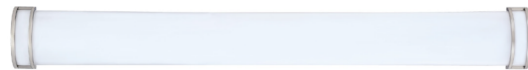

LED Linear Vanity Light

24" #LT-116A

36" #LT-116B

48" #LT-116C

24" 36" or 48" Brushed Nickel LED Vanity

Light Light Source: 3000k Integrated LED

Warranty: 1 Year Finish. 5 Year LED

Certification: UL or ETL Listed

Lens Material: Acrylic