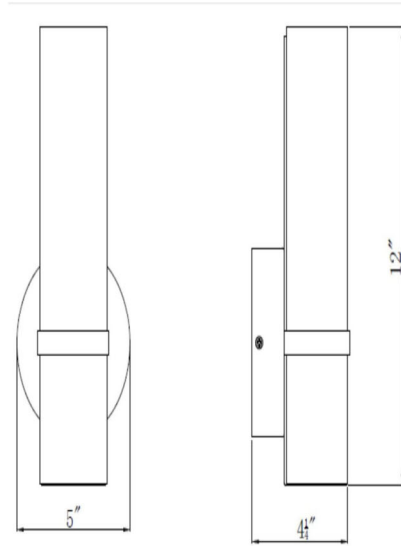

Wall Light B #LT-2D

12" LED Wall Sconce Brushed Nickel Finish

Source: 3000k Light Bulb Included

Warranty: 1 Year Finish. 5 Year LED

Certification: UL or ETL Listed

Lens Material: Acrylic