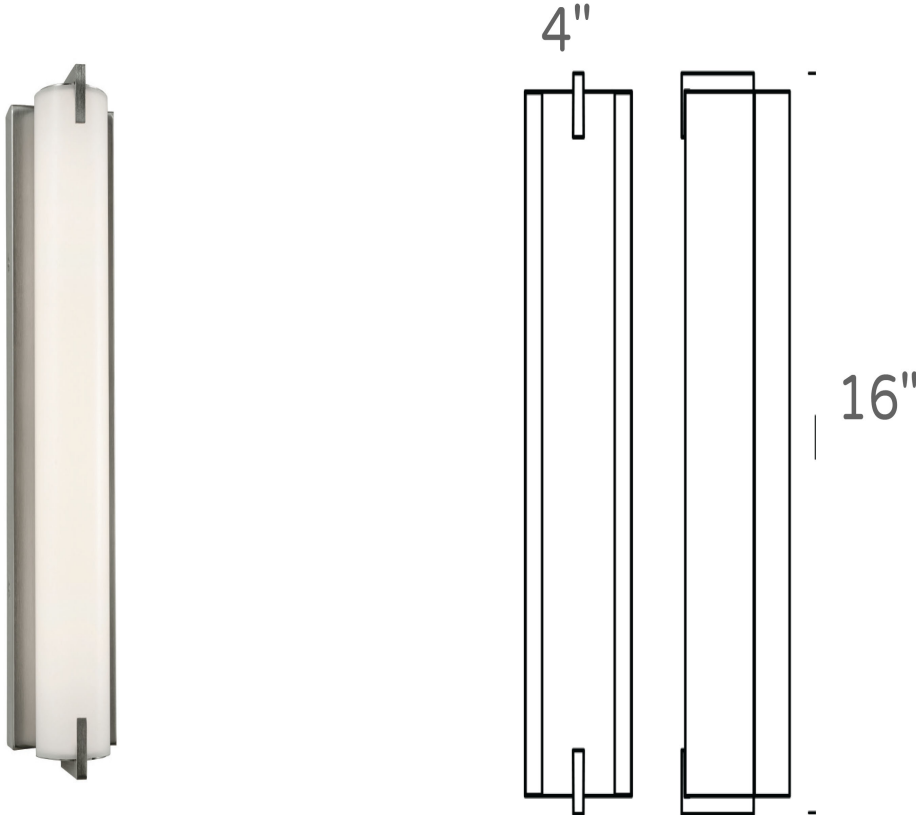

Wall Light C #LT-3D

16" LED Wall Sconce Brushed Nickel Finish

Light Source: 3000k Integrated LED

Warranty: 1 Year Finish. 5 Year LED

Certification: UL or ETL Listed

Lens Material: Acrylic