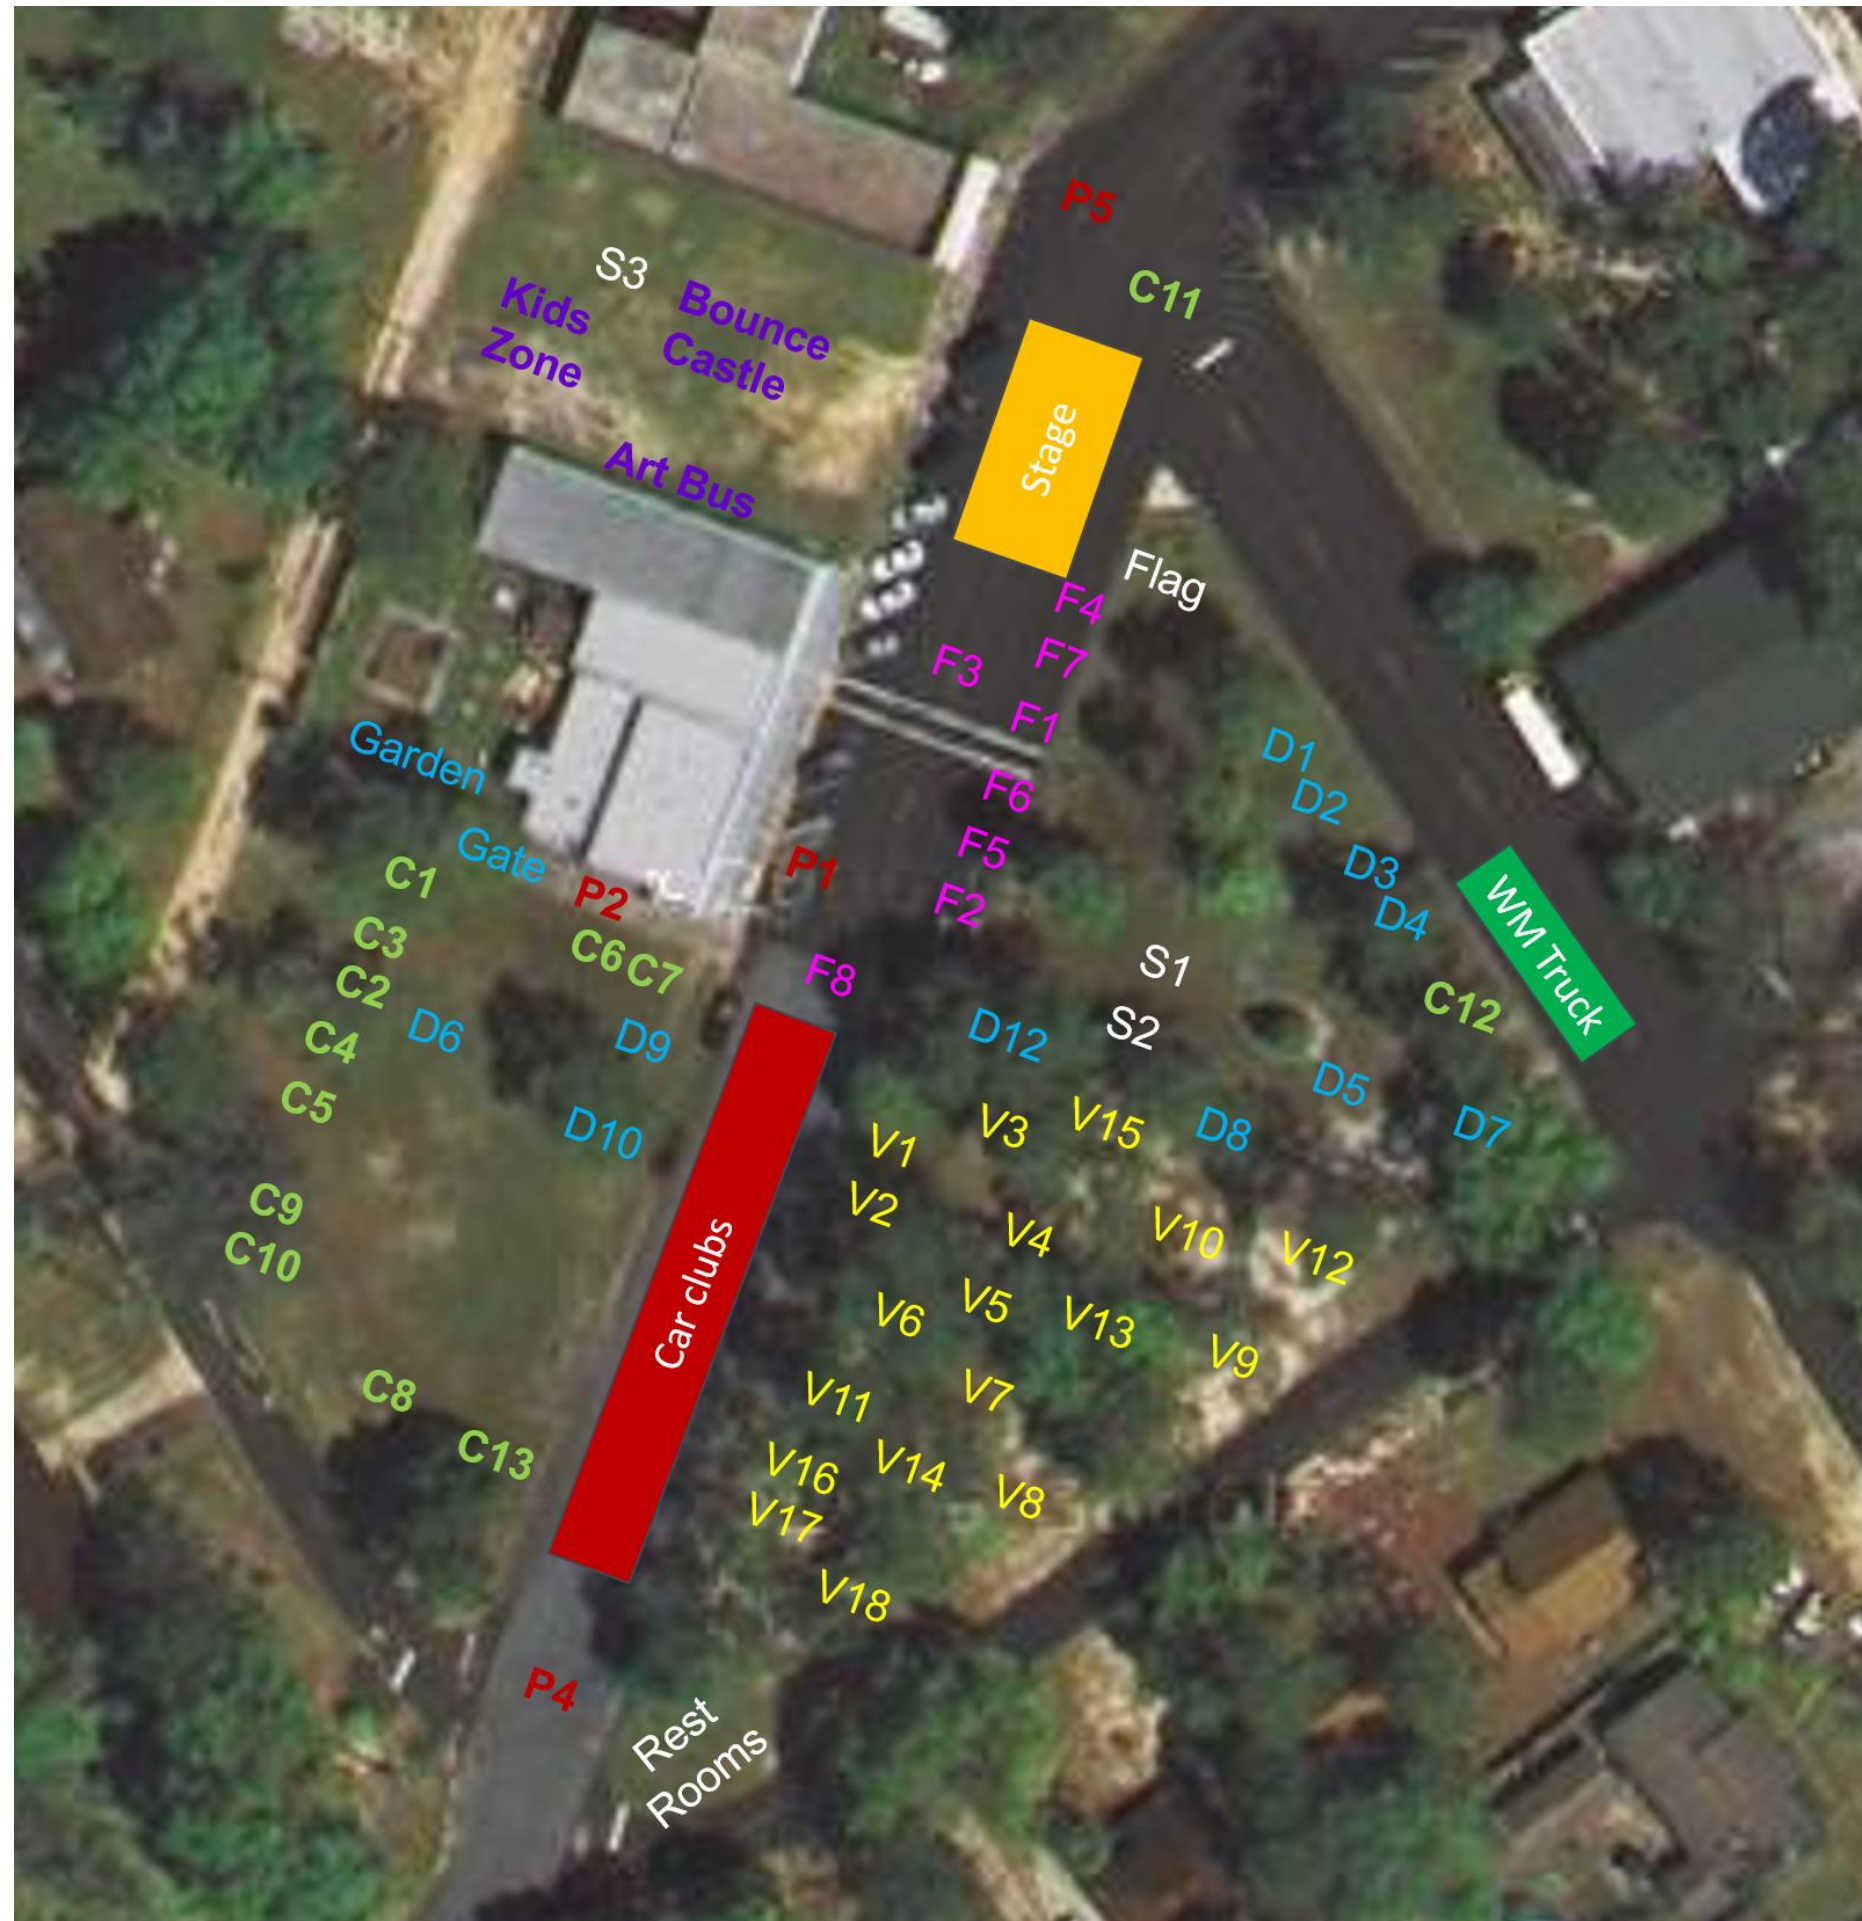

Thank you to our Sponsors!	Location
Synovus Bank	S1
City of Valparaiso	
WalMart	
Eglin Credit Union	
Bingo	
Ecoview Windows	S2
Ruckel	
Kids Discovery (in Kids Zone)	S3
CCB Bank	
Niceville Insurance Co.	
Community Interest Groups	Location
Choctawhatchee Basin Alliance	C1
Northwest FL State College	C2
Northwest Florida Admissions	C3
Troy University	C4
Northwest Florida Symphony Orchestra	C5
Emerald Coast Archaeology Society	C6
FL Panhandle Maritime NHA	C7
Destination Archaeology	C8
Northwest Florida NaGISA	C9
NaGISA	C10
Jeffrey Dental Clinic (for the runners)	C11
Waste Management	C12
Relay For Life	C13
Food Vendors	Location
Mark's Hawaiian Shaved Ice	F1
Heritage Museum Hot Dog Stand	F2
Niceville Rotary Drink Sales	F3
Grant William's Food Truck	F4
KettleKorn	F5
Corn Dogs and Curly Fries	F6
B&B Poutin Pit	F7
Café Liquid (until 10am)	F8
Kids Zone	Location
Bounce house	K1
Art Bus	K2