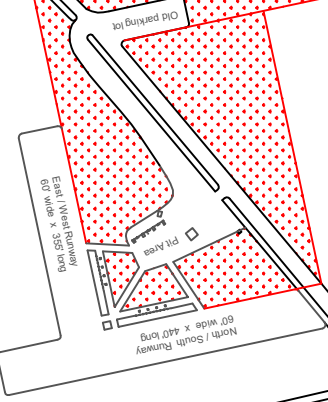

Middle Dyke Road

No fly zone

**Wings of Wellington RC Aircraft Club**  
 520 Middle Dyke Road, Kings Co. NS  
 GPS location: N 45° 06' 36.4" W 64° 28' 12.8"  
 Approximately 1607' (490 metres) East from  
 Middle Dyke Rd to Flying Field  
 5.5 Km to New Airport  
 Updated: June 1, 2020  
 Sheet 1 (not to scale)

No fly zone

Tree line

No fly zone

No fly zone

Flying Area  
500' x 1500' approximately

Flying Area  
500' x 1500' approximately

Drainage ditch