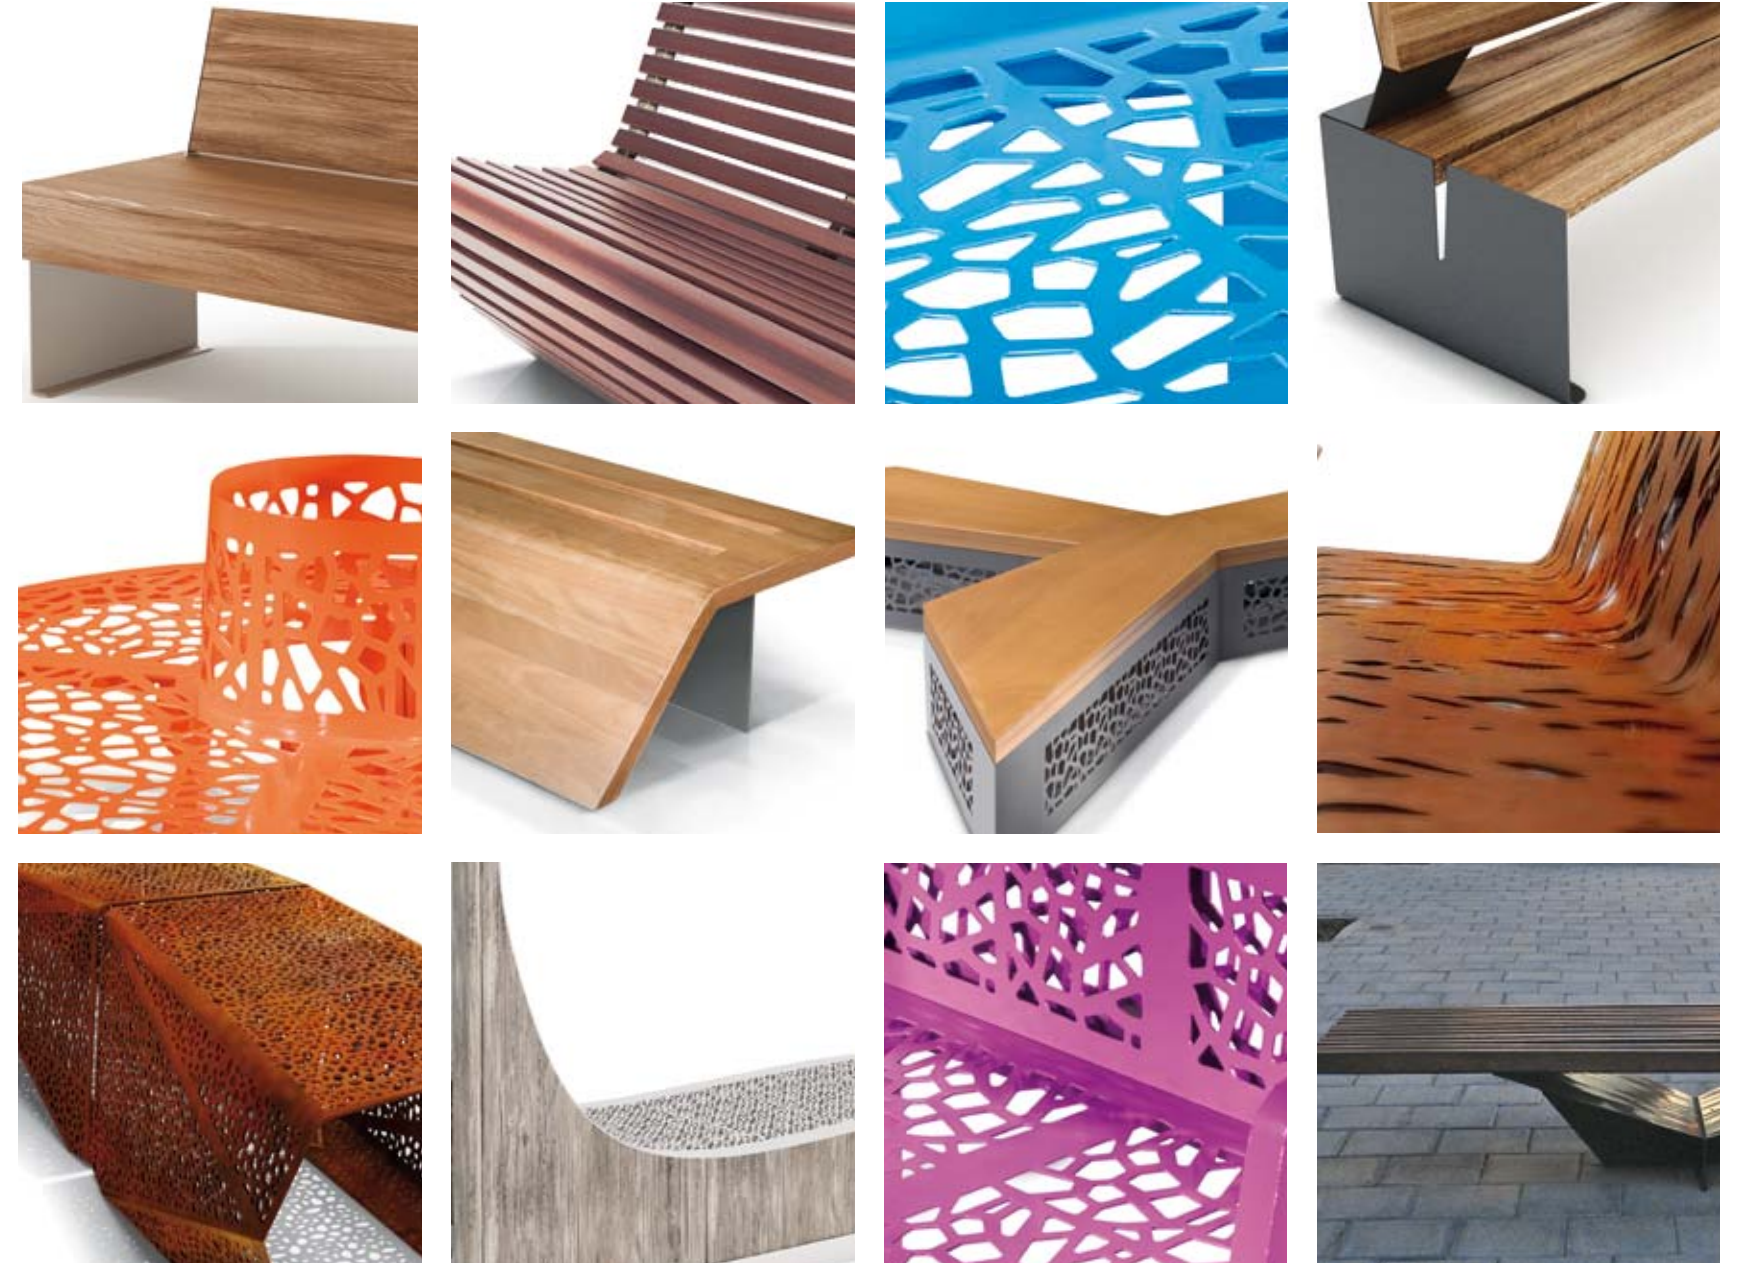

BENCHES

PANCHINE
BANCS

LAB23