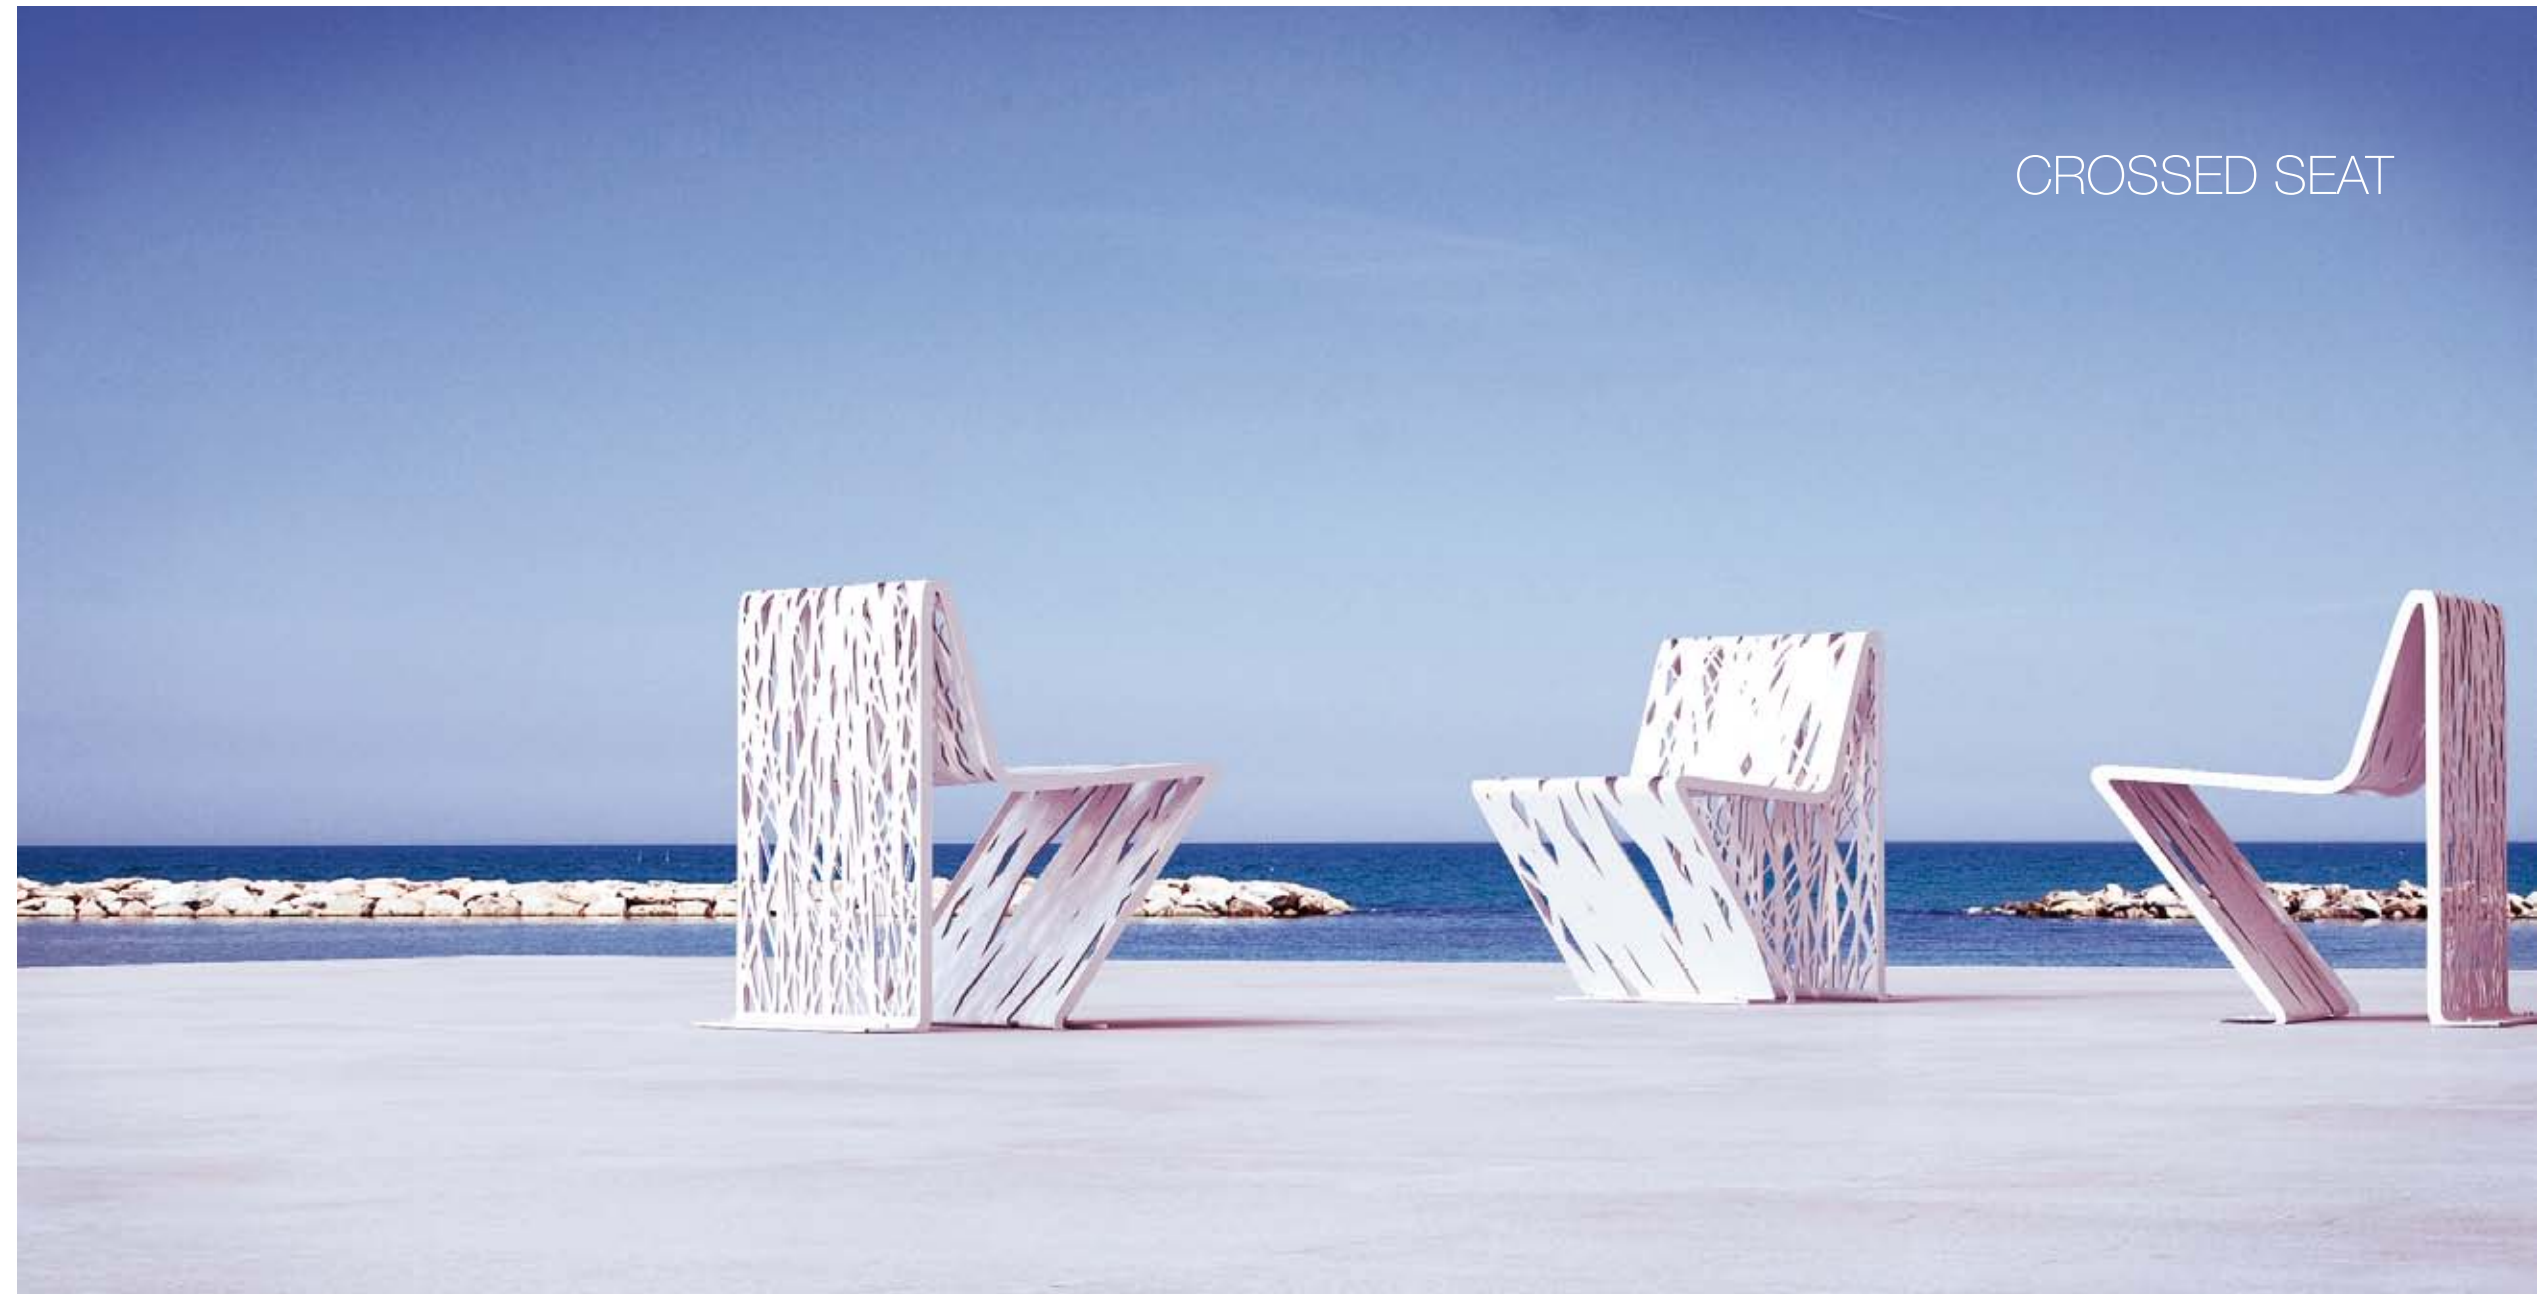

Designer: Stéphane Chapelet

Sedie

Seats

Chaises

LAB23

03

57