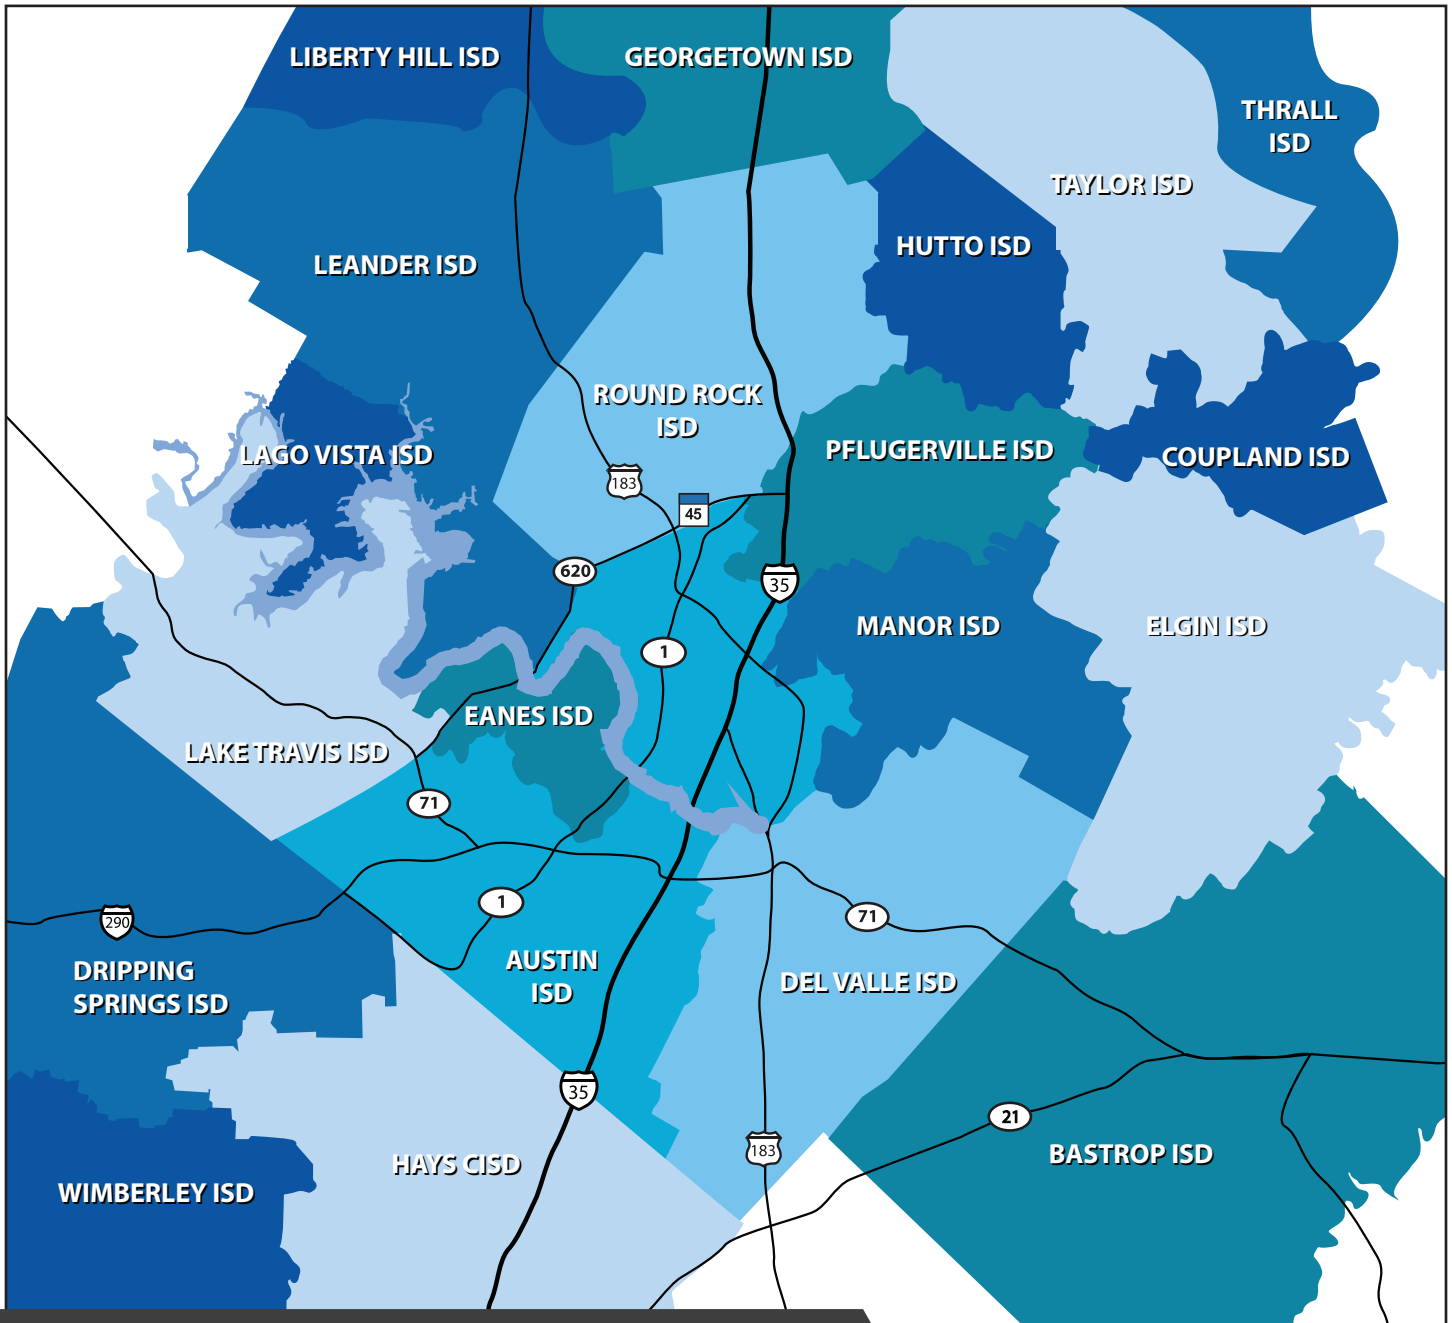

CENTRAL TEXAS SCHOOL DISTRICT MAP

TEXAS SCHOOL DISTRICT LOCATOR

The Texas School District Locator (SDL) provides basic information for Texas schools, districts, and education service centers (ESCs) in map format. It also provides school district information, district accountability ratings, and enrollment and performance reports in text format.