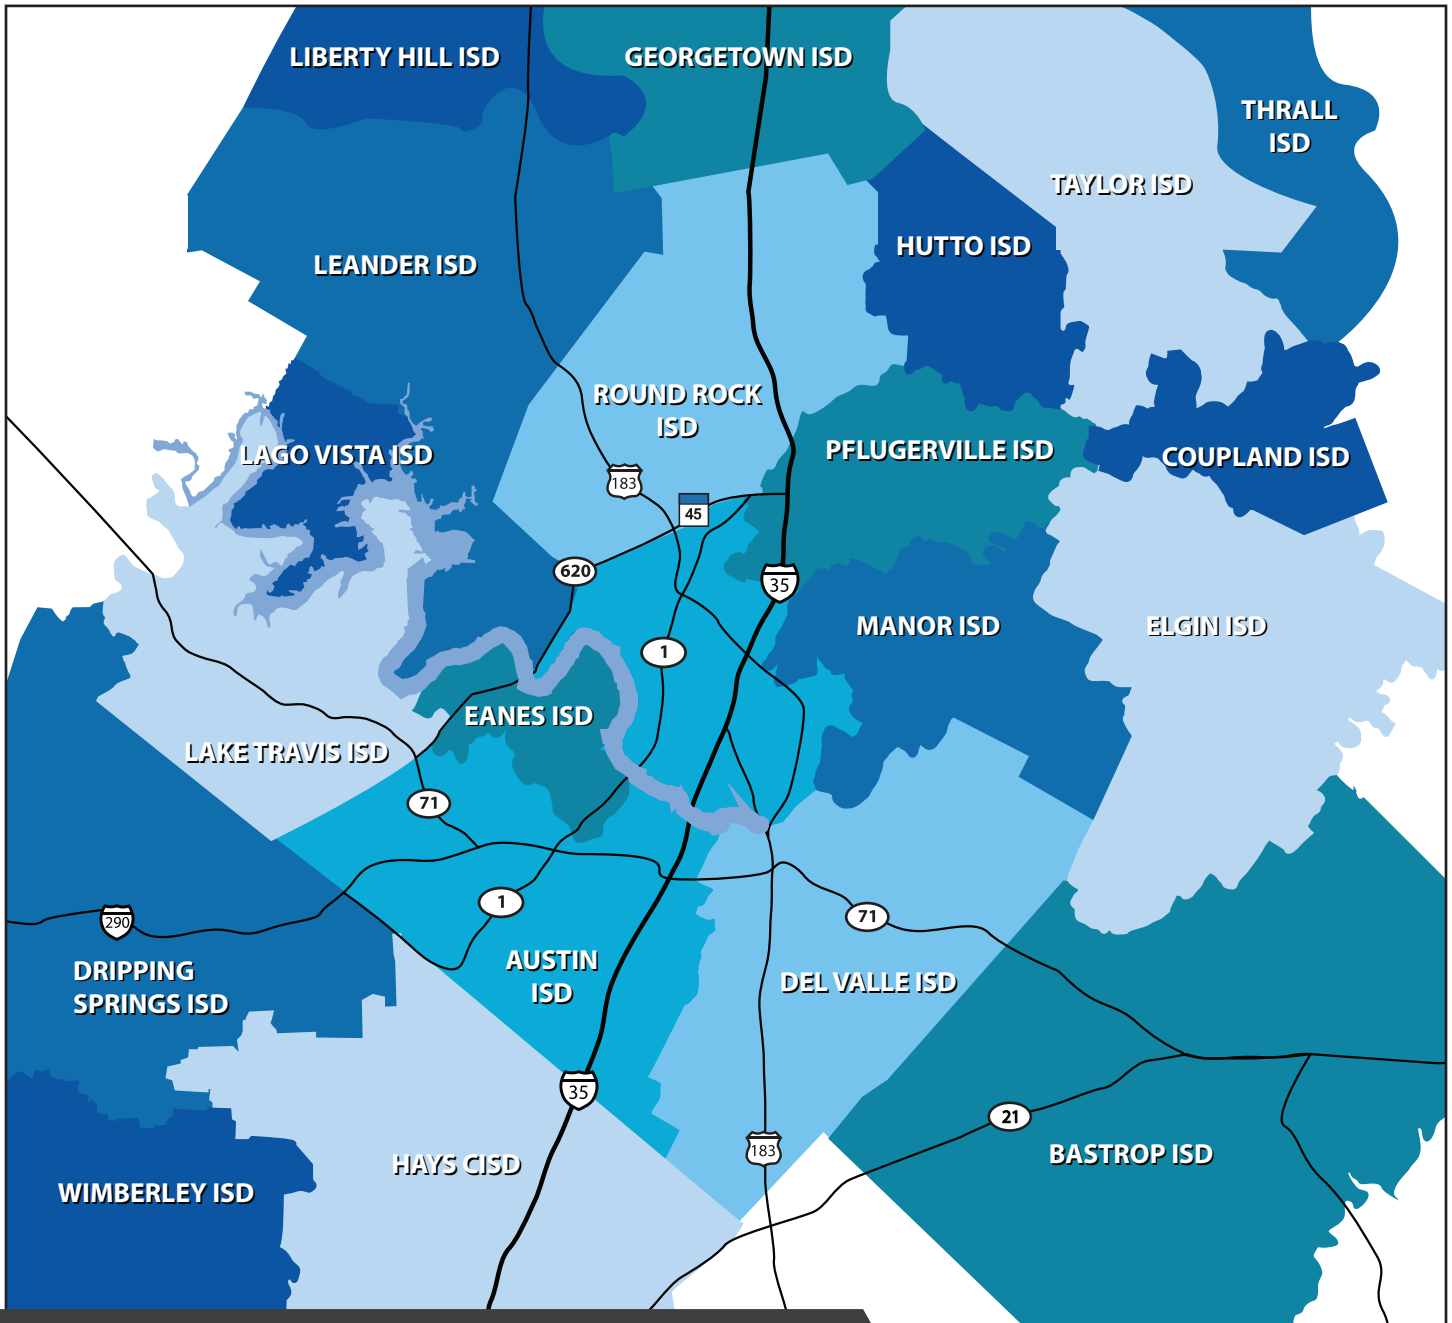

Need help with understanding the TEA Accountability Rating System?

[Click here](#) to visit and view the 2019 Accountability Manual providing details for the new rating system.

CENTRAL TEXAS SCHOOL DISTRICT MAP

TEXAS SCHOOL DISTRICT LOCATOR

The Texas School District Locator (SDL) provides basic information for Texas schools, districts, and education service centers (ESCs) in map format. It also provides school district information, district accountability ratings, and enrollment and performance reports in text format.