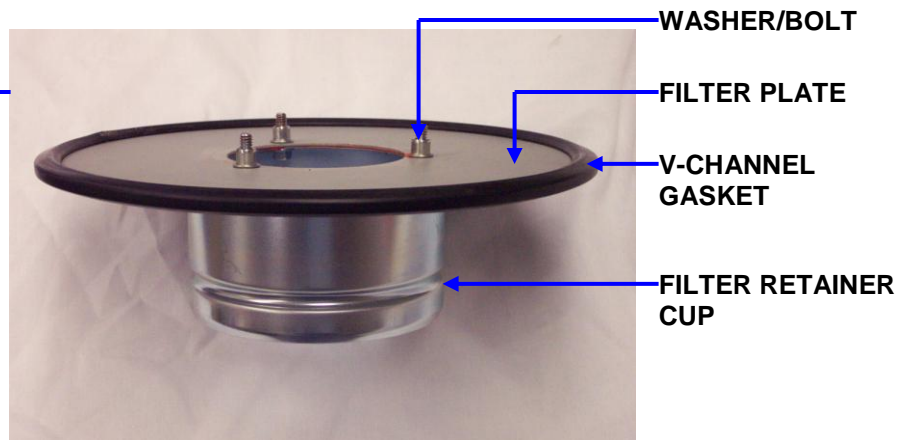

FILTER CARTRIDGE ASSEMBLIES (CENTRAL FILTERS)

SERIES	CARTRIDGE ASSEMBLY	CARTRIDGE FILTER	HOSE CLAMP	WASHER/BOLT	FILTER RETAINER CUP	FILTER PLATE	V-CHANNEL GASKET
C,R,V B-1	SK200404-A	*414953	404591	404967/ 404913	414174	MP200308A	409402
C,R,V B-4	SK200405-A	*414953	404591	404967/ 404913	414174	MP200310A	409401

*We have replaced filter 414173 with 414953. The new filter doubles the sq. ft of the old one. This will give you better airflow & increase Filter life. The new filter is rated at 1 micron.

If you feel that you need a more restrictive Filter we can special order original (414173). .5 micron.