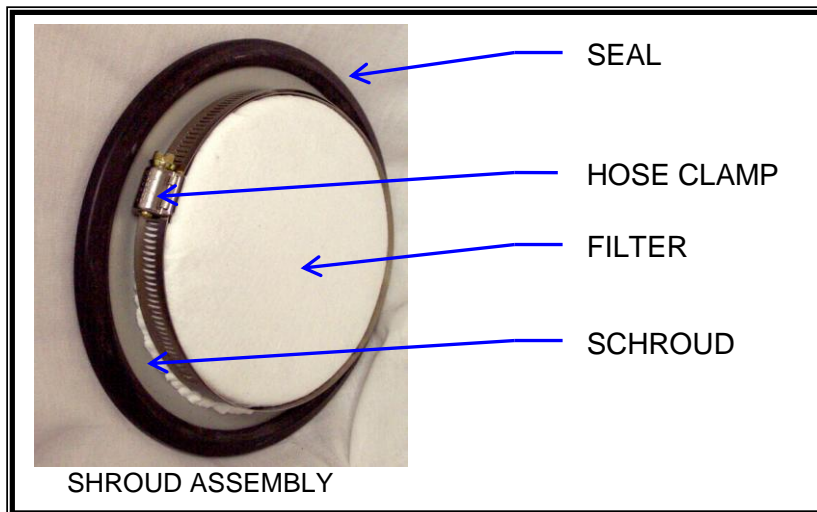

FILTER SCHRUD ASSEMBLIES

SMALL SELF CONTAINED LOADERS

SERIES	CAN SIZE	SHROUD * ASSEMBLY	SCHROUD	SEAL	HOSE CLAMP	FILTER STANDARD
VM2,ML4	15" DIA CAN	303578-C	403060	409401	404592	401354
VM1,ML2,ML3	10" DIA CAN	402226-C	402226	409402	405823	408053
VM1B-JR, ML1	7" DIA CAN	412098-A	412098	412257	405822	412432