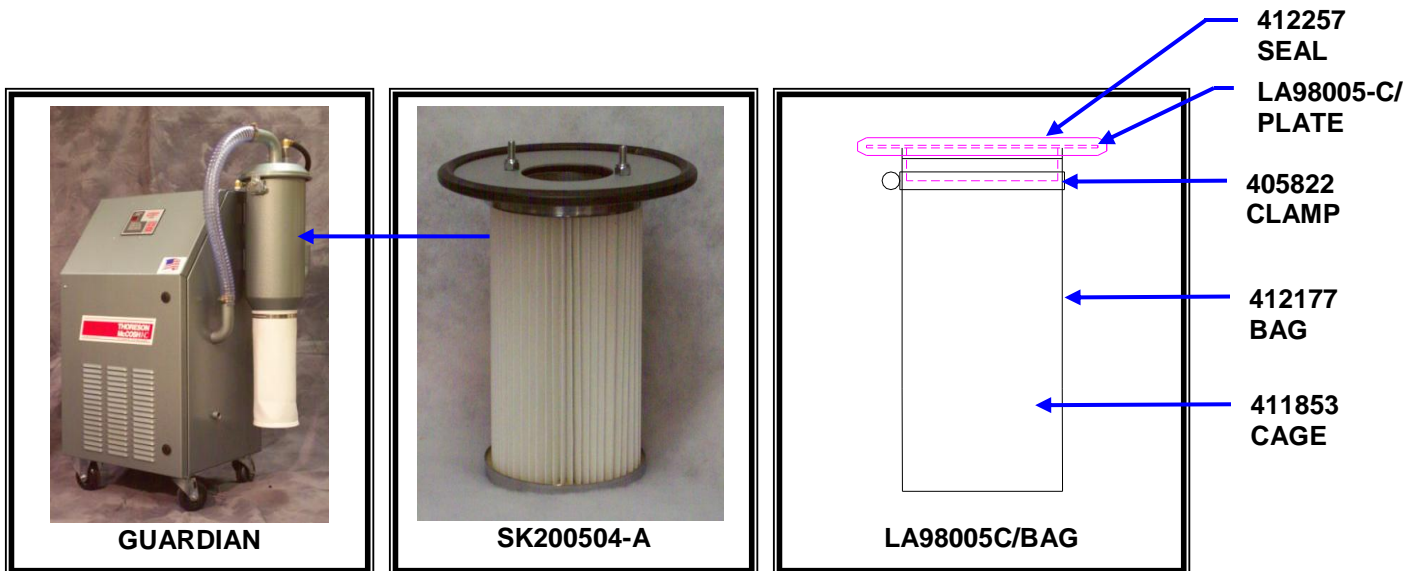

LOADERS (small loading packages)

(DVL, GUARDIAN, MK UNITS WITH OPTIONAL 7" MINI FILTER)

SERIES	CARTRIDGE ASSEMBLY	CARTRIDGE FILTER
DVL, GUARDIAN & MARK UNITS W/OPTIONAL MINI CB FILTERS	LA98005C/BAG	FILTER BAG ASSY MINI CB (PRYOR 94 MODELS) OBSOLETE
DVL, GUARDIAN & MARK UNITS W/OPTIONAL MINI CB FILTERS	SK200504-A	FILTER CARTRIDGE ASSY MINI CB