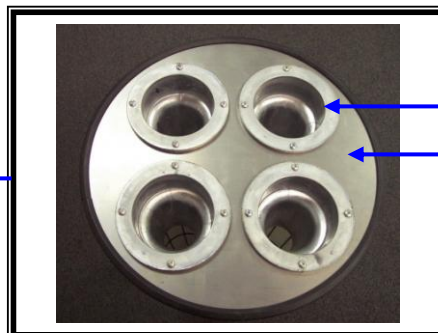

FILTER BAGS ASSEMBLIES (CENTRAL FILTERS)

SERIES	FILTER BAG ASSY	FILTER PLATE	FILTER CAGE	FILTER BAG	HOSE CLAMP	SCREWS	VENTURI	PLATE SEAL
C,B,R,V-4	304348-DA	411855-C	406987	407009	405822	404939	406072	409401

- PLATE SEAL
- HOSE CLAMP
- FILTER RETAINER
- VENTURE
- FILTER BAG

- SCREWS
- FILTER PLATE

SERIES	FILTER ASSY	FILTER SHROUD	FILTER RETAINER	FILTER BAG	HOSE CLAMP	SHROUD SEAL
C,B,R,V-1	304218-DA	304218/13	408434	408433	404591	409402

- FILTER RETAINER
- HOSE CLAMP
- FILTER SHROUD
- SHROUD SEAL
- FILTER BAG