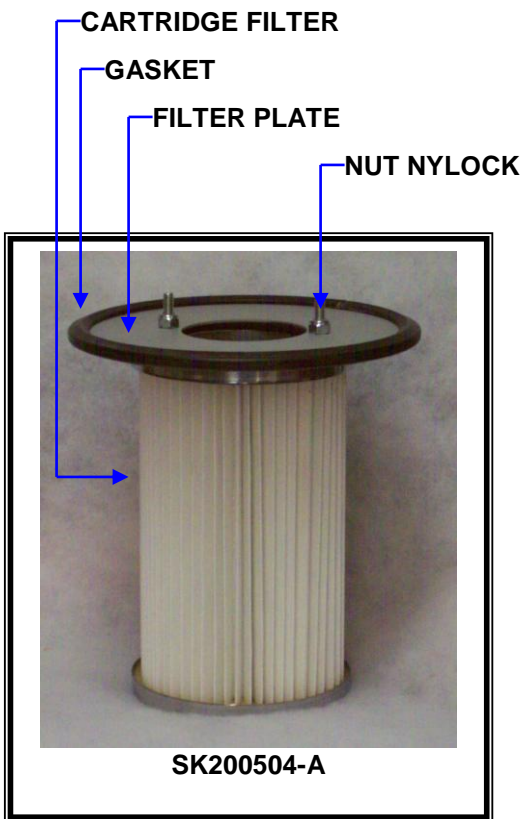

FILTER BAG ASSEMBLIES

SMALL SELF CONTAINED LOADERS

SERIES	CAN SIZE	BAG ASSEMBLY	FILTER PLATE	VENTURI	FILTER CAGE	FILTER BAG	HOSE CLAMP	V-CHANNEL SEAL
VM2-BP	15" DIA	411855C	411855-C	406072 QTY (4)	411853 QTY (4)	412177 QTY(4)	405822 QTY (4)	409401-A
VM1-BP	10" DIA	412068C	412068-C	-----	408434	412477	405823	409402-A

411855C

- FILTER PLATE
- V-CHANNEL SEAL
- VENTURI
- FILTER CAGE
- HOSE CLAMP
- FILTER BAG

412068C

- FILTER CAGE
- HOSE CLAMP
- FILTER PLATE
- V-CHANNEL SEAL
- FILTER BAG

FILTER CARTRIDGE ASSEMBLIES

SMALL SELF CONTAINED LOADERS, DVL, GUARDIAN & MARK UNITS

SERIES	CAN SIZE	CARTRIDGE ASSEMBLY	CARTRIDGE FILTER	FILTER PLATE	NUT NYLOCK 1/4"-20	GASKET V-CHANNEL
VM2-BP	15" DIA	SK200506-A	414172 QTY (4)	MP200309A	406794 QTY (8)	409401
VM1-BP	10" DIA	SK200505-A	414172	MP200307A	406794	409402
MINI CB, DVL, GUARD	7" DIA	SK200504-A	414172	MP200306A	406794	412257