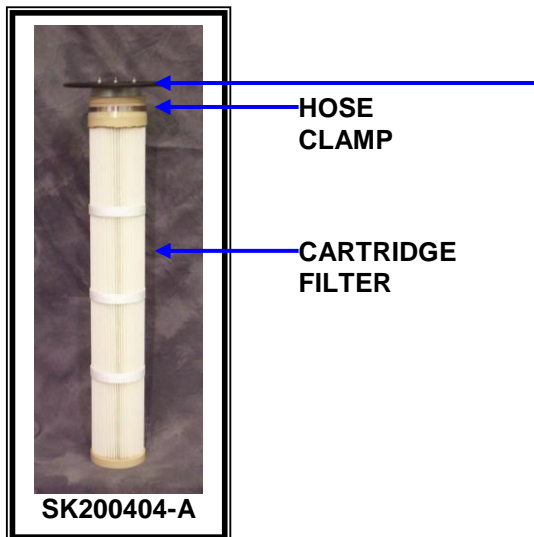

FILTER BAGS ASSEMBLIES (CENTRAL FILTERS)

SERIES	FILTER BAG ASSY	FILTER PLATE	FILTER CAGE	FILTER BAG	HOSE CLAMP	SCREWS	VENTURI	PLATE SEAL
C,B,R,V-4	304348-DA	411855-C	406987	407009	405822	404939	406072	409401

- PLATE SEAL
- HOSE CLAMP
- FILTER RETAINER
- VENTURE
- FILTER BAG

- SCREWS
- FILTER PLATE

SERIES	FILTER ASSY	FILTER SHROUD	FILTER RETAINER	FILTER BAG	HOSE CLAMP	SHROUD SEAL
C,B,R,V-1	304218-DA	304218/13	408434	408433	404591	409402

- FILTER RETAINER
- HOSE CLAMP
- FILTER SHROUD
- SHROUD SEAL
- FILTER BAG

FILTER CARTRIDGE ASSEMBLIES (CENTRAL FILTERS)

SERIES	CARTRIDGE ASSEMBLY	CARTRIDGE FILTER	HOSE CLAMP	WASHER/BOLT	FILTER RETAINER CUP	FILTER PLATE	V-CHANNEL GASKET
C,R,V B-1	SK200404-A	*414953	404591	404967/ 404913	414174	MP200308A	409402
C,R,V B-4	SK200405-A	*414953	404591	404967/ 404913	414174	MP200310A	409401