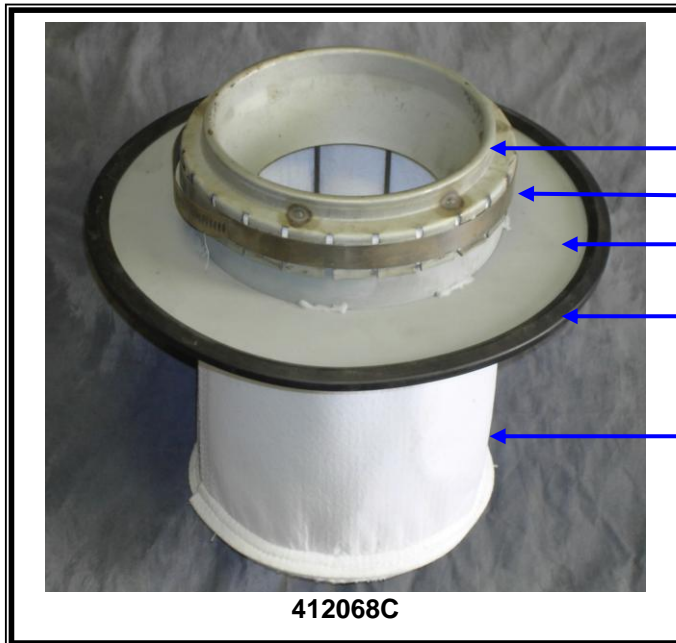

* SHROUD ASSEMBLY
 COMES WITH STANDARD
 FILTER DISC. BUT ANY
 TYPE DISC CAN BE USED.

PERFORATED DISC ASSEMBLIES FOR RECEIVERS

CAN SIZE	PERF. DISC ASSEMBLY W/SEAL	PERF. DISC ASSEMBLY STAINLESS STEEL W/SEAL	SEAL ONLY
15" DIA CAN	409002 1/16" HOLE	414833 3/32" DIA HOLE	409401
10" DIA CAN	409001 1/16" HOLE	414831 3/32" DIA HOLE	409402
7" DIA CAN	413001A 1/16" HOLE	414832 3/32" DIA HOLE	412257

FILTER BAG ASSEMBLIES

SMALL SELF CONTAINED LOADERS

SERIES	CAN SIZE	BAG ASSEMBLY	FILTER PLATE	VENTURI	FILTER CAGE	FILTER BAG	HOSE CLAMP	V-CHANNEL SEAL
VM2-BP	15" DIA	411855C	411855-C	406072 QTY (4)	411853 QTY (4)	412177 QTY(4)	405822 QTY (4)	409401-A
VM1-BP	10" DIA	412068C	412068-C	-----	408434	412477	405823	409402-A

411855C

- FILTER PLATE
- V-CHANNEL SEAL
- VENTURI
- FILTER CAGE
- HOSE CLAMP
- FILTER BAG

412068C

- FILTER CAGE
- HOSE CLAMP
- FILTER PLATE
- V-CHANNEL SEAL
- FILTER BAG

FILTER CARTRIDGE ASSEMBLIES

SMALL SELF CONTAINED LOADERS, DVL, GUARDIAN & MARK UNITS