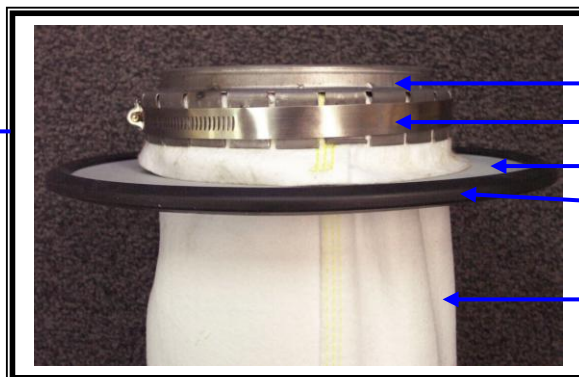

- SCREWS
- FILTER PLATE

SERIES	FILTER ASSY	FILTER SHROUD	FILTER RETAINER	FILTER BAG	HOSE CLAMP	SHROUD SEAL
C,B,R,V-1	304218-DA	304218/13	408434	408433	404591	409402