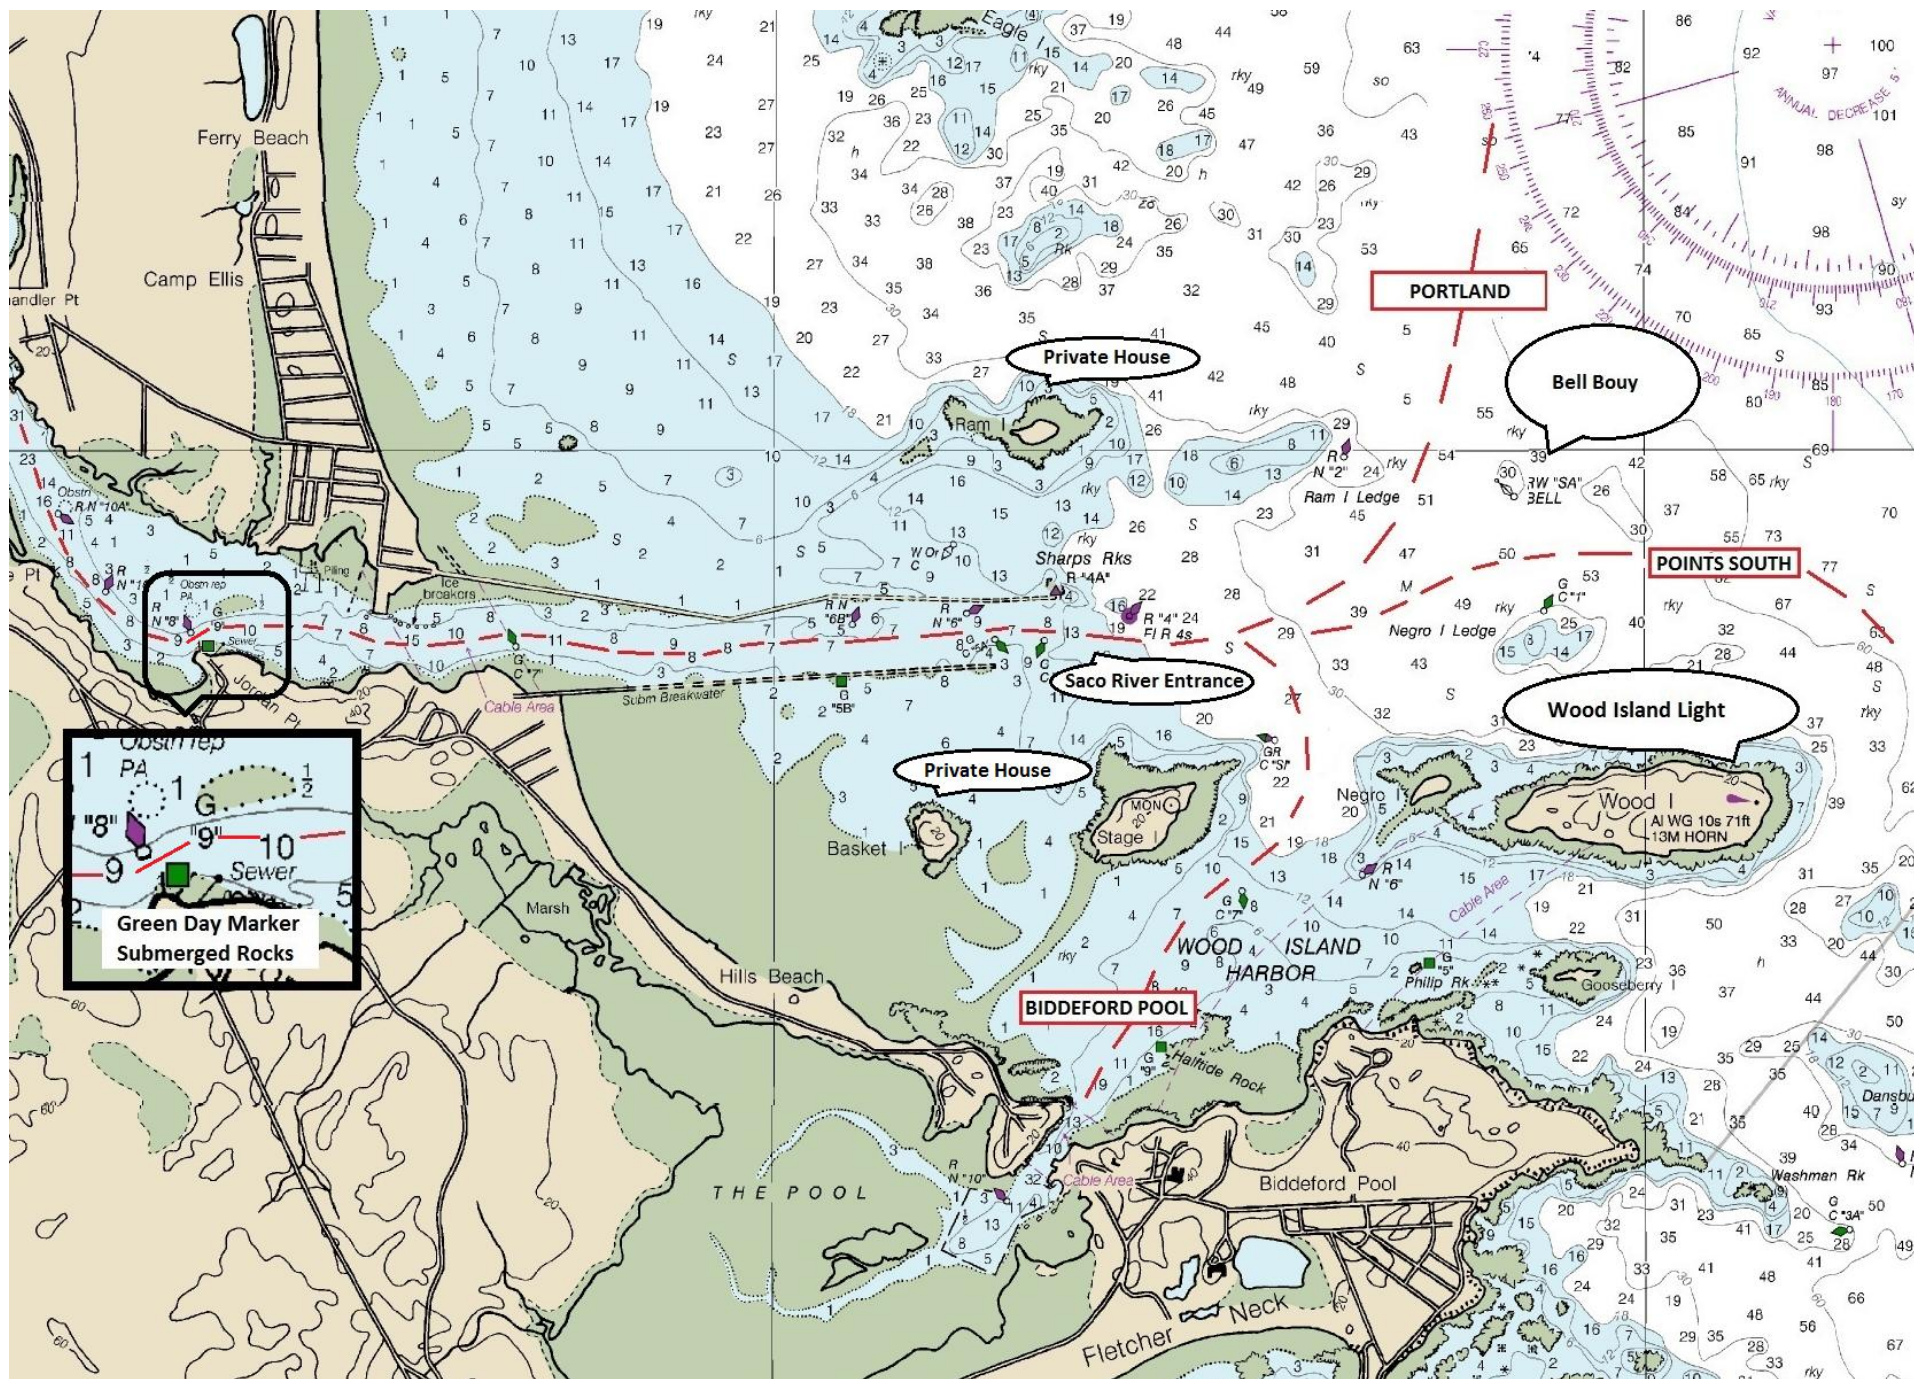

Rumery's Boatyard - 109 Cleaves St - Biddeford, ME 04005 - (207) 282-0408

\* Not to be used for Navigation. Intended for Reference Only. Track should generally follow contour of river. Weather & Tide will impact conditions \*