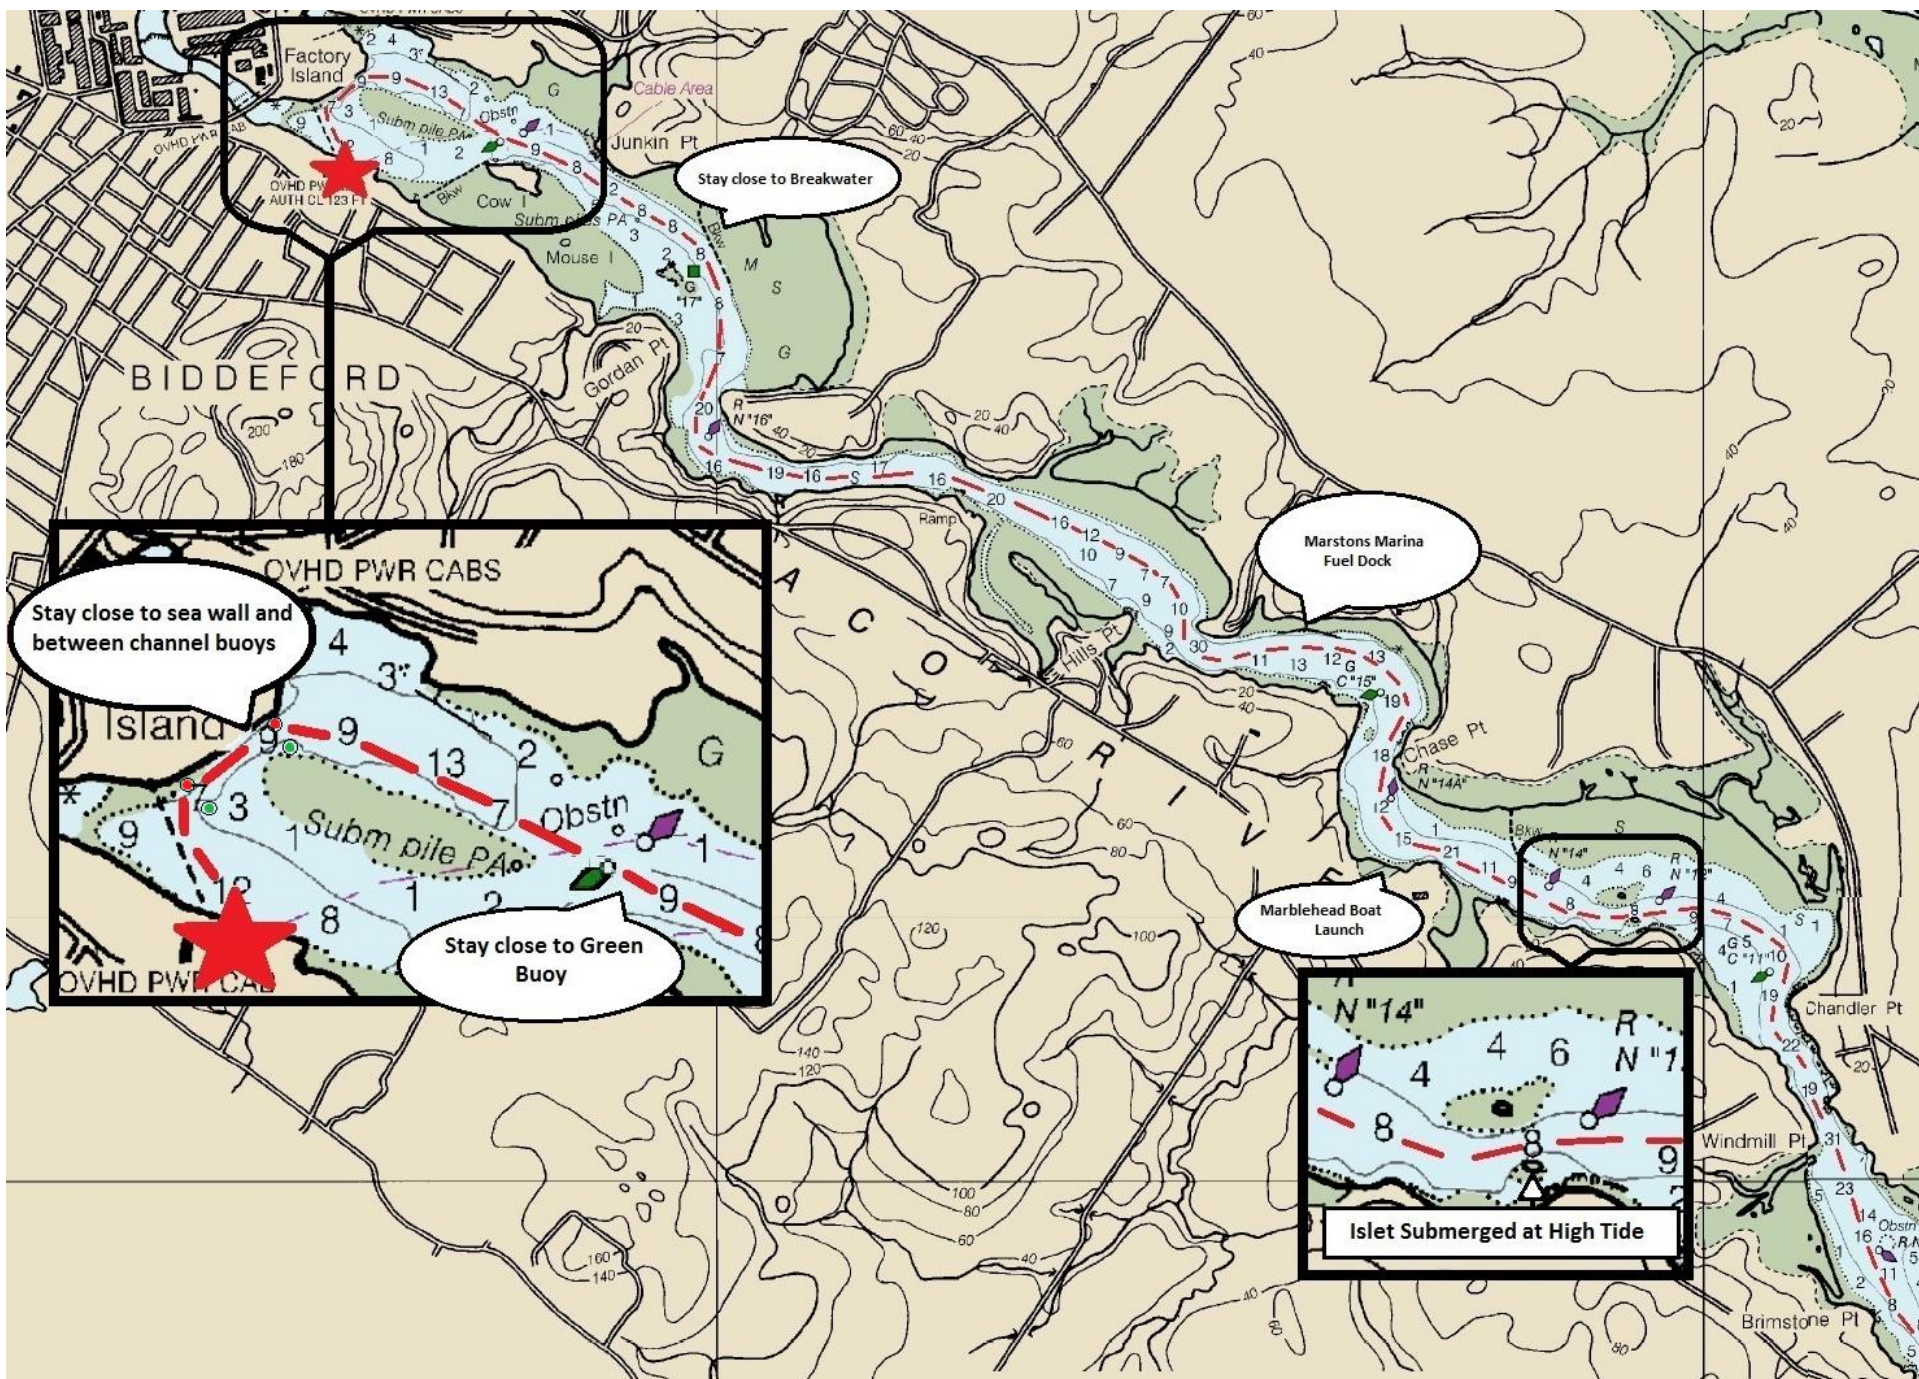

Rumery's Boatyard - 109 Cleaves St - Biddeford, ME 04005 - (207) 282-0408

\* Not to be used for Navigation. Intended for Reference Only. Track should generally follow contour of river. Weather & Tide will impact conditions \*