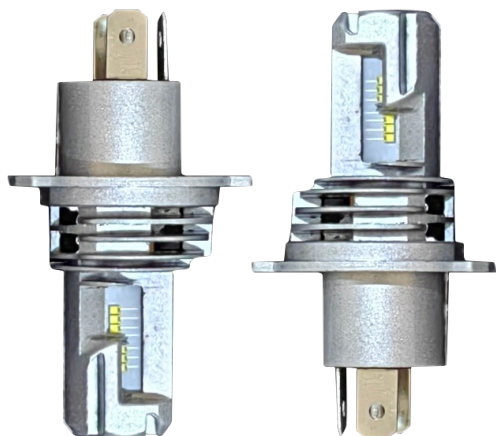

**TW-4A-9006
HEADLIGHT LED M4
9006**

TW-4A-H11 HEADLIGHT LED M4 H8H9H11

TW-4A-H4 HEADLIGHT LED M4 H4

TW-4A-H7 HEADLIGHT LED M4 H7

**TW-M3H7
BOMBILLA PARA
SILVIN LED M3 H7
5600 LM
6000K 60W**

**TW-4A-9004
BOMBILLA PARA
SILVIN LED M4
9004 5600 LM 6000K**

**TW-4A-H3
BOMBILLA PARA
SILVIN LED M4
H3 5600LM
6000K 60W**

**TW-4A-H1
BOMBILLA PARA
SILVIN LED M4
H1 5600LM
6000K 60W**

**TW-M3-H4
BOMBILLA PARA
SILVIN LED M3
H4 9005 24000LM
80W**

**AA68-H1
BOMBILLA H-1
2 PIEZAS
SUPER WHITE 100W**