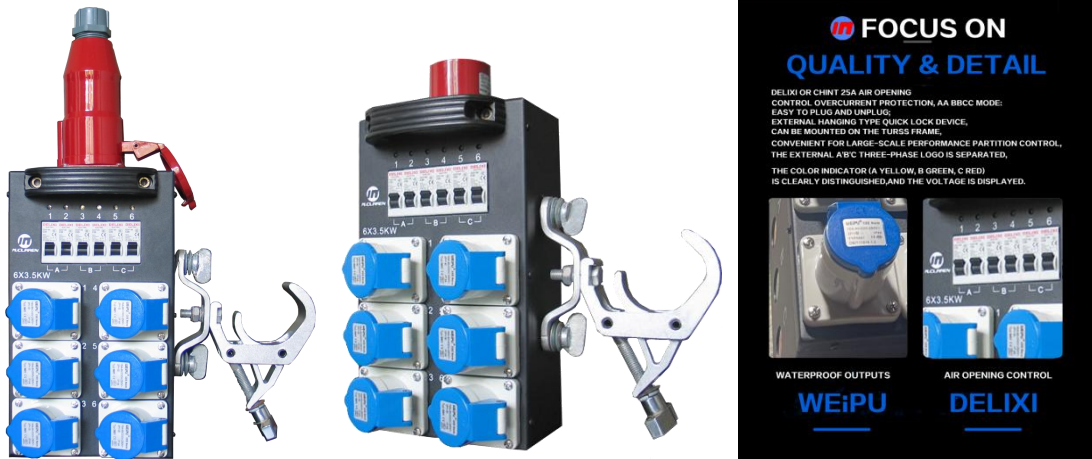

6CH 16A waterproof power box application scenario

VI. Panel detail comparison

The difference between the two models is that the brand of air opening used is inconsistent.