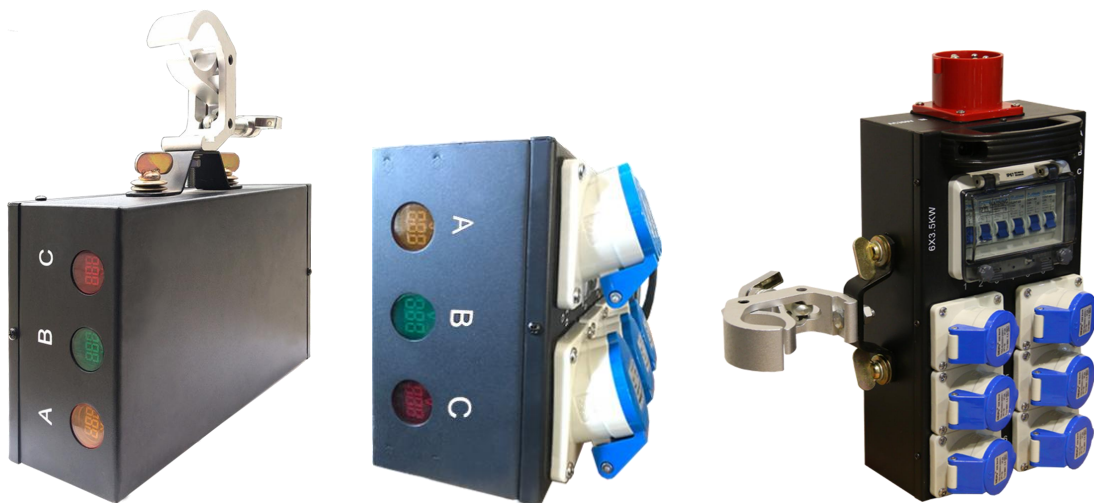

6CH 16A waterproof power box

2) The picture below shows the 6-way 16A waterproof power box that is opened by DEXILI