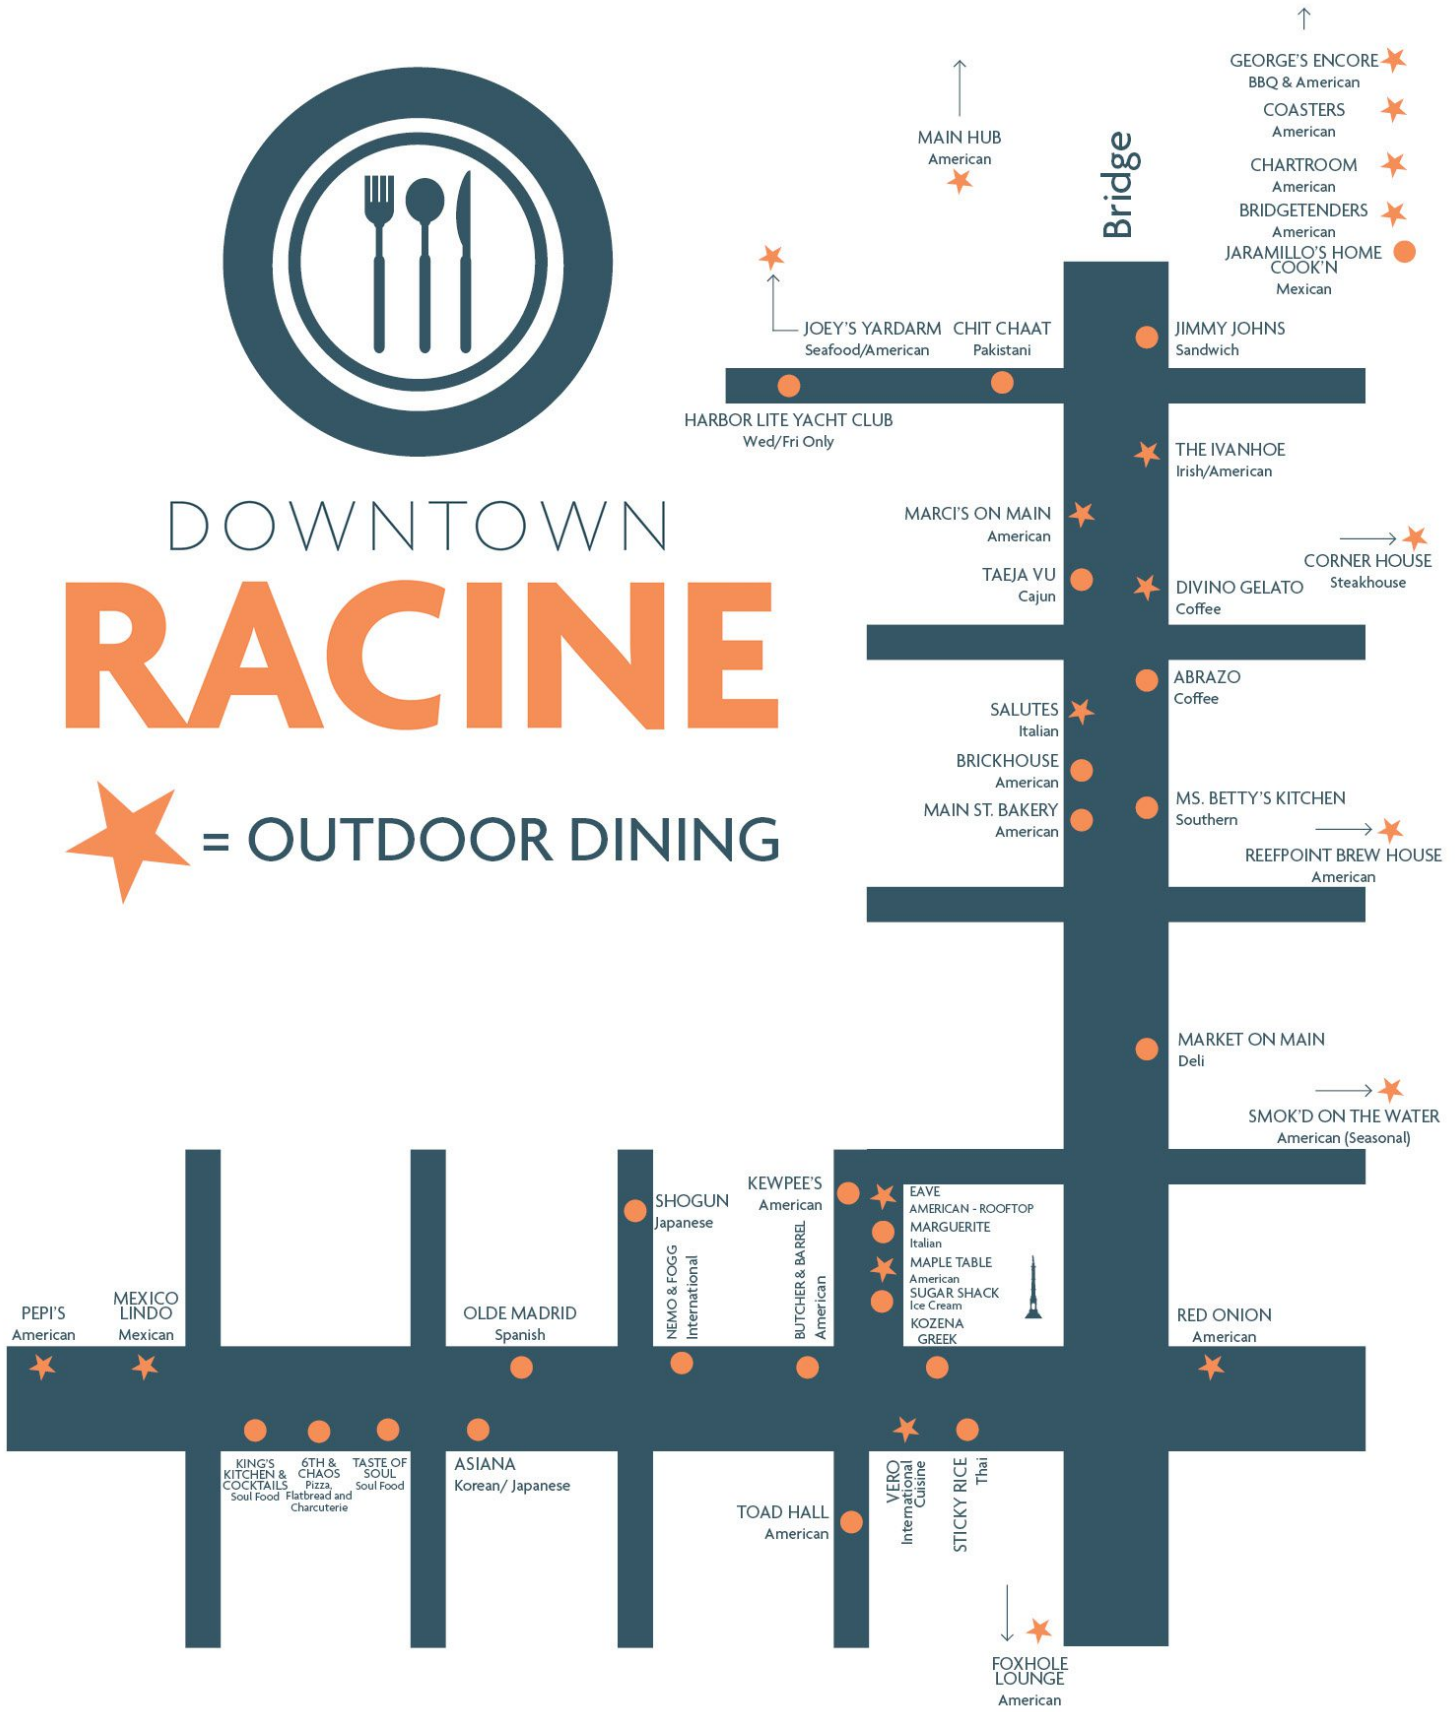

DOWNTOWN RESTAURANT GUIDE

DOWNTOWN RACINE

★ = OUTDOOR DINING

RACINEDOWNTOWN.COM