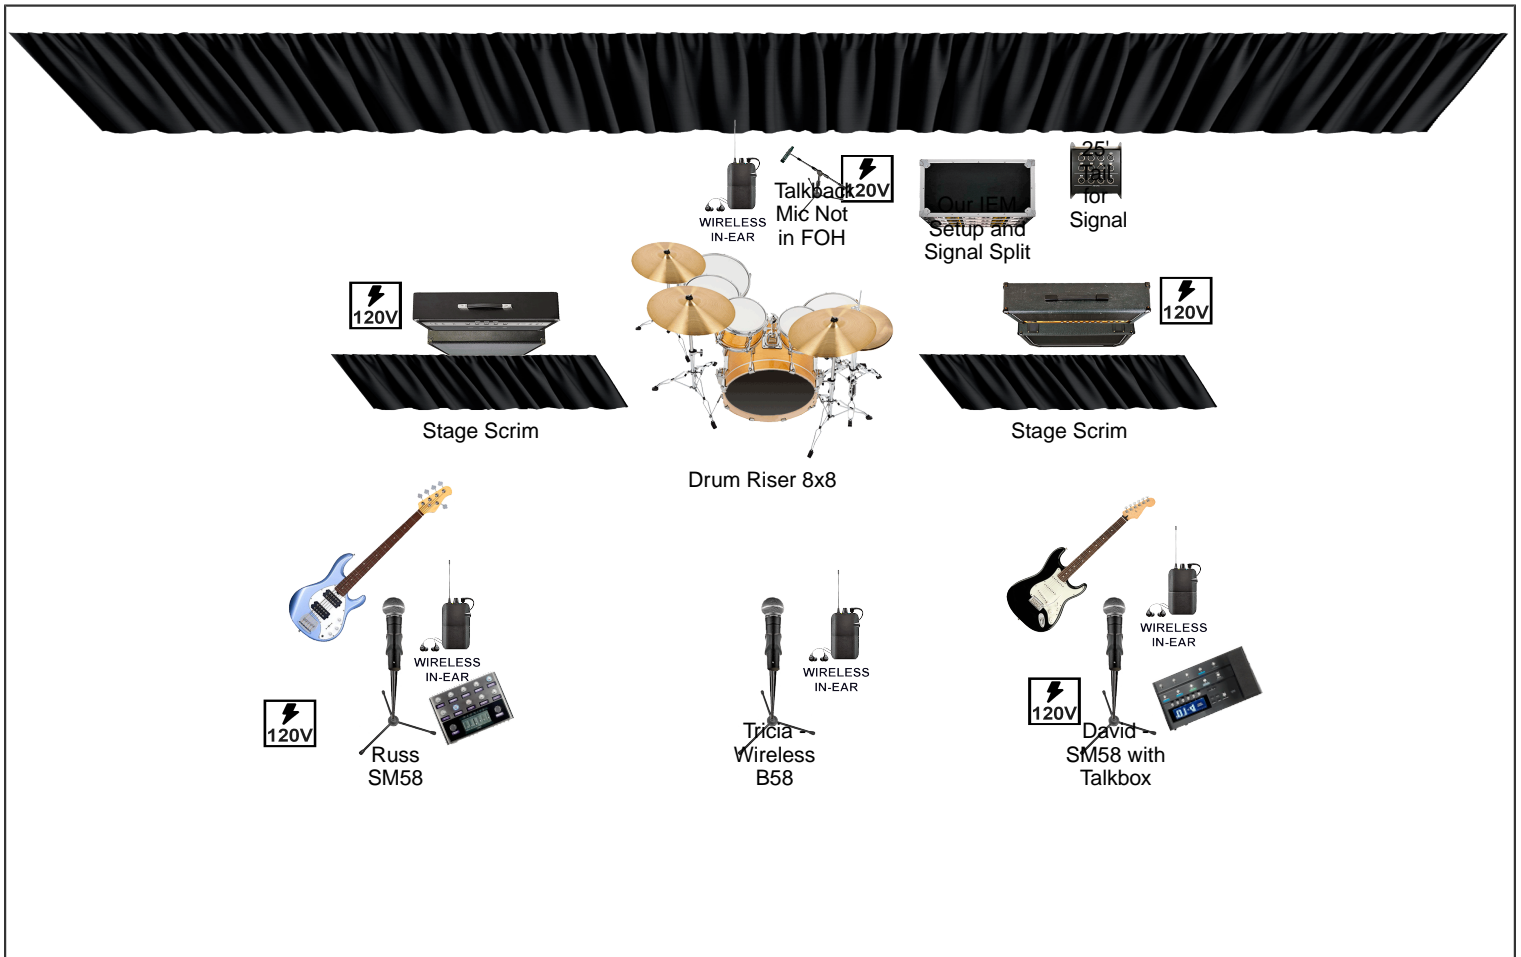

# Tricia Ann Band

1	Kick In B91	7	Floor 1 E604	13	Bass (DI Quad Cortex)
2	Kick Out B52	8	Floor 2 E604	14	Bass Vocals SM58
3	Snare B57	9	Overhead SL U87	15	Guitar Vocals SM58
4	High Hat SM81	10	Overhead SR U87	16	Tricia Vocals (WL B58)
5	Rack 1 E604	11	Mono Tracks (DI)		
6	Rack 2 E604	12	Guitar SM57		

Tech Advance: Russ Richey 941-999-79065

We run our own IEM Setup and mic package. All signals are transformer split and provided by a 25' labeled pigtail. Phantom Power provided by monitor world.

Input List is 1:1 order on snake pigtail.