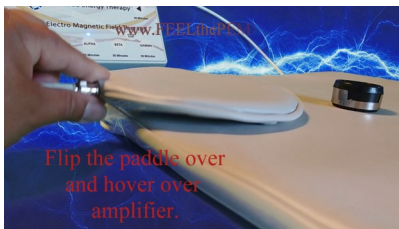

**This machine has it all!!!**

The ONLY "Ringer" for Home Use!!!

10 PPS Nasa Setting

7.8 PPS Earthing /Grounding

Cell Charge

Use the Therapy Mat to promote nutrient absorption, or chelation of toxins and heavy metals.

Helmholtz Field

Use both attachments simultaneously to create a Helmholtz Field!

Flip the paddle over and hover over amplifier.

Overnight Sleep Settings

Slide the Paddle under your pillow overnight to improve sleep. Dominate in all brainwaves when you use the Active Alert and Alpha Settings!