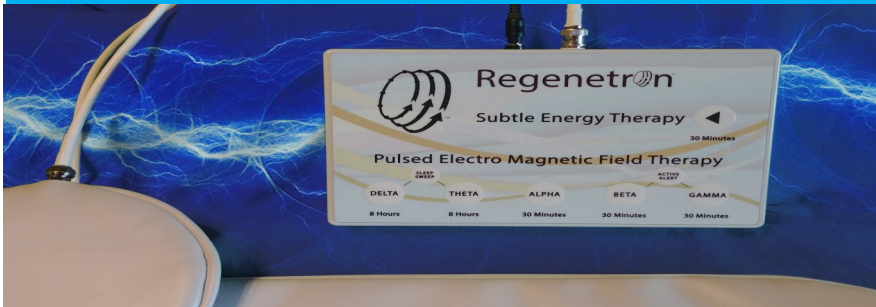

**This machine has it all!!!**

The ONLY "Ringer" for Home Use!!!

10 PPS Nasa Setting

7.8 PPS Earthing /Grounding

Cell Charge

Use the Therapy Mat to promote nutrient absorption, or chelation of toxins and heavy metals.

Helmholtz Field

Use both attachments simultaneously to create a Helmholtz Field!

Flip the paddle over and hover over amplifier.

Overnight Sleep Settings

Slide the Paddle under your pillow overnight to improve sleep. Dominate in all brainwaves when you use the Active Alert and Alpha Settings!