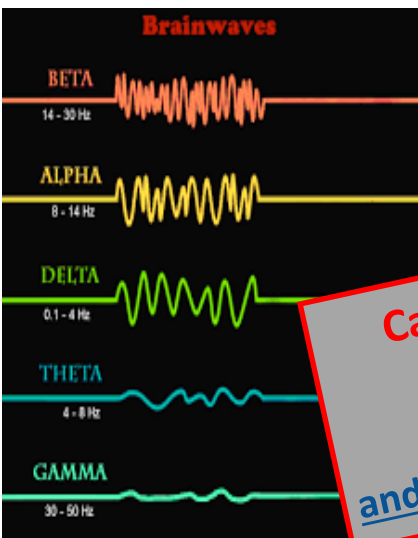

This machine has it all!!!

The ONLY "Ringer" for Home Use!!!

10 PPS Nasa Setting

7.8 PPS Earthing /Grounding

Cell Charge

Use the Therapy Mat to promote nutrient absorption, or chelation of toxins and heavy metals.

Helmholtz Field

Use both attachments simultaneously to create a Helmholtz Field!

Flip the paddle over and hover over amplifier.

Overnight Sleep Settings

Slide the Paddle under your pillow overnight to improve sleep. Dominate in all brainwaves when you use the Active Alert and Alpha Settings!

Frequency Following Response
Brain Entrainment

$3495 + Shipping
Includes Machine
Mat and Paddle!!!

Call, Text or Email
760-877-2007
andrew@feelthepemf.com