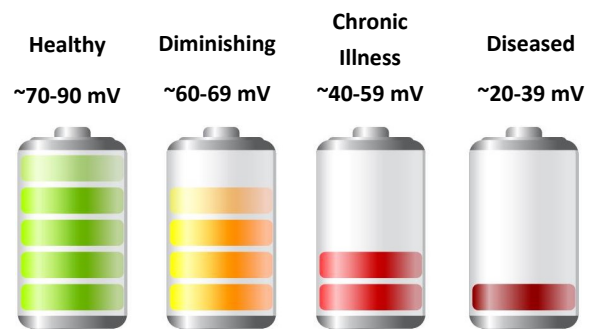

\$7995

P4L - HomClinic:

- Desktop or Mini-Tote
- Large Loop and Butterfly Loop Include
- Zone Mat 12" x 24"
- Standard Mat 18" x 24"
- Paddle (optional)

***SPECIAL INCLUDES**

- Standard Loops
- Therapy Mat

- Low Setting = 10pps, 7.8pps, 5 and 10 min button
- High Setting = 1.6, 1.3, 1.0 pps, 5 and 10 min button
- Low setting 10pps runs simultaneously when using high setting!
- Runs on 110 and 220 power input.

Drive in nutrients and push out toxins faster when combined with IV Therapies!

The lower the charge the less permeability of the cell membrane. PEMF can purge cell membranes of toxins and improve ATP production to recharge the cells.