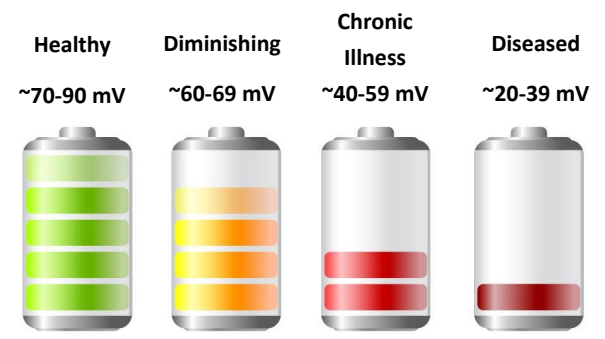

PMT-500

Choice of Machine:

- Desktop
- Mini-Tote

Large Loop, Butterfly Loop, Therapy Mat...

Choice of Therapy Mat:

- Zone Mat 12" x 24"
- Standard Mat 18" x 24"

***SPECIAL INCLUDES**

- Standard Loops

Submit [Order Request](#) to see specials!

- ~10.0,7.8,1.6,1.3,1.0 PPS, 5 and 10 min button
- Low setting runs simultaneously when using high setting!
- Runs on 110 and 220 power input.

Drive in nutrients and push out toxins faster when combined with IV Therapies!

The lower the charge the less permeability of the cell membrane. PEMF can purge cell membranes of toxins and improve ATP production to recharge the cells.