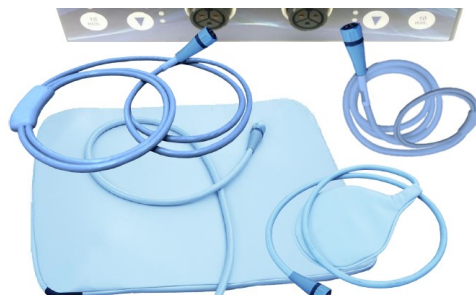

www.FEELthePEMF.com

PEMF

CLINIC PRO

Scan to
Watch Videos

MINI-TOTE PRO

Better Cell Membrane Potential...

Better Cell Membrane Permeability!

- **Depolarize Pain Signals**
- **Reduce Inflammation**
- **Improve Cell Charge & Permeability**
- **Push Out Toxins**

Attachments:

- Large Loop (Torso - Hips - Shoulders)
- Double Loop (Joints and Extremities)
 - Optional Paddle Available
- Optional Therapy Mat (Body Charge)

Statements not evaluated by the FDA.