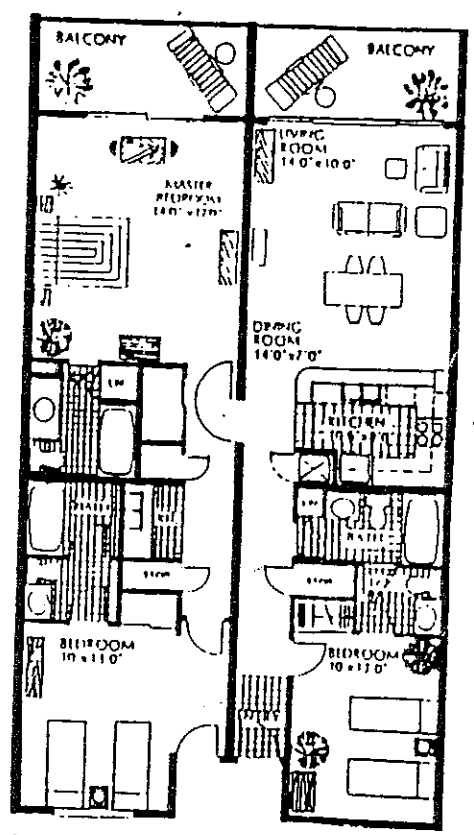

SunDestin

Floor Plans

ONE BEDROOM UNIT

719

ONE BEDROOM UNIT

765

TWO BEDROOM UNIT

949
TOTAL

THREE BEDROOM UNIT

1436

Gross Living Area: 949 sq. ft.
Balcony Area: 89 sq. ft.
Total Area: 1,038 sq. ft.

All floor plans, elevations and dimensions are approximate and subject to change without notice.

2 Bedroom 2 Bath Unit

ONE BEDROOM UNIT

ONE BEDROOM UNIT

SUNDESTIN FLOOR PLANS

ONE BEDROOM UNIT

ONE BEDROOM UNIT

SunDestin Beach Resort