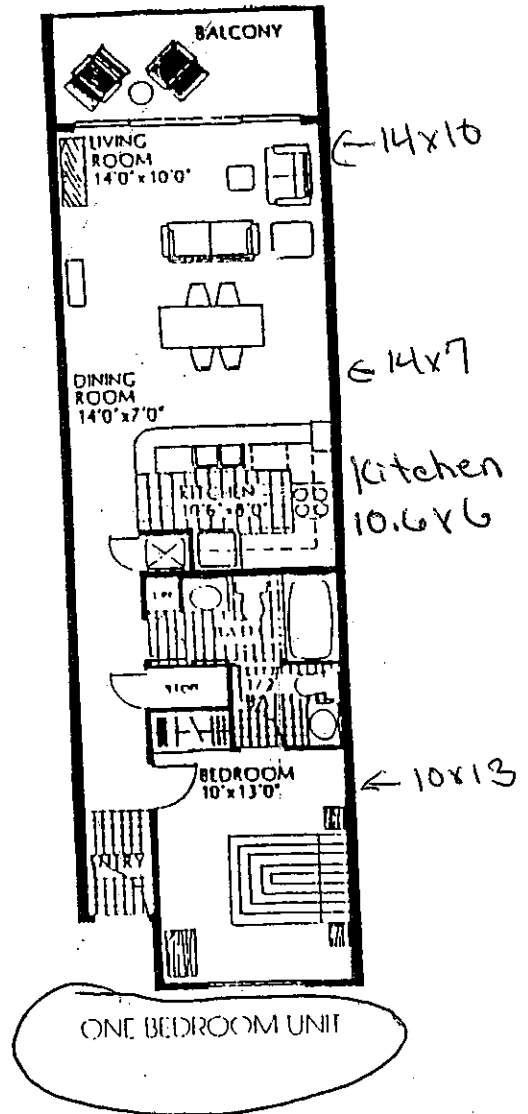

SunDestin

Floor Plans

ONE BEDROOM UNIT

719

ONE BEDROOM UNIT

765

TWO BEDROOM UNIT

949
TOTAL

THREE BEDROOM UNIT

1436

Gross Living Area: 949 sq. ft.
Balcony Area: 89 sq. ft.
Total Area: 1,038 sq. ft.

All floor plans, elevations and dimensions are approximate and subject to change without notice.

2 Bedroom 2 Bath Unit

ONE BEDROOM UNIT

ONE BEDROOM UNIT

SUNDESTIN FLOOR PLANS

ONE BEDROOM UNIT

ONE BEDROOM UNIT

SunDestin Beach Resort