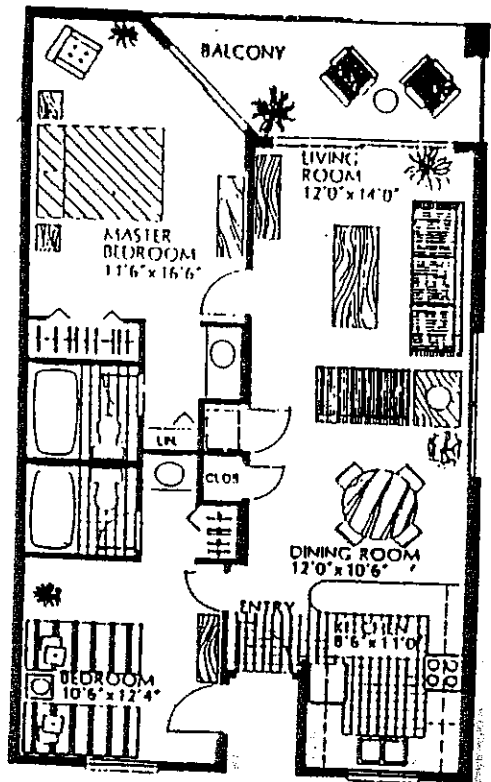

SunDestin

Floor Plans

ONE BEDROOM UNIT

719

ONE BEDROOM UNIT

765

TWO BEDROOM UNIT

949
TOTAL

THREE BEDROOM UNIT

1436

Gross Living Area: 949 sq. ft.
Balcony Area: 89 sq. ft.
Total Area: 1,038 sq. ft.

All floor plans, elevations and dimensions are approximate and subject to change without notice.

2 Bedroom 2 Bath Unit

ONE BEDROOM UNIT

ONE BEDROOM UNIT

SUNDESTIN FLOOR PLANS

ONE BEDROOM UNIT

ONE BEDROOM UNIT

SunDestin Beach Resort