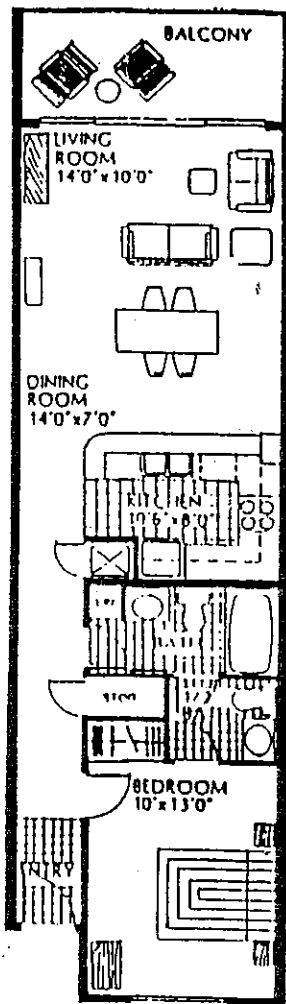

SunDestin

Floor Plans

ONE BEDROOM UNIT

719

ONE BEDROOM UNIT

765

TWO BEDROOM UNIT

949
TOTAL

THREE BEDROOM UNIT

1436

Gross Living Area: 949 sq. ft.
Balcony Area: 89 sq. ft.
Total Area: 1,038 sq. ft.

All floor plans, elevations and dimensions are approximate and subject to change without notice.

2 Bedroom 2 Bath Unit

ONE BEDROOM UNIT

ONE BEDROOM UNIT

SUNDESTIN FLOOR PLANS

ONE BEDROOM UNIT

ONE BEDROOM UNIT

SunDestin Beach Resort