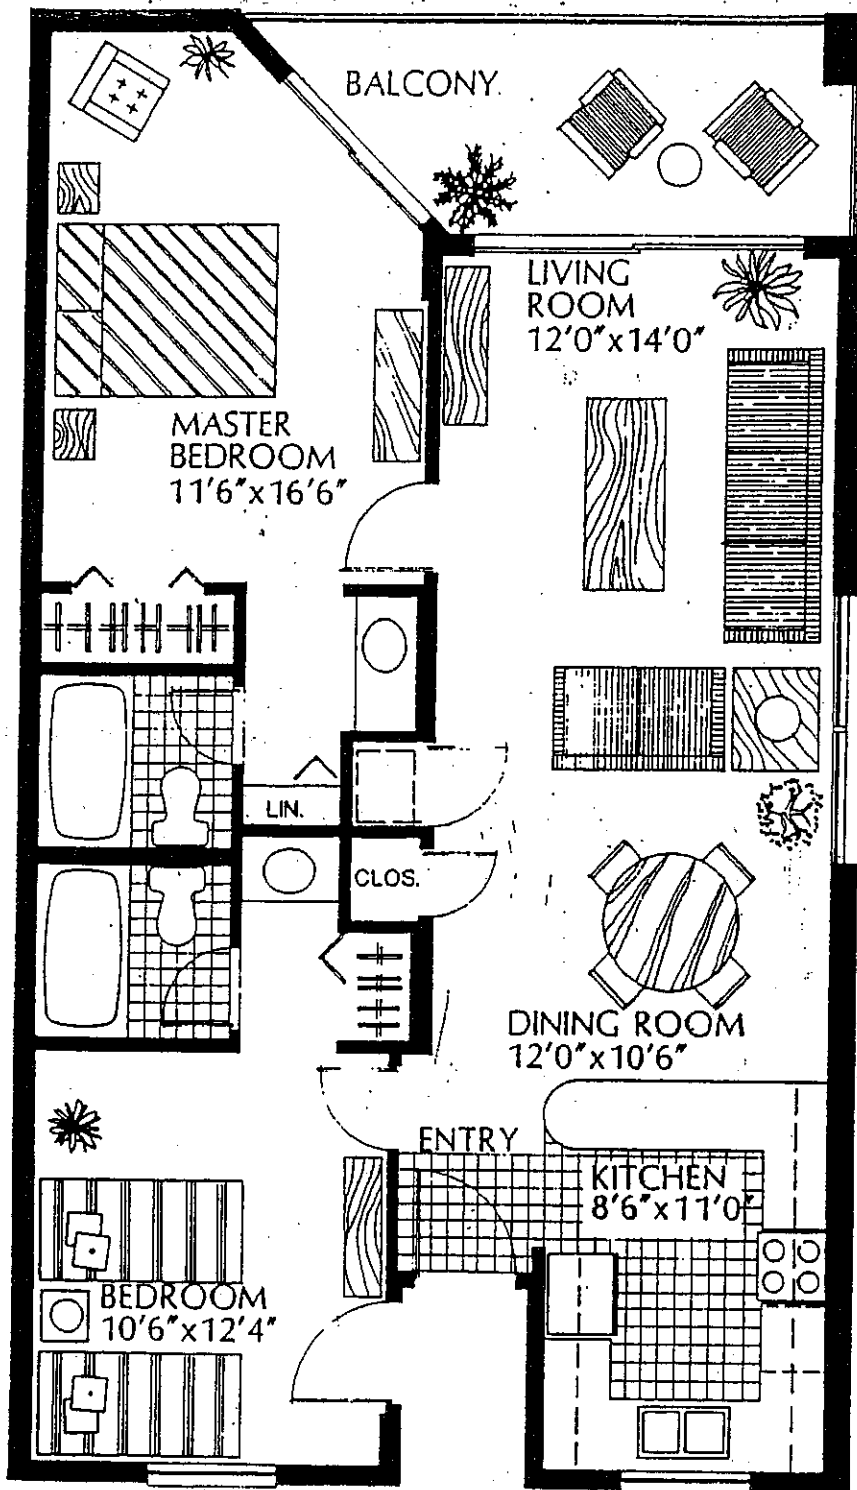

SunDestin

Floor Plans

ONE BEDROOM UNIT

719

ONE BEDROOM UNIT

765

TWO BEDROOM UNIT

949
TOTAL

THREE BEDROOM UNIT

1436

Gross Living Area: 949 sq. ft.
Balcony Area: 89 sq. ft.
Total Area: 1,038 sq. ft.

All floor plans, elevations and dimensions are approximate and subject to change without notice.

2 Bedroom 2 Bath Unit

ONE BEDROOM UNIT

ONE BEDROOM UNIT

SUNDESTIN FLOOR PLANS

ONE BEDROOM UNIT

ONE BEDROOM UNIT

SunDestin Beach Resort