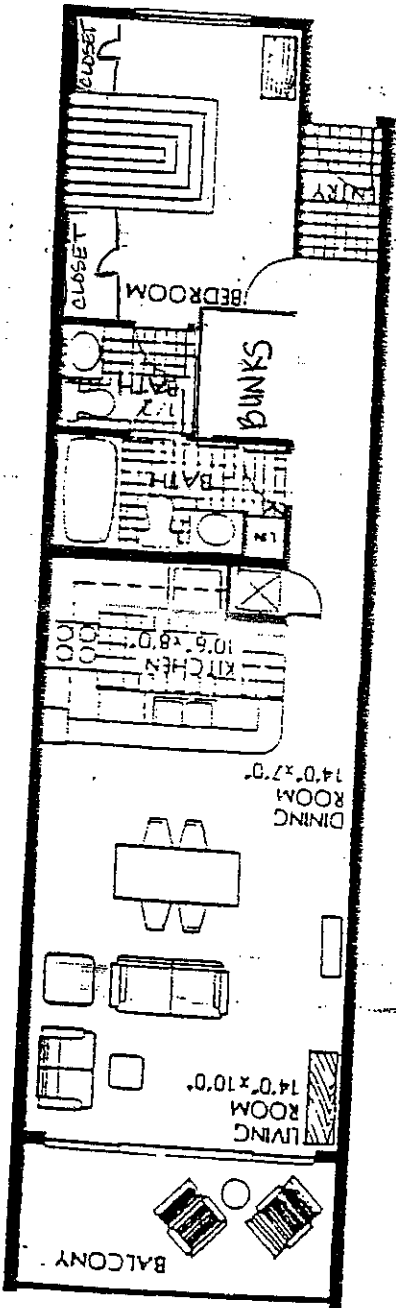

SunDestin

Floor Plans

ONE BEDROOM UNIT

719

ONE BEDROOM UNIT

765

TWO BEDROOM UNIT

949
TOTAL

THREE BEDROOM UNIT

1436

Gross Living Area: 949 sq. ft.
Balcony Area: 89 sq. ft.
Total Area: 1,038 sq. ft.

All floor plans, elevations and dimensions are approximate and subject to change without notice.

2 Bedroom 2 Bath Unit

ONE BEDROOM UNIT

ONE BEDROOM UNIT

SUNDESTIN FLOOR PLANS

ONE BEDROOM UNIT

ONE BEDROOM UNIT

SunDestin Beach Resort