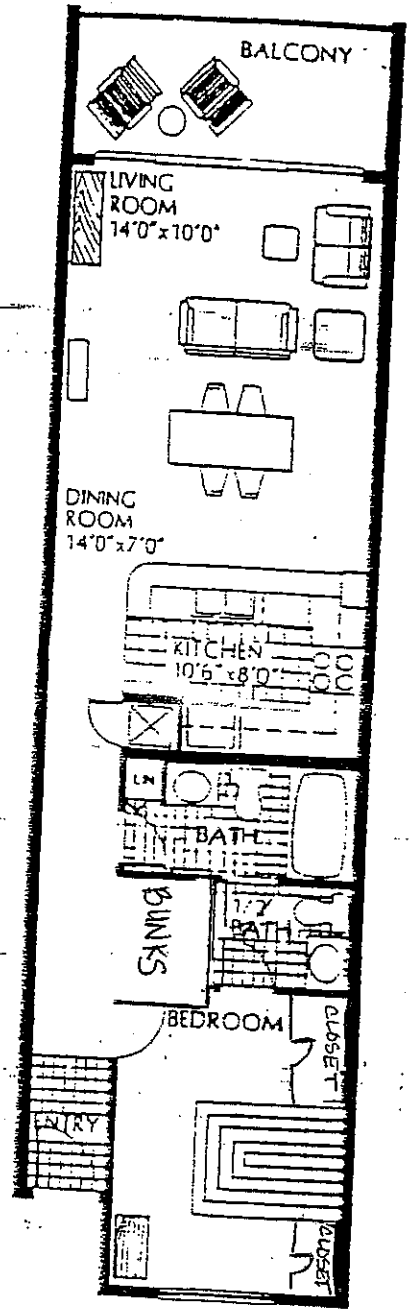

SunDestin

Floor Plans

ONE BEDROOM UNIT

719

ONE BEDROOM UNIT

765

TWO BEDROOM UNIT

949
TOTAL

THREE BEDROOM UNIT

1436

Gross Living Area: 949 sq. ft.
Balcony Area: 89 sq. ft.
Total Area: 1,038 sq. ft.

All floor plans, elevations and dimensions are approximate and subject to change without notice.

2 Bedroom 2 Bath Unit

ONE BEDROOM UNIT

ONE BEDROOM UNIT

SUNDESTIN FLOOR PLANS

ONE BEDROOM UNIT

ONE BEDROOM UNIT

SunDestin Beach Resort