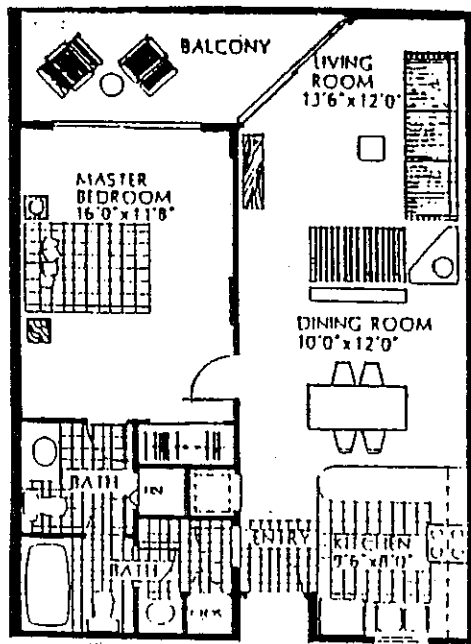

SunDestin

Floor Plans

ONE BEDROOM UNIT

719

ONE BEDROOM UNIT

765

TWO BEDROOM UNIT

949
TOTAL

THREE BEDROOM UNIT

1436

Gross Living Area: 949 sq. ft.
Balcony Area: 89 sq. ft.
Total Area: 1,038 sq. ft.

All floor plans, elevations and dimensions are approximate and subject to change without notice.

2 Bedroom 2 Bath Unit

ONE BEDROOM UNIT

ONE BEDROOM UNIT

SUNDESTIN FLOOR PLANS

ONE BEDROOM UNIT

ONE BEDROOM UNIT

SunDestin Beach Resort