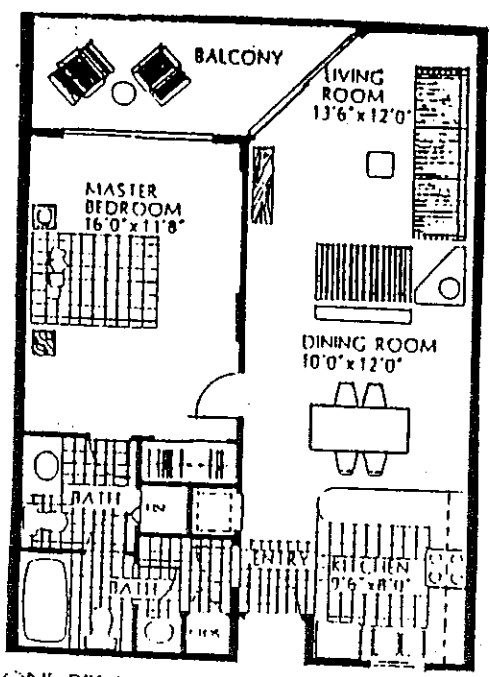

SunDestin

Floor Plans

ONE BEDROOM UNIT

719

ONE BEDROOM UNIT

765

TWO BEDROOM UNIT

949
TOTAL

THREE BEDROOM UNIT

1436

Gross Living Area: 949 sq. ft.
Balcony Area: 89 sq. ft.
Total Area: 1,038 sq. ft.

All floor plans, elevations and dimensions are approximate and subject to change without notice.

2 Bedroom 2 Bath Unit

ONE BEDROOM UNIT

ONE BEDROOM UNIT

SUNDESTIN FLOOR PLANS

ONE BEDROOM UNIT

ONE BEDROOM UNIT

SunDestin Beach Resort