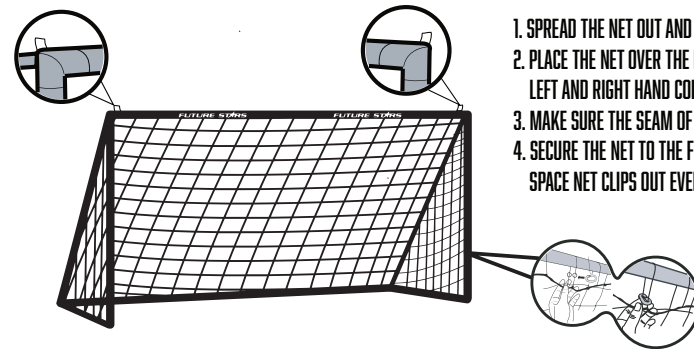

FUTURE STARS™

6FT SOCCER GOAL WITH TRAINING ACCESSORIES

PARTS LIST

INCLUDES

ASSEMBLY

FRAME ASSEMBLY:

HOW TO ATTACH NETTING TO FRAME:

1. SPREAD THE NET OUT AND LOCATE THE TWO RED TABS
2. PLACE THE NET OVER THE FRAME WITH THE RED TABS IN THE TOP LEFT AND RIGHT HAND CORNERS OF THE FRAME.
3. MAKE SURE THE SEAM OF THE NET FOLLOW THE FRAME SUPPORTS.
4. SECURE THE NET TO THE FRAME USING THE NET CLIPS. SPACE NET CLIPS OUT EVENLY OVER THE FRAME.