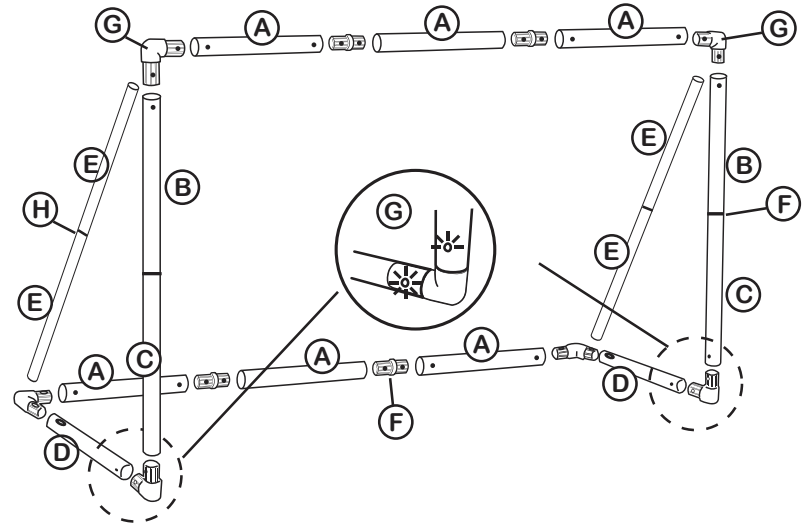

FUTURE STARS™

6FT SOCCER GOAL WITH TRAINING ACCESSORIES

PARTS LIST

INCLUDES

ASSEMBLY

FRAME ASSEMBLY:

HOW TO ATTACH NETTING TO FRAME:

1. SPREAD THE NET OUT AND LOCATE THE TWO RED TABS
2. PLACE THE NET OVER THE FRAME WITH THE RED TABS IN THE TOP LEFT AND RIGHT HAND CORNERS OF THE FRAME.
3. MAKE SURE THE SEAM OF THE NET FOLLOW THE FRAME SUPPORTS.
4. SECURE THE NET TO THE FRAME USING THE NET CLIPS. SPACE NET CLIPS OUT EVENLY OVER THE FRAME.