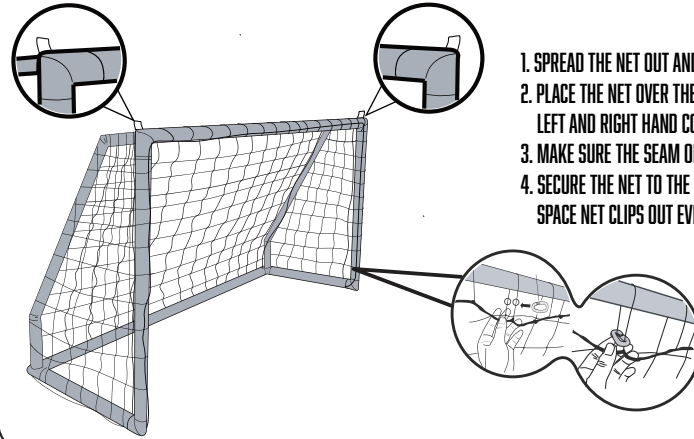

1. SPREAD THE NET OUT AND LOCATE THE TWO RED TABS.
2. PLACE THE NET OVER THE FRAME WITH THE RED TABS IN THE TOP LEFT AND RIGHT HAND CORNERS OF THE FRAME.
3. MAKE SURE THE SEAM OF THE NET FOLLOW THE FRAME SUPPORTS.
4. SECURE THE NET TO THE FRAME USING THE NET CLIPS. SPACE NET CLIPS OUT EVENLY OVER THE FRAME.