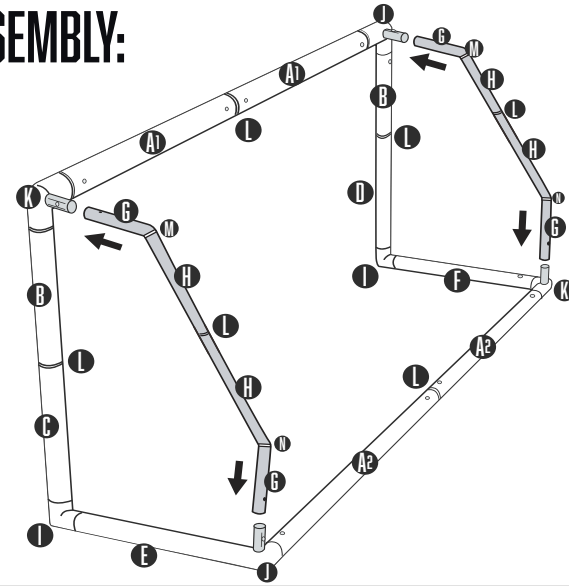

FUTURE STARS™

8FT SOCCER GOAL WITH TRAINING ACCESSORIES

PARTS LIST

A1 x2

A2 x2

B x2

C x1

D x1

E x1

F x1

G x4

H x4

I x2

J x2

K x2

L x6

M x2

N x2

NETTING x1

NET CLIP x28

INCLUDES

SOCCER BALL x1

SHOOTER TUTOR x1

GROUND PEGS x4

BALL PUMP x1

ASSEMBLY

FRAME ASSEMBLY:

HOW TO ATTACH NETTING TO FRAME: