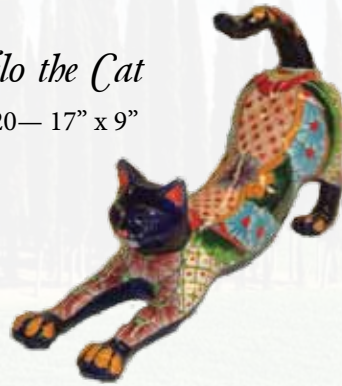

Flo the Cat
520— 17" x 9"