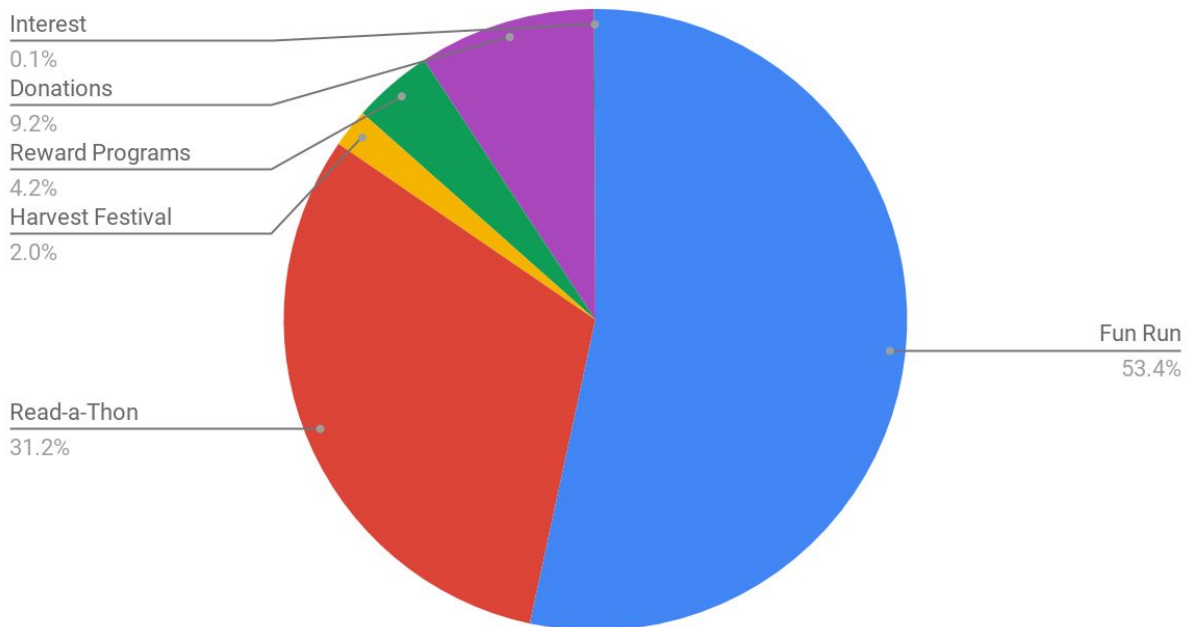

PTA Year End Summary

Jennings Lodge/Candy Lane PTA

2019-2020 School Year

As of May 2020 the PTA Raised over \$20,000 for our School!

You can help us raise even more money for our school community simply by linking your loyalty card at Fred Meyer and on Amazon - raise money while you shop at no extra cost to you! Find out how: