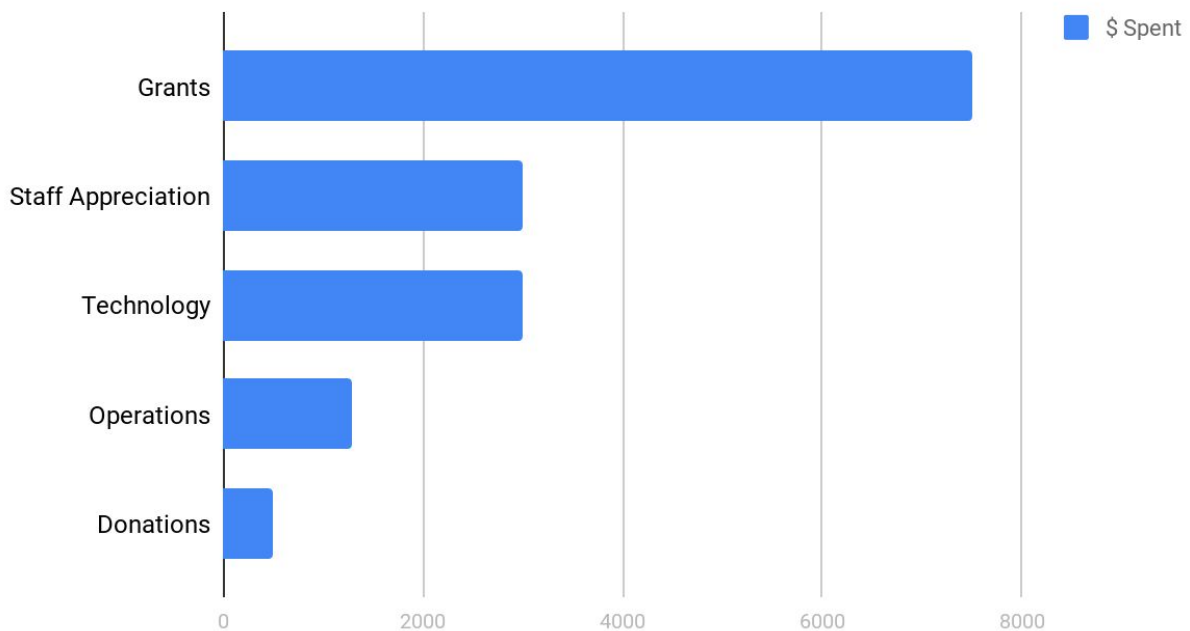

PTA Year End Summary

Jennings Lodge/Candy Lane PTA

2019-2020 School Year

As of May 2020 the PTA Raised over \$20,000 for our School!

You can help us raise even more money for our school community simply by linking your loyalty card at Fred Meyer and on Amazon - raise money while you shop at no extra cost to you! Find out how:

While the school year did not go as planned, the PTA was still successful in supporting our school, students, staff and community! We look forward to more fun activities in the following school year and can't wait to celebrate together soon!

As of May 2020, the PTA provided over \$15,000 for our School

What's Next

With several canceled events this year, the PTA is ready to plan some spectacular events for the 2020/2021 school year! Armed with a generous budget over \$40,000, we look forward to supporting our students, staff, school and community!!!!