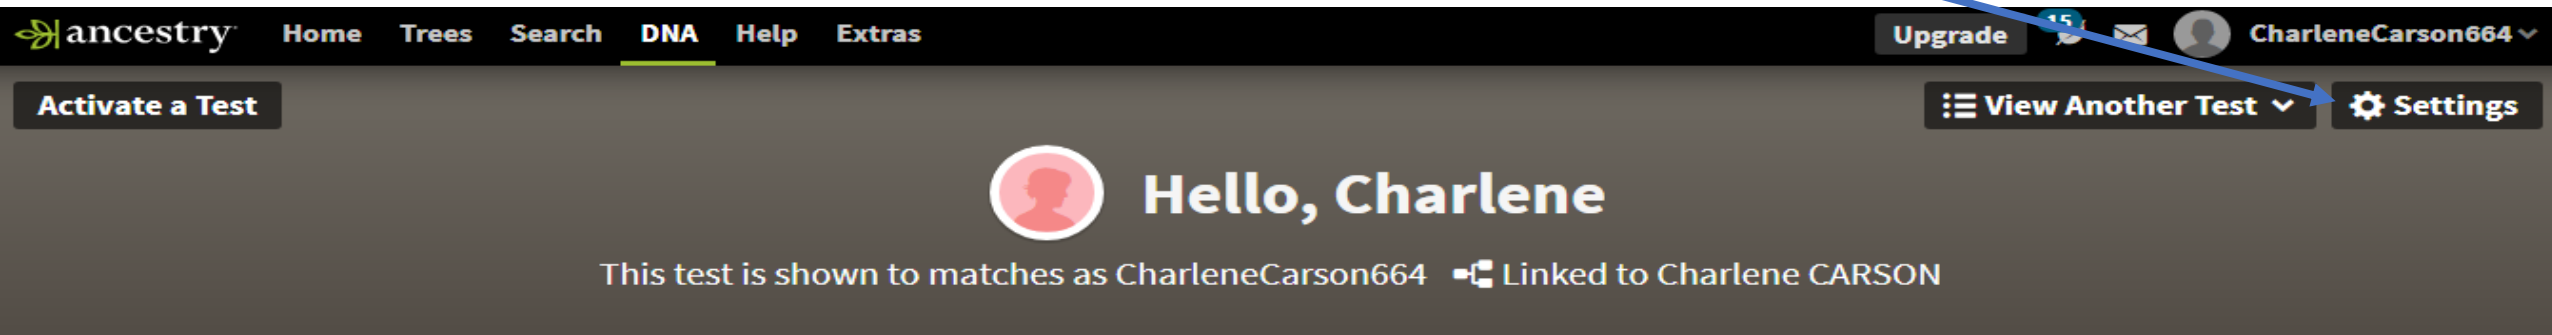

Click on Settings