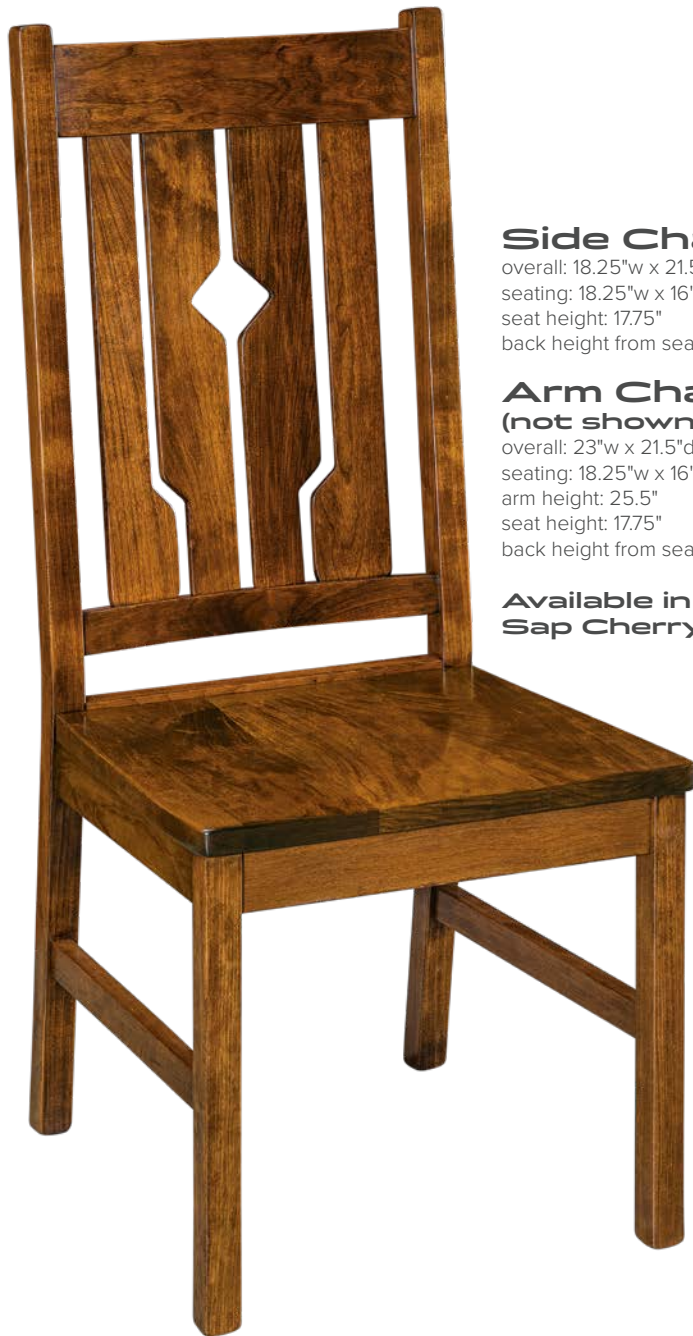

Available in Brown
Maple only with any
Heartland Fabrics
material

Arm Chair

overall: 24"w x 24.5"d x 39"h
seating: 19"w x 17"d
arm height: 25.5"
seat height: 19"
back height from seat: 20.5"

Available in Brown
Maple only with any
Heartland Fabrics
material

Village Inn

Side Chair

overall: 18.25"w x 21.5"d x 42.5"h
seating: 18.25"w x 16"d
seat height: 17.75"
back height from seat: 25.5"

Arm Chair (not shown)

overall: 23"w x 21.5"d x 42.5"h
seating: 18.25"w x 16"d
arm height: 25.5"
seat height: 17.75"
back height from seat: 25.5"