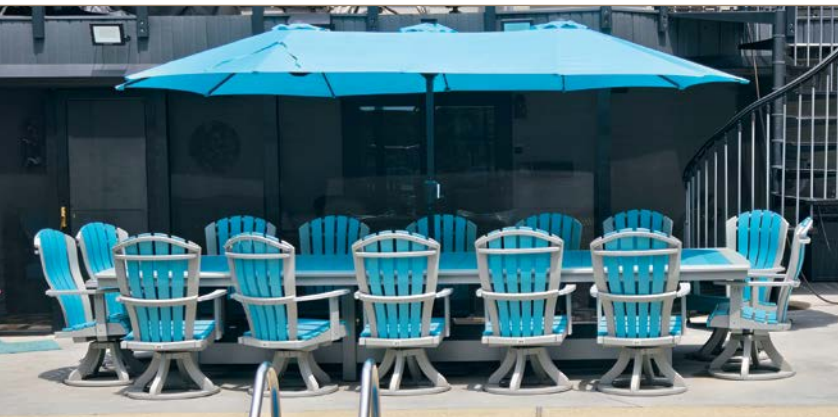

All tables have aluminum support.