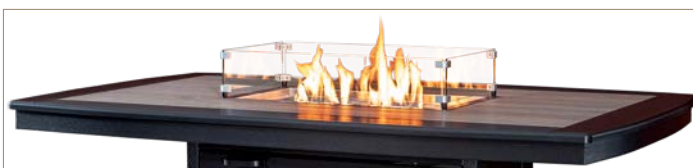

DT42 12-24 Fire
w/12x24 firepit insert