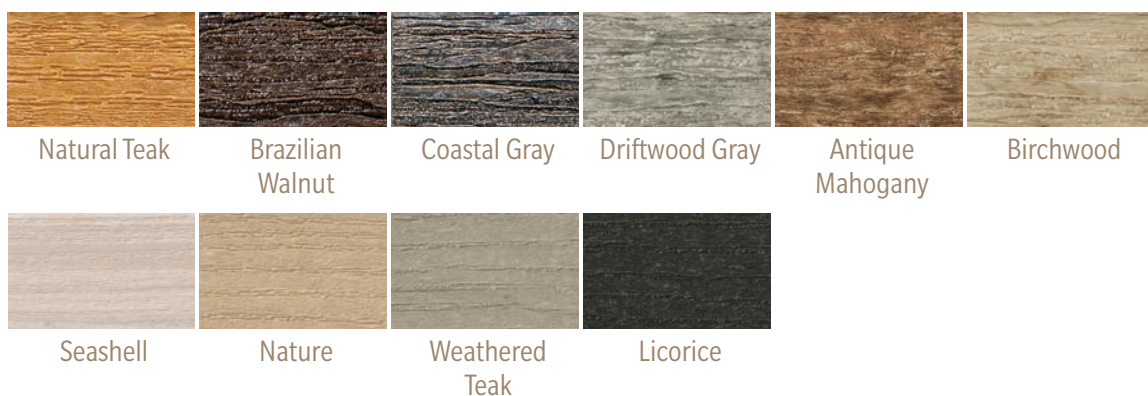

Premium Colors