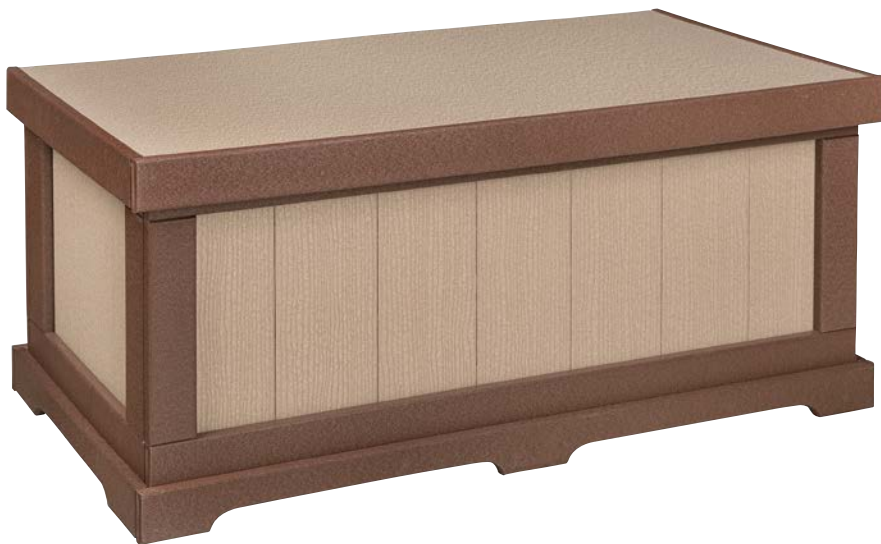

47" w x 22" d x 36" h

Color: Dark Gray & Cherrywood

DSC

Deck Storage Chest

46" w x 22½" d x 19" h

Optional sizes are available

Color: Tudor Brown & Weathered Wood

PB