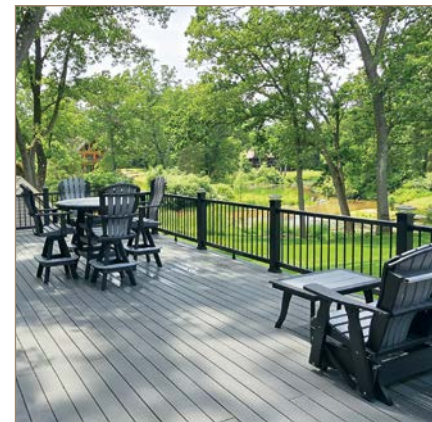

72"w x 44" x 30"h

Color: Tudor Brown & Weathered Wood

Black table covers can be ordered for any table.

DT44-D

8' Table with Umbrella Holes

96" w x 44" d x 30" h

Color: Black & Brazilian Walnut

DT44-D + DB8 + BB222-D