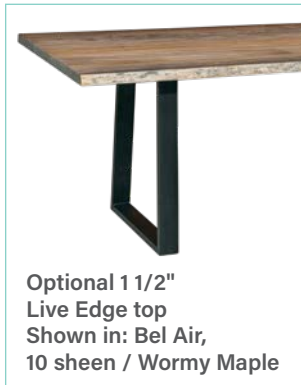

L·a·r·e·d·o | TRESTLE

Optional 1 1/2" Live Edge top
Shown in: Bel Air, 10 sheen / Wormy Maple

SIZES AVAILABLE	UP TO 2 LEAVES	UP TO 4 LEAVES	1 BUTTERFLY LEAF	2 BUTTERFLY LVS.	36" HEIGHT	LIVE EDGE AVAIL.
42x72					X	X
42x84					X	X
42x96					X	X
48x72					X	X
48x84					X	X
48x96					X	X

SHAPE	EDGE
Rectangle	Mission
	Live
	Distressed

- 1 3/4" solid Rough-Sawn rectangle top with distressed edge
- Grain runs lengthwise
- 30" high; 36" high available

1. Black powder coated metal base
2. *Suggested chair: Houston, Denver, Alana from FN Chairs*
   Shown in: FC42000 Almond, 10 sheen / Rough-Sawn Wormy Maple / 42x84