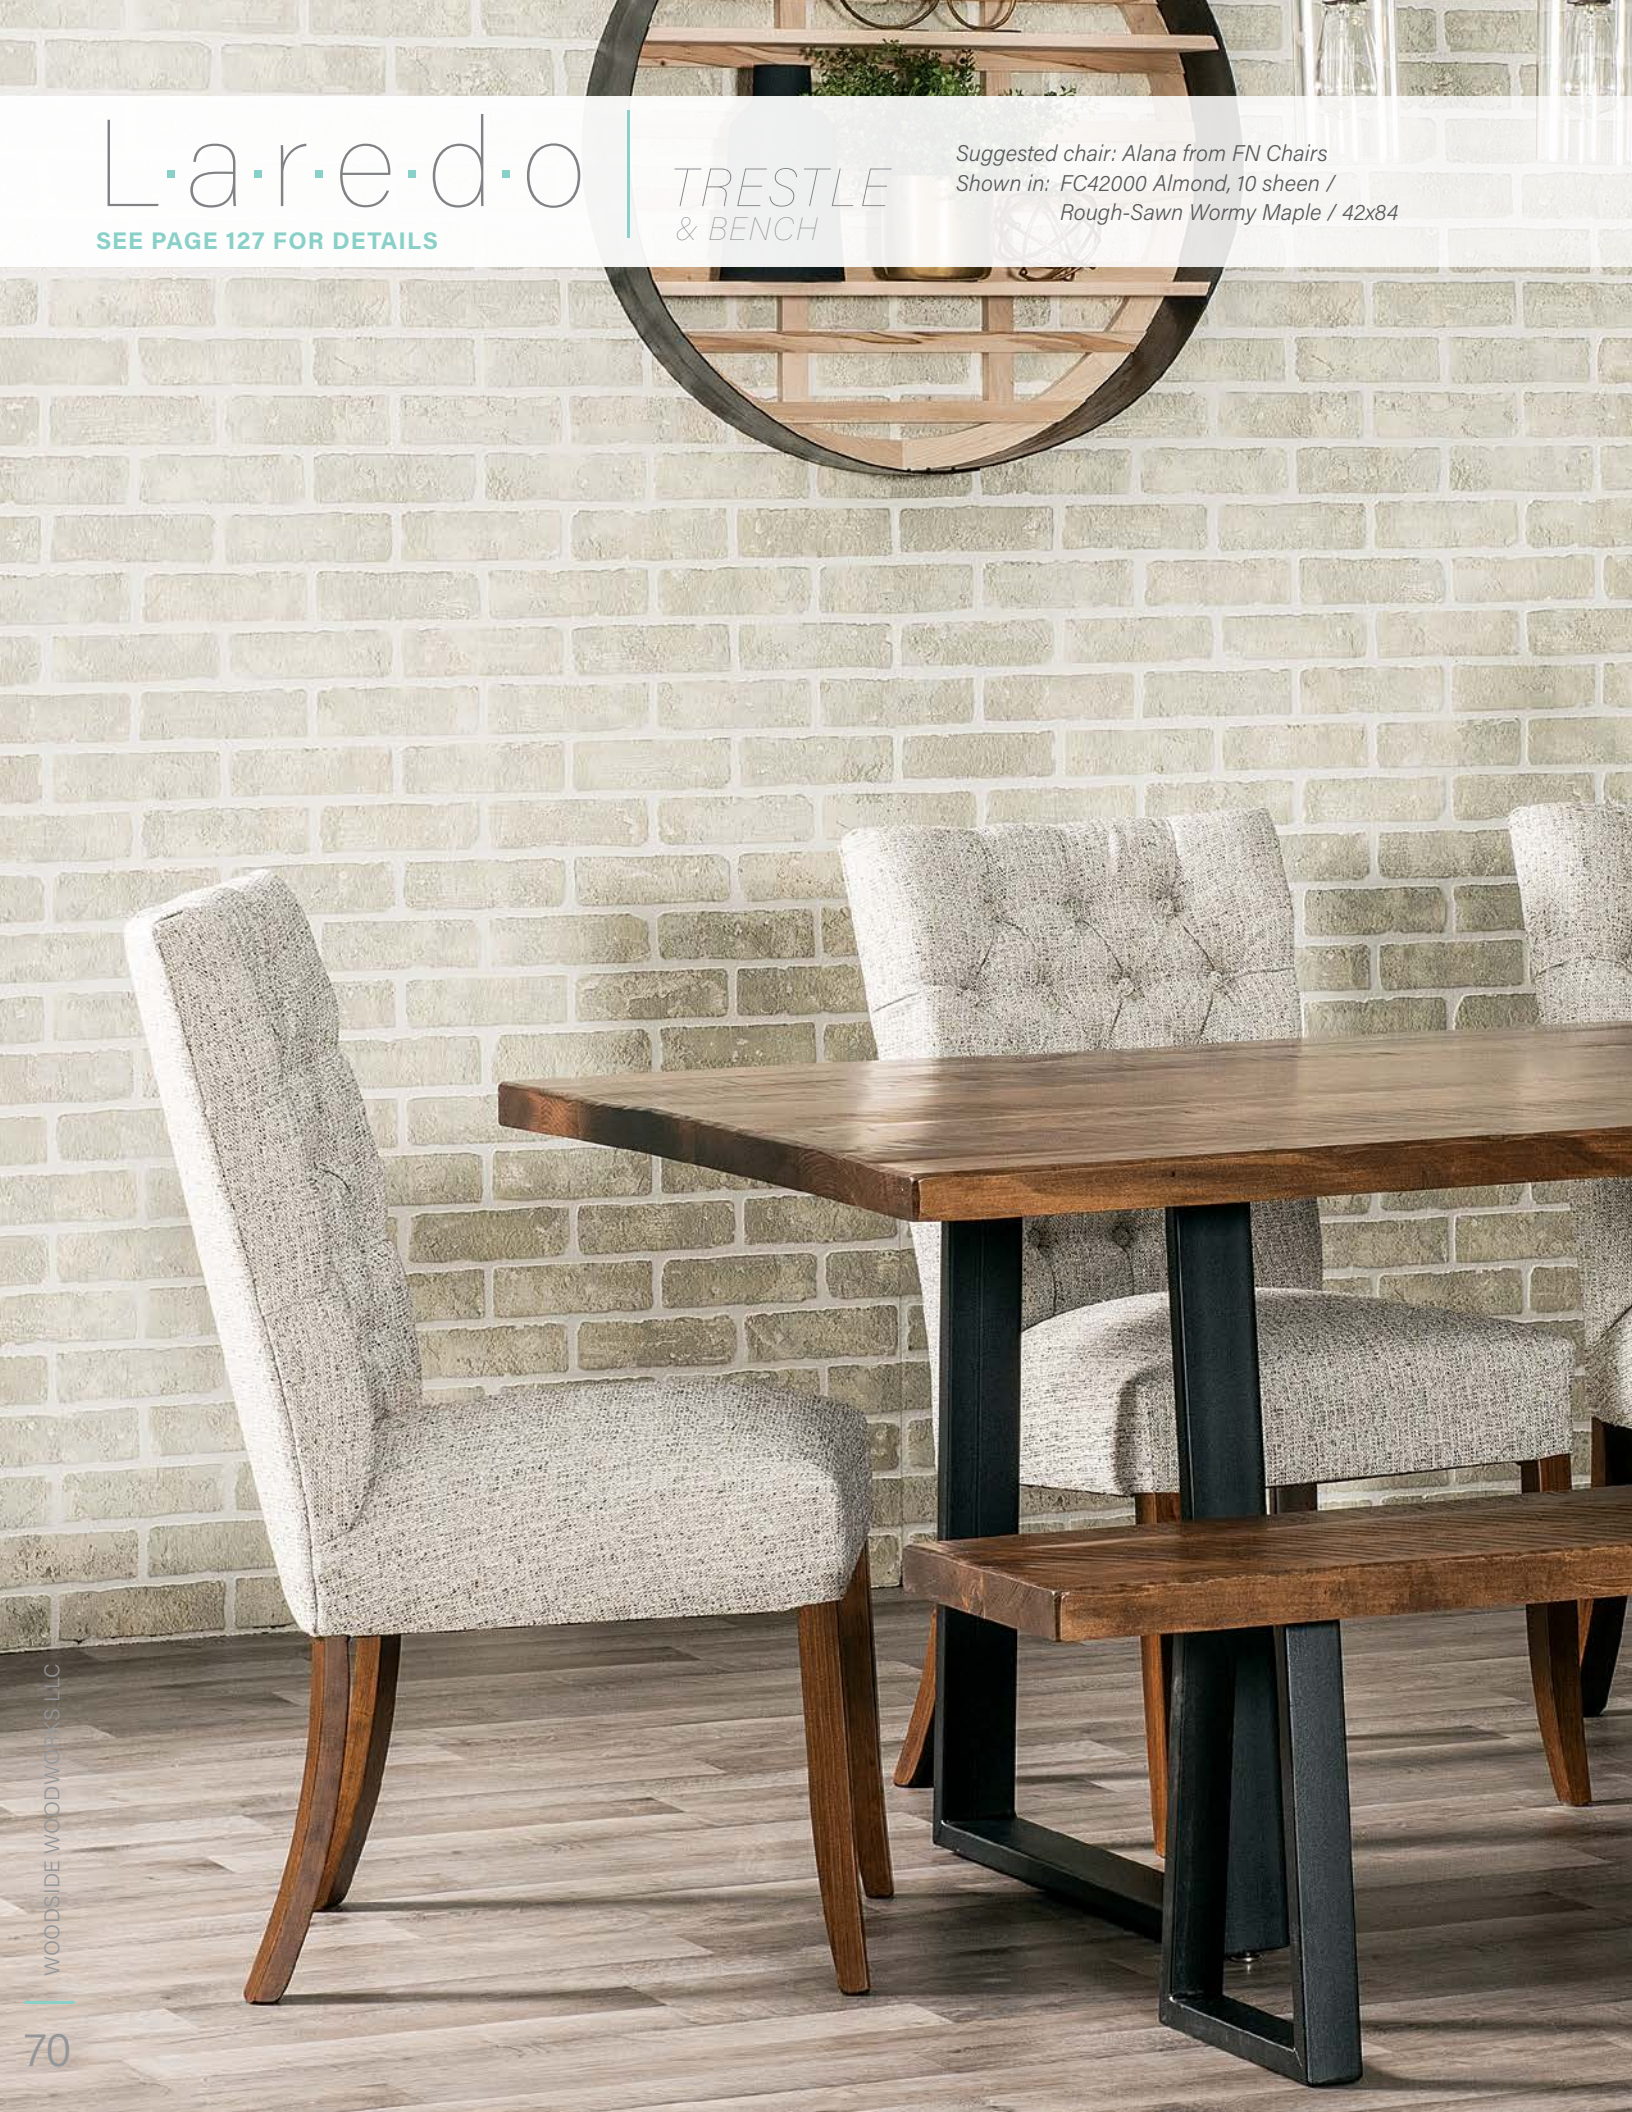

Kirkland | TRESTLE

Suggested chair: Ellen and Salina from FN Chairs
Shown In: Brown Maple / Almond / 42x72s

SEE PAGE 126 FOR DETAILS

L·a·r·e·d·o

SEE PAGE 127 FOR DETAILS

TRESTLE
& BENCH

Suggested chair: Alana from FN Chairs
Shown in: FC42000 Almond, 10 sheen /
Rough-Sawn Wormy Maple / 42x84