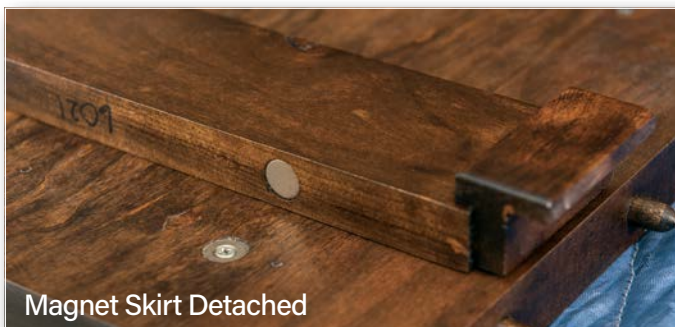

2" Under Bevel

Distressed

Bevel

Bottom Chamfer

Inverted

Eased

Magnet Skirts

Can't self-store all your leaves with a skirt? Here's the perfect solution! Order detachable Magnet Skirts for all unskirted leaves. When attaching the Magnet Skirt hold it close to the magnets on the leaf and, "POP!" The Magnet Skirt will "jump" into the perfect spot, drawn by the power of rare earth magnetic force! Are you done with the Magnet Skirts? Pull them off and store them conveniently on the bottom side at the end of the table for easy access the next time you want to use them. An easy solution that is user friendly, from your friends at Woodside Woodworks!