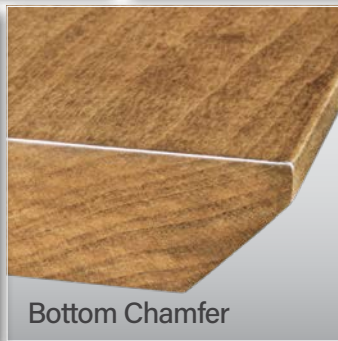

Ventura

NOTE: Not all shapes are available with all tables. Please refer to the table chart shown with each table individually to determine availability.

Edge Types

Mission

Partial Thumbnail

Roundover

Waterfall

2" Under Bevel

Distressed

Bevel

Bottom Chamfer

Inverted

Eased

Magnet Skirts

Can't self-store all your leaves with a skirt? Here's the perfect solution! Order detachable Magnet Skirts for all unskirted leaves. When attaching the Magnet Skirt hold it close to the magnets on the leaf and, "POP!" The Magnet Skirt will "jump" into the perfect spot, drawn by the power of rare earth magnetic force! Are you done with the Magnet Skirts? Pull them off and store them conveniently on the bottom side at the end of the table for easy access the next time you want to use them. An easy solution that is user friendly, from your friends at Woodside Woodworks!