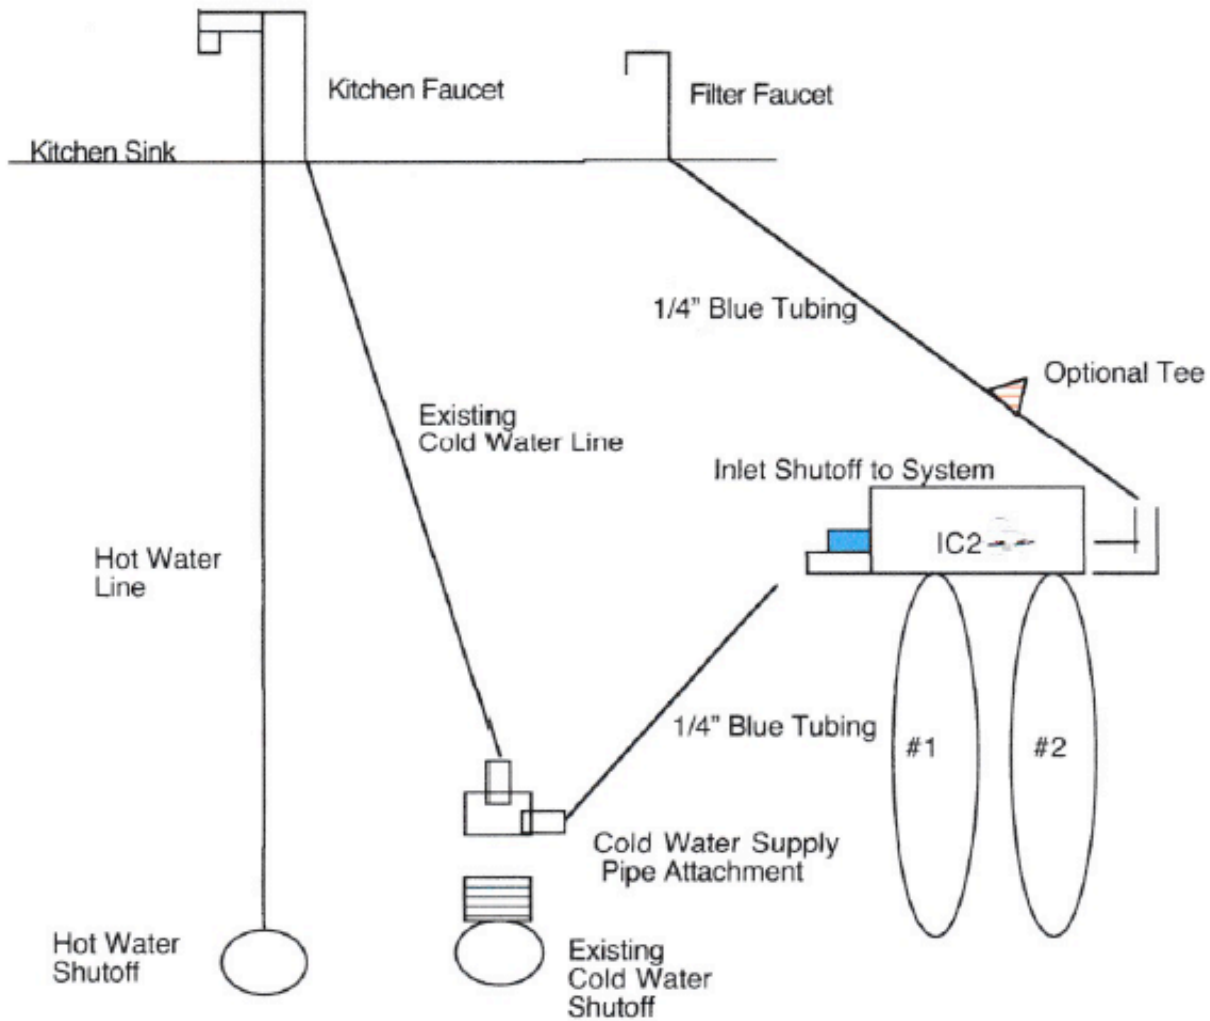

SteadyPure™ IC Double DWS v7

Note: Installation fittings, except tee, are included with the system.