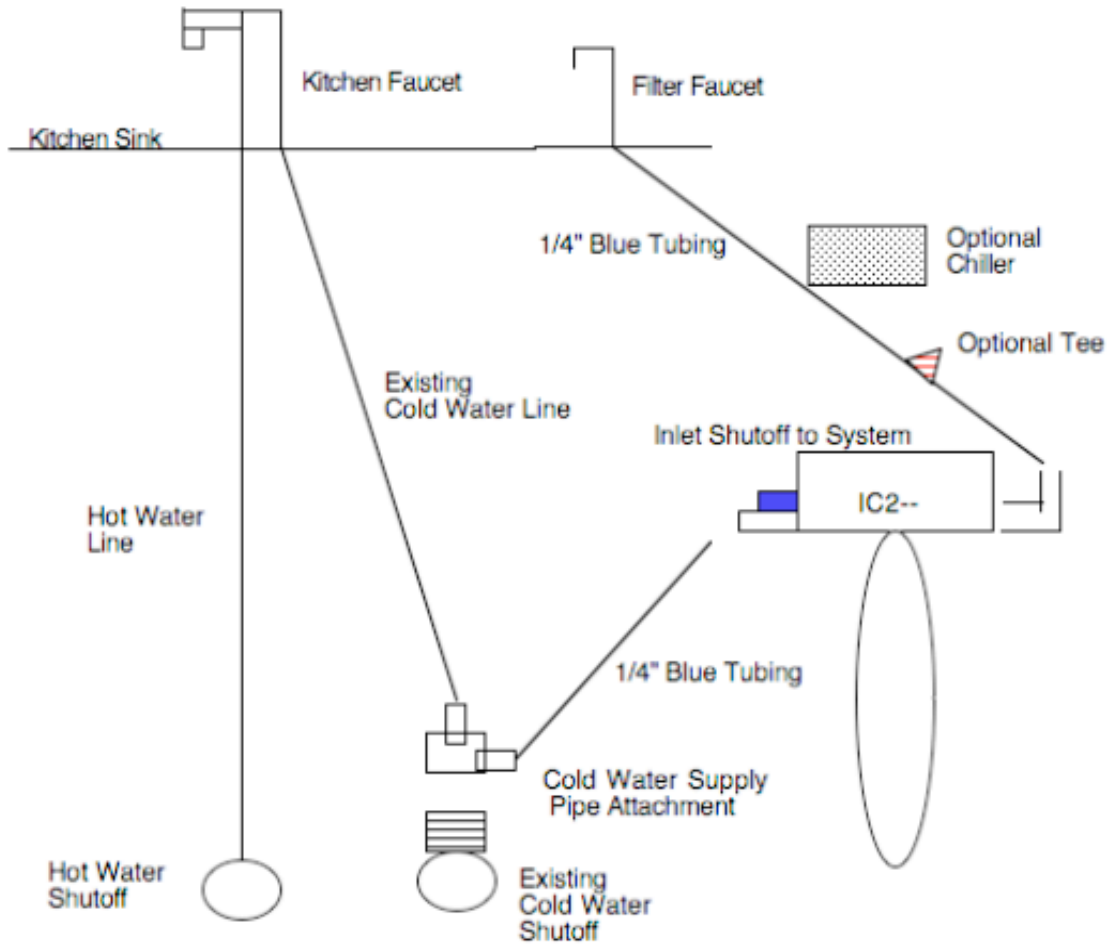

SteadyPure™ IC Single DWS v7

Note: Installation fittings, except Tee and Cold Water Pipe Attachment, are included with the system.