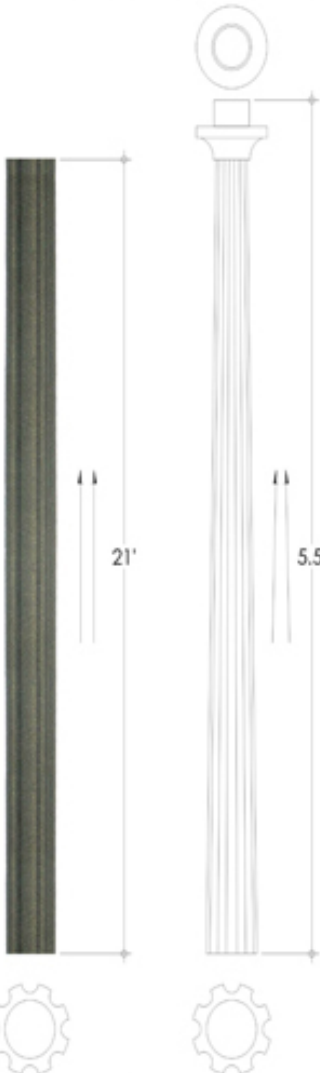

AMCO DECORATIVE DIE-CAST ALUMINUM TAPERED & STRAIGHT POST, BASE STAND & ACCESSORIES (ANTIQUE TYPE)

BRACKET WITH HOLDER

MODEL NO.

MODEL NO.

MODEL NO.

1 - BP

2 - D

3 - A

DECORATIVE DIE-CAST ALUMINUM TAPERED & STRAIGHT POST (ANTIQUE TYPE)

BRACKET HOLDER

BRACKET

MODEL NO.

MODEL NO.

MODEL NO.

BP

BPX

1 - B

DECORATIVE DIE-CAST ALUMINUM BASE STAND

MODEL NO.

MODEL NO.

MODEL NO.

MODEL NO.

MODEL NO.

MODEL NO.

DS - 3

DT - 55

B - 42

B - 27

B - 22

B - 8