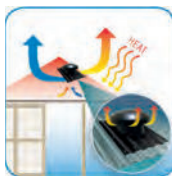

Motorised Roof Ventilation Options

Single Cap Motor Ventilation

- Operates without the need for wind
- Rating 520 M3/hr
- Warranty: 2 year motor, 7 year flashing and vent cap

Accessories

- Enviromax – Thermostat control switch. 4 roof vent options
- Double Cap@ 820m3/hr