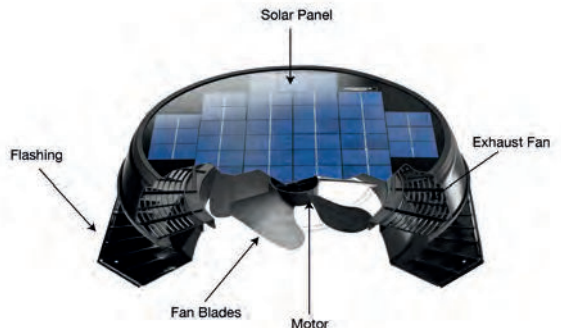

Two Models

Roof Flashing to suit all roof types

V-Aero 250

- ✓ Designed for smaller spaces
- ✓ Split Roof Spaces
- ✓ Bush Fire option available
- ✓ 2/5 Year Warranty

RM 1600

- ✓ Australia's best Roof Ventilator
- ✓ 5/10 Year Warranty