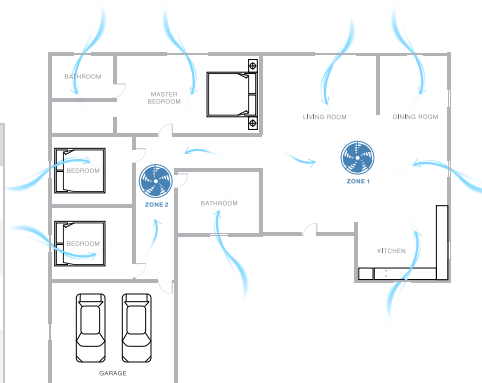

Fresh solutions for your home

With four models that can be used alone or combined for any size house or number of zones you want to cool within it, Solatube has the Whole House Fans to get the job done.

	Model	1500	3000	4500	6000
Home Size	Up to 95m²				
	95m² - 190m²				
	190m² - 280m²				
	Over 280m²