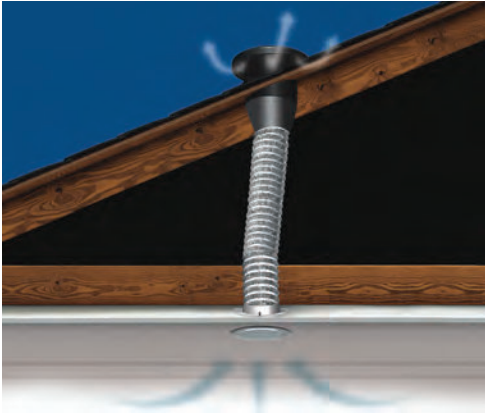

Room Ventilation

The best way to ventilate bathrooms is to vent it through the roof cavity

- ✓ Venting out of the roof protects insulation from moisture saturation
- ✓ Fights mould and fungal decay
- ✓ Removes steam and vapour from wet areas
- ✓ Recommended for rooms where security prevents the use of windows
- ✓ Roof mounted for quiet operation
- ✓ Unique, non metal construction
- ✓ Removes Odours