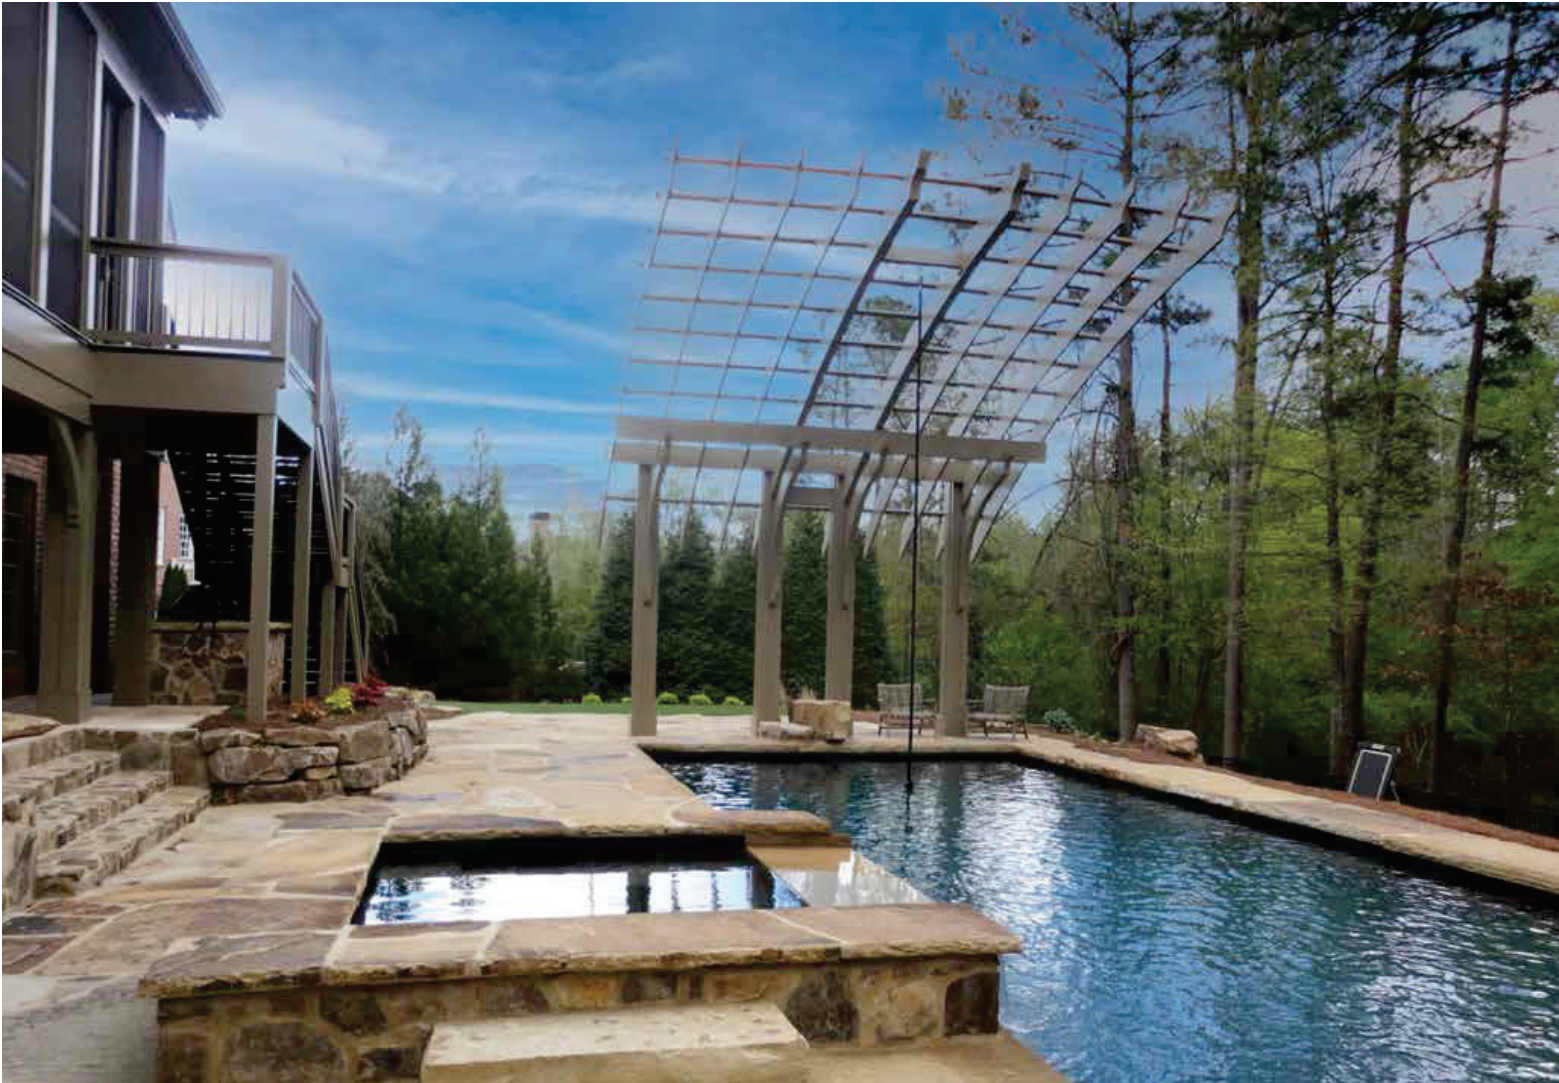

FACING PAGE TOP: We really enjoy creating one-of-a-kind outdoor environments for our clients — and this particular structure was a fun challenge. I designed this enclosed patio to be curved at the back with a flat-facing front that steps down into the pool. The rafters and wood-paneled ceiling give it an Adirondack-style flavor.

FACING PAGE BOTTOM: A screened-in porch leads to this backyard, where manicured landscaping, beautiful stonework, and a fire pit made this outdoor space far more inviting.

Photography by Steve Montgomery

Designed by Steve Montgomery and Company, Roswell, GA, page xx

Details

ABOVE: The homeowners brought back a vision for this contemporary, arbor-like structure after seeing something similar at a resort. So, we made it happen! We completely renovated the pool and spa. Then, I designed and engineered the massive steel structure — it was a feat — but the finished product is so striking and unique. It's truly a custom sculpture in their backyard — and their kids love swinging on the rope.

FACING PAGE TOP RIGHT: Another example of curvature in our work, this pool winds around the trees in delightful form. The circular fire pit and seating wall in the foreground and the spa in the background echo the organic shapes in this treehouse-like setting.