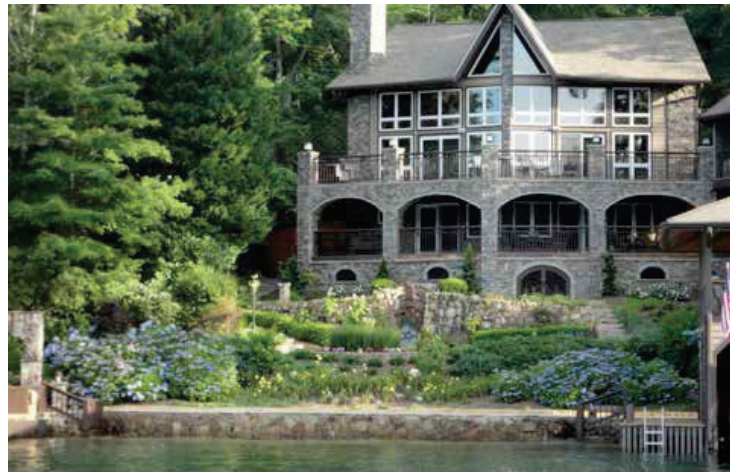

Details

ABOVE: This waterfall feature proved to be the perfect place for the clients' charming statue in their backyard. Not only does it look lovely, it also creates a peaceful ambience with the sound of the water.

TOP, CENTER, AND BOTTOM: We designed the entire backyard expanse of this magnificent estate, which sits on Lake Burton in Georgia, for the owners to better enjoy the water. We put in stone pathways from the main home to the dock and boathouse, ensuring our new additions complemented the 100-year-old wall seen in the bottom photo. We also created an outdoor room with a stone wall and fireplace along with seating areas. Artful layers of foliage and plants add in natural abundance and beauty throughout the entire scene.

FACING PAGE: I like to think of flowers and plants like paint on a canvas, carefully layering in colors and textures to optimize the effect. We're also mindful of seasonal varieties — and what the landscaping will look like when the flowers aren't blooming — creating outdoor spaces that make sense for all seasons.

Photography by Steve Montgomery

Designed by Steve Montgomery and Company, Roswell, GA, page xx