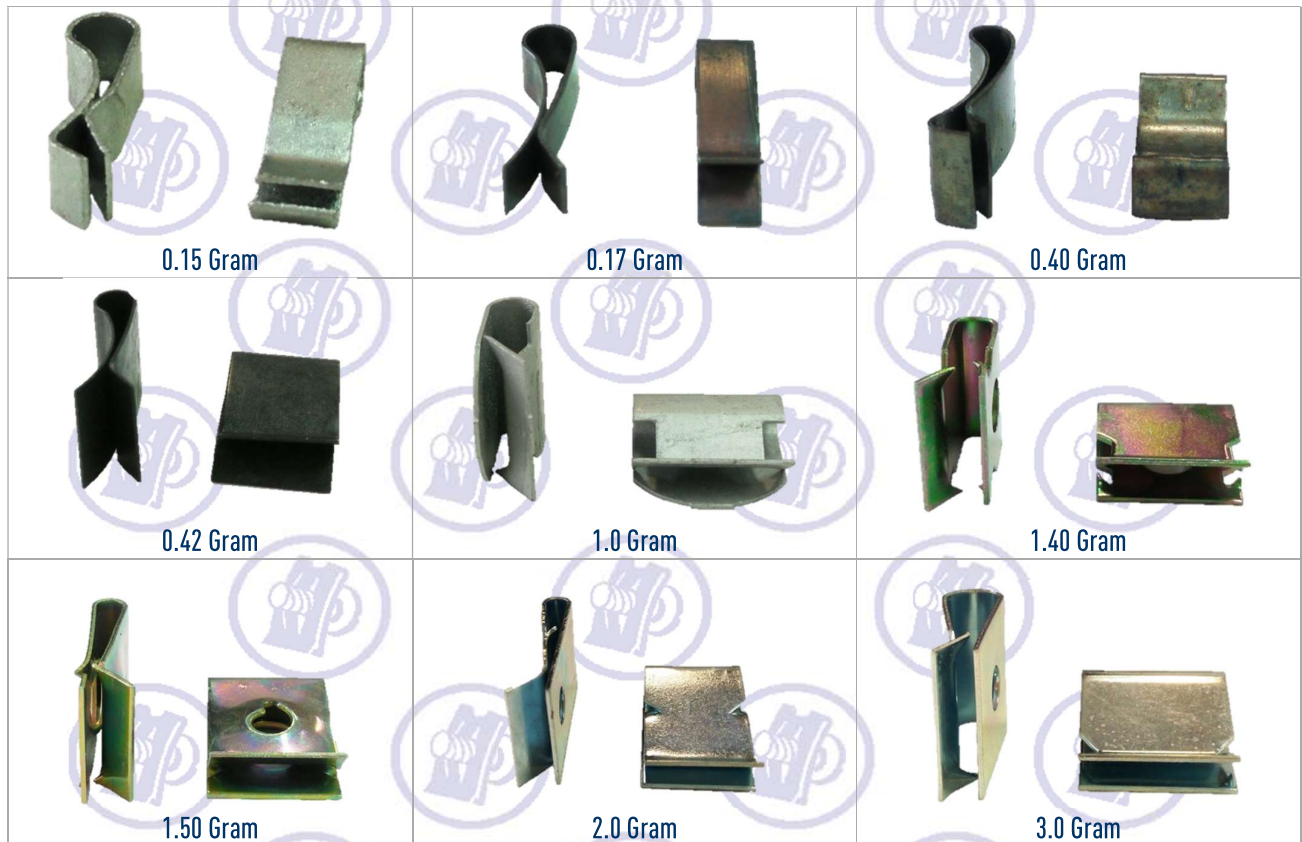

## BALANCE CLIPS

09143/17/565	0.15 Gram
CLIP0.17	0.17 Gram
11134/17/0	0.40 Gram
CLIP0.42	0.42 Gram
08810/17/565	1.0 Gram
02179/17/4	1.40 Gram
09820/17/4	1.50 Gram
12671/17/4	2.0 Gram
08021/17/6	3.0 Gram