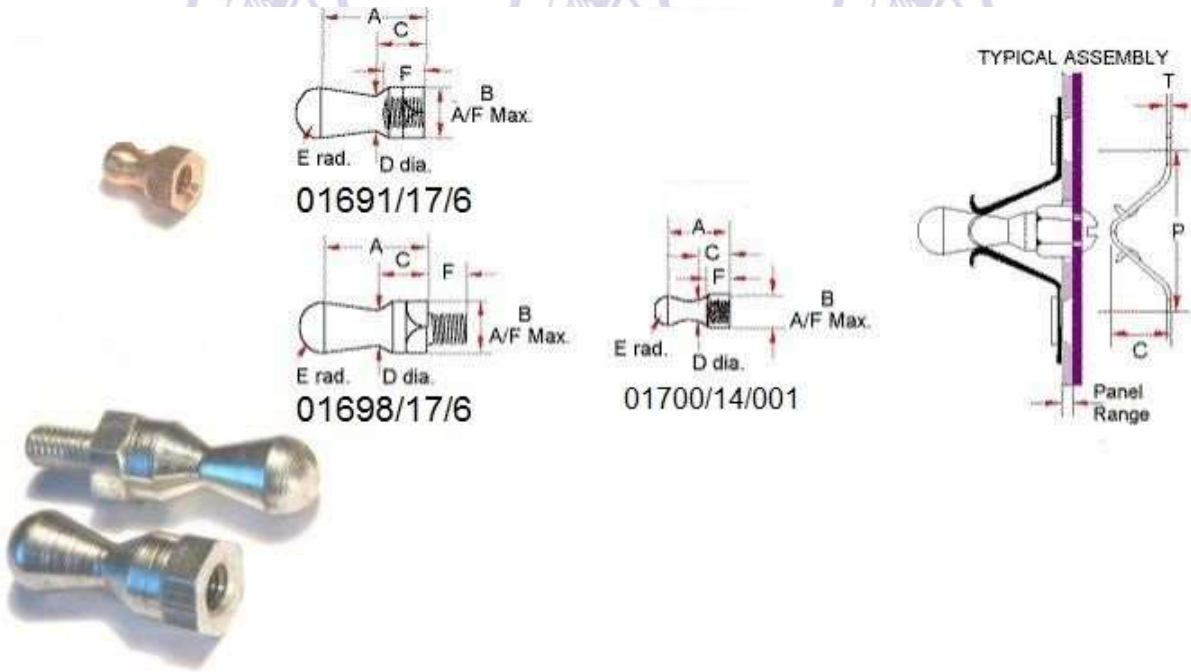

RAGEEM FASTENER CO.

Celebrating **50** 1969-2019 *years*

BALL STUDS

Part No.	Dim A	Dim B	Dim C	Dim D	Dim E	Dim F	Dim G	Dim H
01700/14/00	9.2	6.3	6.3	3.8	2.25	4.80	4.8	11.5
01698/17/6	20	9.5	13	5.0	4.30	9.5	8.8	
01691/17/5	20	9.5	13	4.85	4.30	9.5	8.8	