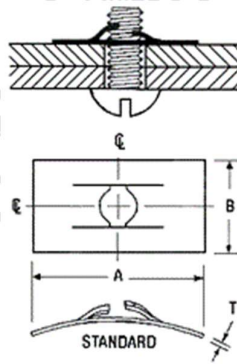

RAGEEM FASTENER CO.

Celebrating **50** 1969-2019 *years*

FLAT NUTS

Part Number	Screw Size	A	B	T
01212/17/6	6 g	13.50	8.74	0.50
00176/17/4	8 g	15.25	9.52	0.60
00177/17/4	10 g	15.87	10.30	0.70
01211/17/4	1/8 BSW	12.70	7.95	0.30
08003/17/6 (C)	5/32 BSW	14.30	8.74	0.45
00230/17/6 (C)	3/16 BSW	15.88	9.52	0.55
00171/17/4	1/4 BSW	19.05	11.90	0.60
11038/17/4	M5	15.88	9.52	0.60