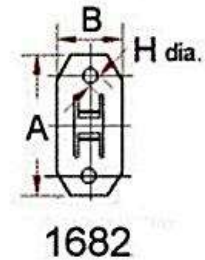

RAGEEM FASTENER CO.

Celebrating **50** 1969-2019 *years*

SPRING STEEL LATCHES

Part No.	Dim A	Dim B	Dim C	Dim D	Dim E	Dim F	Dim G	Dim H	H dia.	Dim T
02108/17/0	18	16	3	40°	12.7	7.92	16.26	9.52	3.35	0.56
01682/17/0	25.4	11.2	6.8	19	-	-	-	-	3.35	0.46
01657/17/0	50.5	17.5	15.7	38.1	-	-	-	-	3.35	0.51