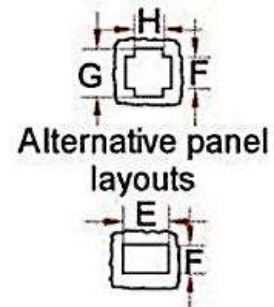

RAGEEM FASTENER CO.

Celebrating **50** 1969-2019 *years*

SPRING STEEL LATCHES

Part No.	Dim A	Dim B	Dim C	Dim D	Dim E	Dim F	Dim G	Dim H	H dia.	Dim T
02108/17/0	18	16	3	40°	12.7	7.92	16.26	9.52	3.35	0.56
01682/17/0	25.4	11.2	6.8	19	-	-	-	-	3.35	0.46
01657/17/0	50.5	17.5	15.7	38.1	-	-	-	-	3.35	0.51