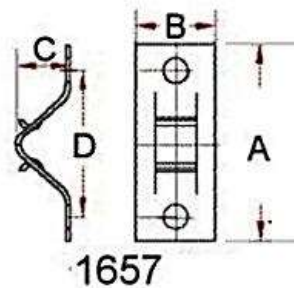

RAGEEM FASTENER CO.

Celebrating **50** 1969-2019 *years*

SPRING STEEL LATCHES

Part No.	Dim A	Dim B	Dim C	Dim D	Dim E	Dim F	Dim G	Dim H	H dia.	Dim T
02108/17/0	18	16	3	40°	12.7	7.92	16.26	9.52	3.35	0.56
01682/17/0	25.4	11.2	6.8	19	-	-	-	-	3.35	0.46
01657/17/0	50.5	17.5	15.7	38.1	-	-	-	-	3.35	0.51