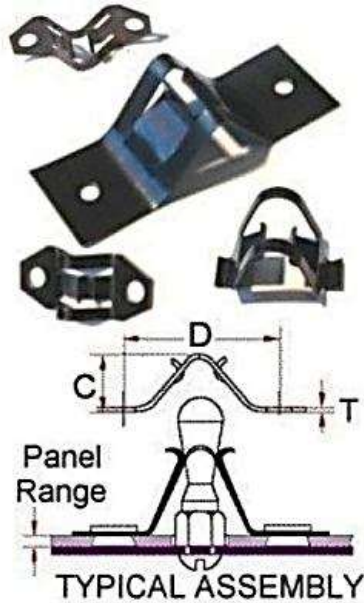

RAGEEM FASTENER CO.

Celebrating **50** 1969-2019 *years*

SPRING STEEL LATCHES

Part No.	Dim A	Dim B	Dim C	Dim D	Dim E	Dim F	Dim G	Dim H	H dia.	Dim T
02108/17/0	18	16	3	40°	12.7	7.92	16.26	9.52	3.35	0.56
01682/17/0	25.4	11.2	6.8	19	-	-	-	-	3.35	0.46
01657/17/0	50.5	17.5	15.7	38.1	-	-	-	-	3.35	0.51