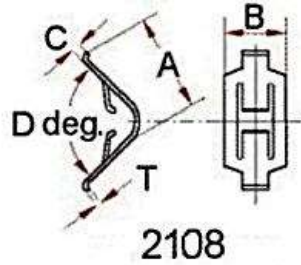

RAGEEM FASTENER CO.

Celebrating **50** 1969-2019 *years*

SPRING STEEL LATCHES

Part No.	Dim A	Dim B	Dim C	Dim D	Dim E	Dim F	Dim G	Dim H	H dia.	Dim T
02108/17/0	18	16	3	40°	12.7	7.92	16.26	9.52	3.35	0.56
01682/17/0	25.4	11.2	6.8	19	-	-	-	-	3.35	0.46
01657/17/0	50.5	17.5	15.7	38.1	-	-	-	-	3.35	0.51