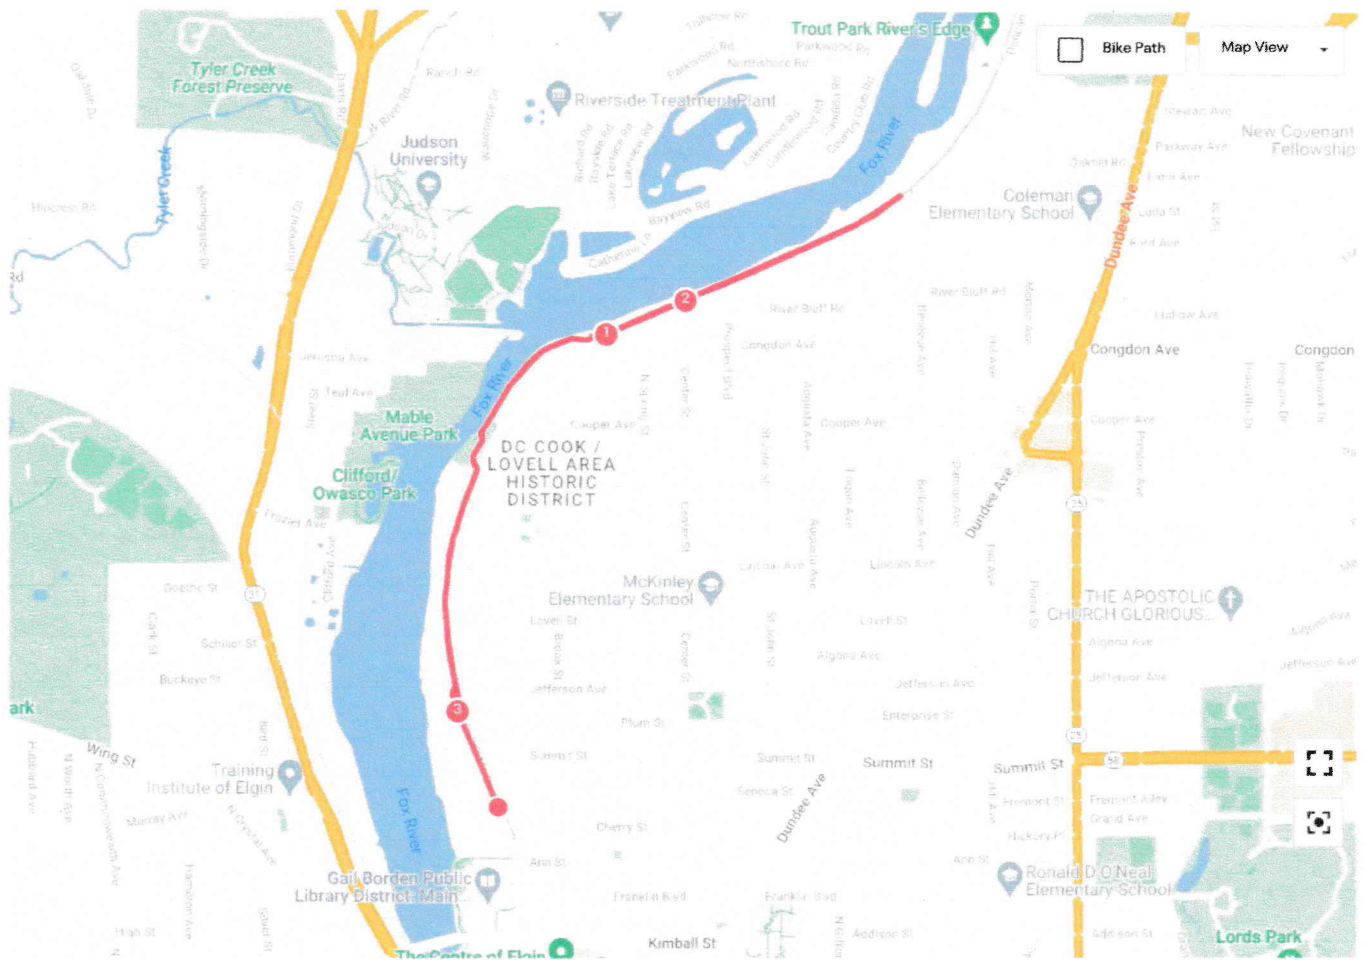

CSHE 5K

Edward Bates Created Oct 12, 2022 Friends

Elgin, IL, United States

3.14 mi

Distance

108 ft

Elevation Gain

Run

Activity Type

Log Workout

Add Route to Website

Share

Print

Edit Route

Download

Duplicate Route

Bike Path Map View

You're taking control of your Microsoft and Windows devices, so take control of your data, too. Learn more about your rights and options. Or click here to opt-out of certain cookies.