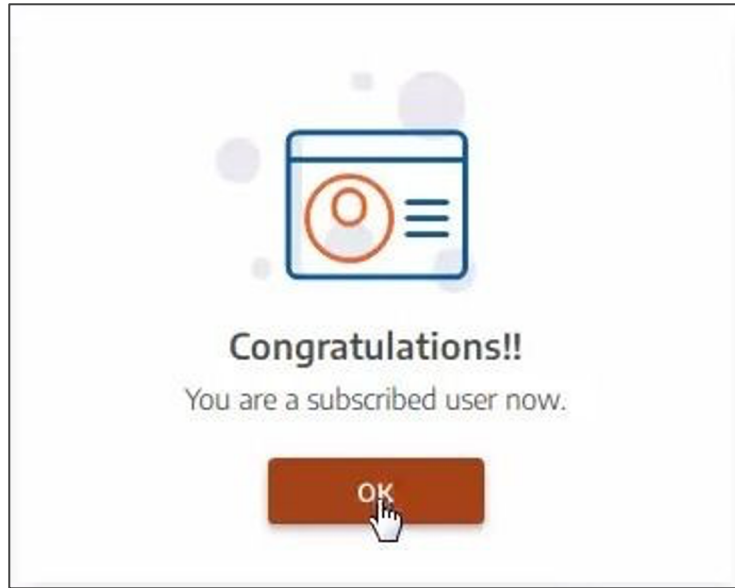

Total(INR) ₹ 15000

PAY NOW

Select a Card

XXXX XXXX XXXX 2856

[Add a Credit/Debit Card](#)

- ▷ To buy the subscription, enter credit/ debit card details and click on “Pay Now”.

- ▶ Congratulations! You've successfully subscribed as a MI Learner on MiDigiWorld