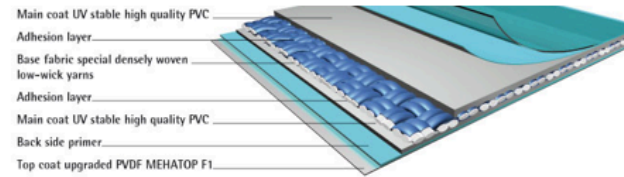

Product Overview

The Mehler Valmex range is a high quality waterproof architectural PVC fabric range for use in a variety of tension membrane applications. This fabric is suited for large scale **commercial waterproof shade structures** such as car park shade. With over 60 years of development and production experience and with their own weaving mills and coating factories Mehler offers high end performance and quality.