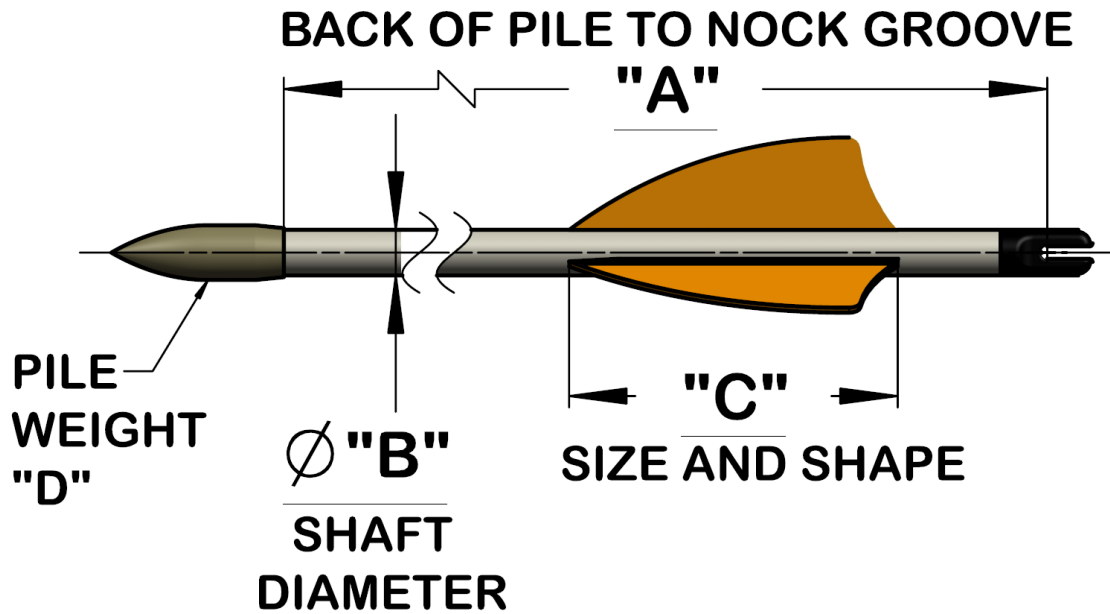

Happy Shooting: Cliff.

Raven Longbows Arrows Specification Sheet.

<u>Name:</u>	
<u>Address:</u>	
<u>Phone Number:</u>	
<u>Email:</u>	

<u>Dim "A"</u>						
<u>Style</u>	Parallel		Tapered		Footed	
<u>Dim "B"</u>	5/16"			11/32"		
<u>Shaft Spine</u>	25/30lb	30/35lb	35/40lb	45/50lb	Specify:	lb
<u>Dim "C"</u>	Fletching size					
<u>Fletching shape</u>	Shield	Parabolic	Rayzr	Batwing	Specify:	
<u>Fletching Colour</u>	Cock		Hen 1		Hen 2	
<u>Pile weight "D"</u>	9/32"	50 grain		70 grain		
	5/16"	70 grain	100 grain		125 grain	
	11/32"	80 grain	100 grain		125 grain	
<u>Pile Type</u>	Target			Field		
<u>Number Required</u>	12	24		36	48	