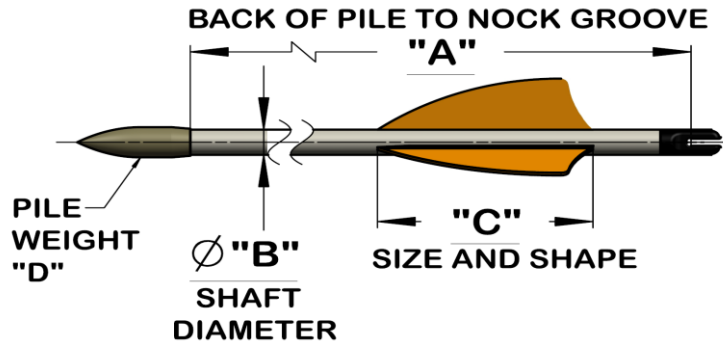

Happy Shooting: Cliff.

Raven Longbows Arrows Specification Sheet.

<u>Name:</u>	
<u>Address:</u>	
<u>Phone Number:</u>	
<u>Email:</u>	

<u>Dim "A"</u>												
<u>Style</u>	Parallel				Tapered				Footed			
<u>Dim "B"</u>	5/16"						11/32"					
<u>Shaft Spine</u>	25/30lb		30/35lb		35/40lb		45/50lb		Specify:		lb	
<u>Dim "C" Fletching size</u>	2"	2 1/4"		2 1/2"		3"	4"	5"	Specify			
<u>Fletching shape</u>	Shield		Parabolic		Rayzr		Batwing		Specify:			
<u>Fletching Colour</u>	Cock				Hen 1				Hen 2			
<u>Nock Colour</u>	RED		BLUE		WHITE		BLACK		YELLOW/ GREEN		ORANGE	
<u>Cresting colours</u>												
<u>Pile weight "D"</u>	9/32" Dia		50 grain				70 grain					
	5/16" Dia		70 grain		100 grain		100 grain		125 grain			
	11/32" Dia		80 grain		100 grain		100 grain		125 grain			
<u>Pile Type</u>	Target						Field					
<u>Number Required</u>	12		24		36		48					
<u>Arrow Rack</u>	12 Arrow						24 Arrow					
<u>Additional info</u>												