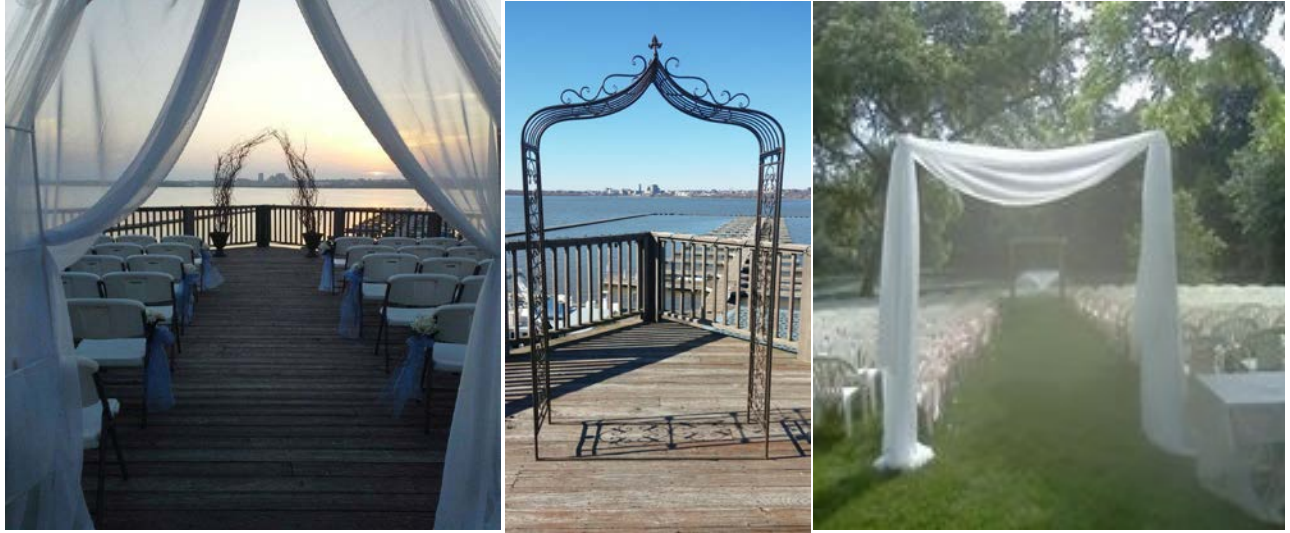

East Port Deck Ceremony Package

*Enjoy panoramic views of the Illinois River and the city lights of Peoria
as you say **I DO!***

Ceremony & Arbor Package \$750

*Deck rental & day before rehearsal
Rehearsal time based on availability*

White Draped Arch ~ Curly Willow Arch ~ Iron Arbor

100 white folding resin chairs & 8 white sashes on aisle chairs

2 Tall pub tables for guest book or formalities w/white linen cloth

Additional Upgrades available

White Draping at aisle entrance

Willow branches or White draping added to Arbor

Aisle Runner

Silk Floral décor for chair sashes

Day Of On-Site Coordinating