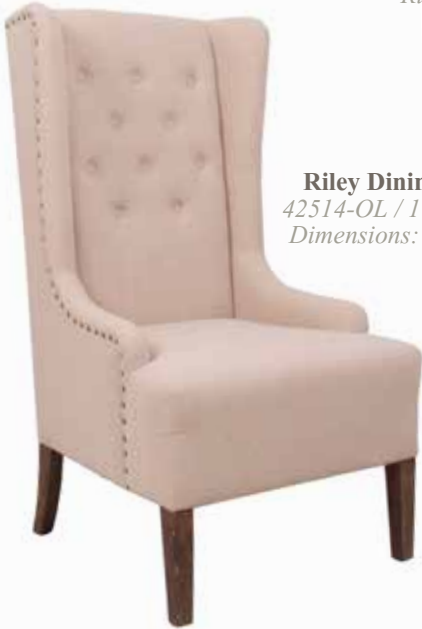

Riley Dining Chair Slip Covers

Riley Slip Covers are recommended Dry Clean Only

Riley Dining Chair
42514-OL / 1 piece min.
Dimensions: 23x27x46