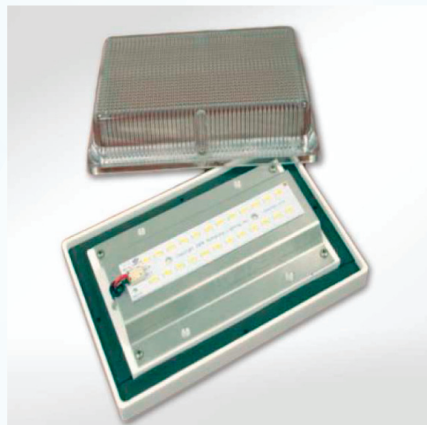

## Deck and Dock Light

### New low profile design!

The Illumacorp 2050 LED mini-lighter puts out 1240 lumens for miserly .6 amps on 12V AC which makes it compatible with common 12vac garden lighting transformers. Input voltage can vary between 9 and 36 volts with consistent light-output performance. Commonly used on boat docks for piling or railing mounting the 2050 provides easy-on-the-eyes illumination. Ruggedly built here in the U.S. using circuit boards, lens and back plate produced in Florida, the fixture carries a 3-year full warranty and is as efficient as current technology allows. Four mounting holes are exposed when the lens is removed; using two of the four holes is sufficient for most applications. The lens is gasketed and meets IP65 rating criteria; all fasteners are stainless steel.

 **1240 lumens / .6 amp on 12VAC**

 **4 1/4" W x 7 1/8" L x 1 3/4" D**

 **IP65 rated**

 **3 year full warranty**

**Proudly manufactured in the USA**

### Component Features & Specifications

- Construction:** NEW LOW PROFILE DESIGN: 4 1/2"W x 7 1/4"L X 3/4"D. Marine polymer back plate, acrylic prismatic lens, neoprene closed cell foam gasket, and stainless steel lens screws. LED Only. Flush Mount.
- Finish:** Marine polymer - White or Black
- Mounting:** Surface mount
- Electrical:** .6 amps or 7 watts on 12 volt AC.
- Light Source:** LED circuit board, 1240 Lumens, 5000K
- Light Output:** Approximately equivalent to 26 Watts of Compact Fluorescent Lamp
- Options:** 120 Volt AC
- Warranty:** 3 year warranty