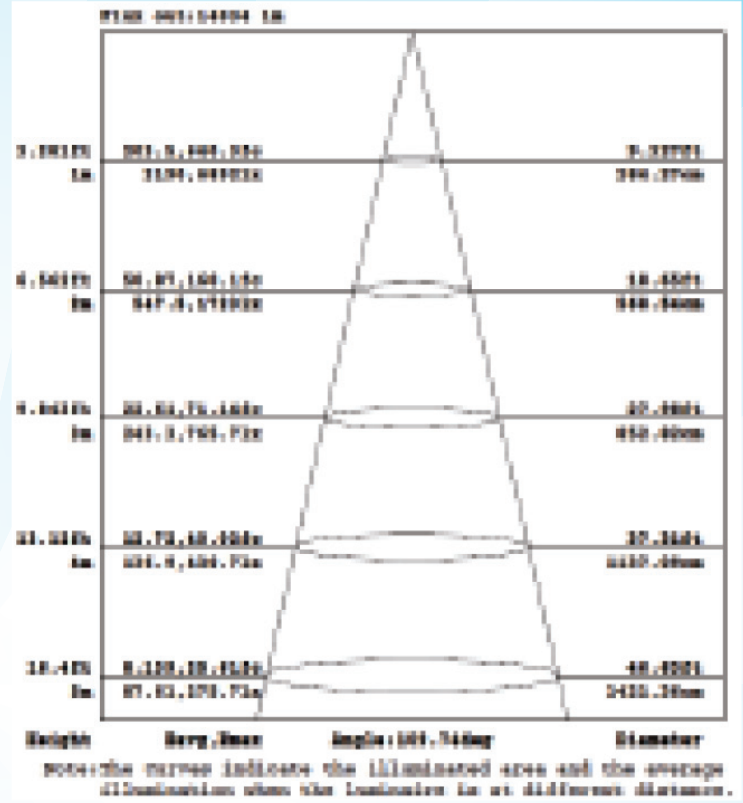

### Line Drawing

**870 Lumens (LED)**

**Fixture: 5 1/4" W x 11 3/8" L x 3 1/4" D**

**75,000 Hour projected LED life**

**5 year warranty**

### Beam Profile

### Ordering Information

Cat. # (Ordering No.)	Voltage	Wattage	Lumens	Efficacy	Viewing Angle	CRI	Dimensions (L"W"H")	Net Weight
512150	100-240/100-277	150	18150 - 19800	121-132	110°	>80	18.90"×18.90"×2.36"	7.0
512180	100-240/100-277	150	22000 - 24000	122-133	110°	>80	18.90"×18.90"×2.36"	7.3