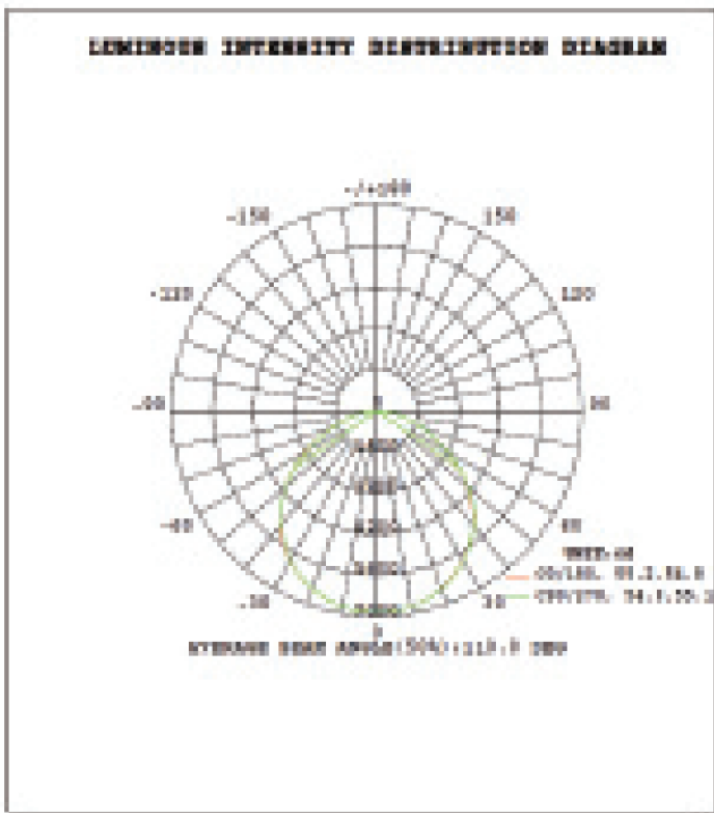

### Line Drawing

**870 Lumens (LED)**

**Fixture: 5 1/4" W x 11 3/8" L x 3 1/4" D**

**75,000 Hour projected LED life**

**5 year warranty**

### Beam Profile

### Ordering Information

Cat. # (Ordering No.)	Voltage	Wattage	Lumens	Efficacy	Viewing Angle	CRI	Dimensions (L"W"H")	Net Weight
512150	100-240/100-277	150	18150 - 19800	121-132	110°	>80	18.90"×18.90"×2.36"	7.0
512180	100-240/100-277	150	22000 - 24000	122-133	110°	>80	18.90"×18.90"×2.36"	7.3