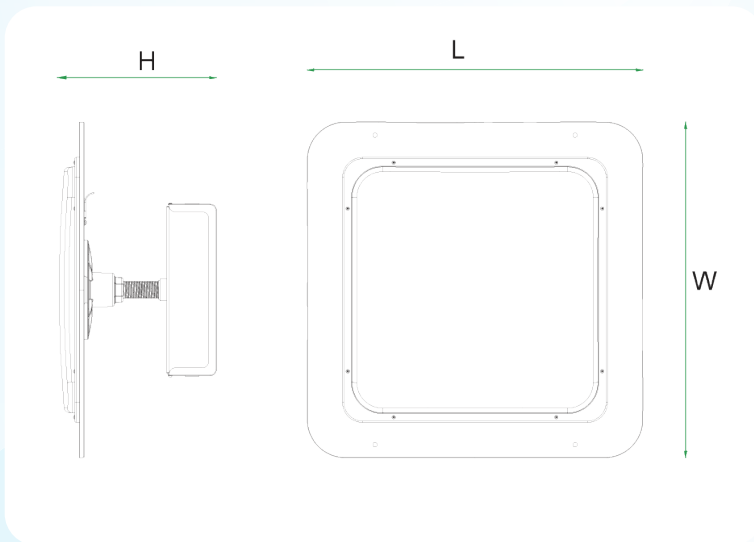

### Line Drawing

**870 Lumens (LED)**

**Fixture: 5 1/4" W x 11 3/8" L x 3 1/4" D**

**75,000 Hour projected LED life**

**5 year warranty**

### Beam Profile

### Ordering Information

Cat. # (Ordering No.)	Voltage	Wattage	Lumens	Efficacy	Viewing Angle	CRI	Dimensions (L"W"H")	Net Weight
512150	100-240/100-277	150	18150 - 19800	121-132	110°	>80	18.90"×18.90"×2.36"	7.0
512180	100-240/100-277	150	22000 - 24000	122-133	110°	>80	18.90"×18.90"×2.36"	7.3