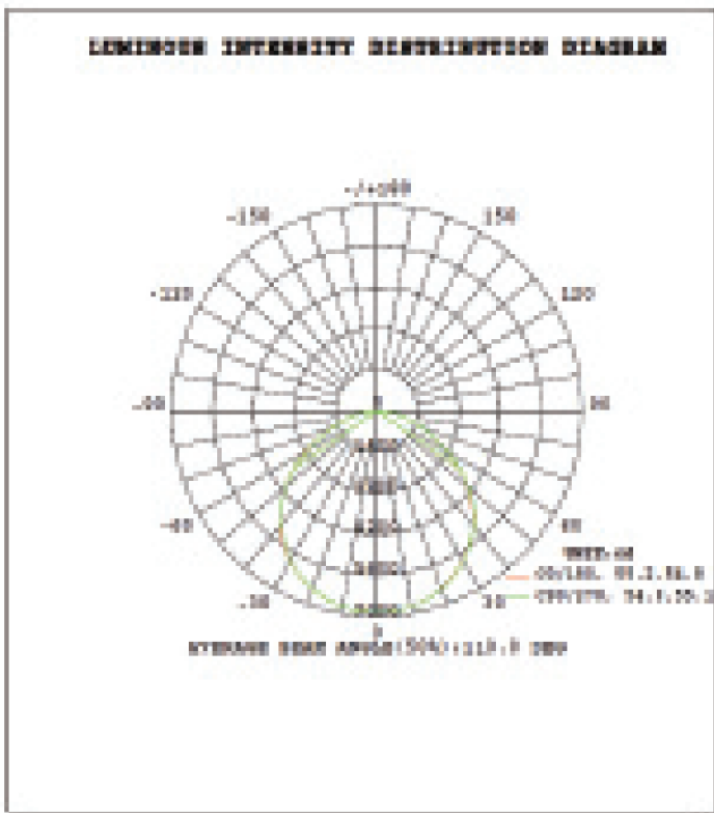

### Line Drawing

**870 Lumens (LED)**

**Fixture: 5 1/4" W x 11 3/8" L x 3 1/4" D**

**75,000 Hour projected LED life**

**5 year warranty**

### Beam Profile

### Ordering Information

Cat. # (Ordering No.)	Voltage	Wattage	Lumens	Efficacy	Viewing Angle	CRI	Dimensions (L'W'H")	Net Weight
512150	100-240/100-277	150	18150 - 19800	121-132	110°	>80	18.90"×18.90"×2.36"	7.0
512180	100-240/100-277	150	22000 - 24000	122-133	110°	>80	18.90"×18.90"×2.36"	7.3