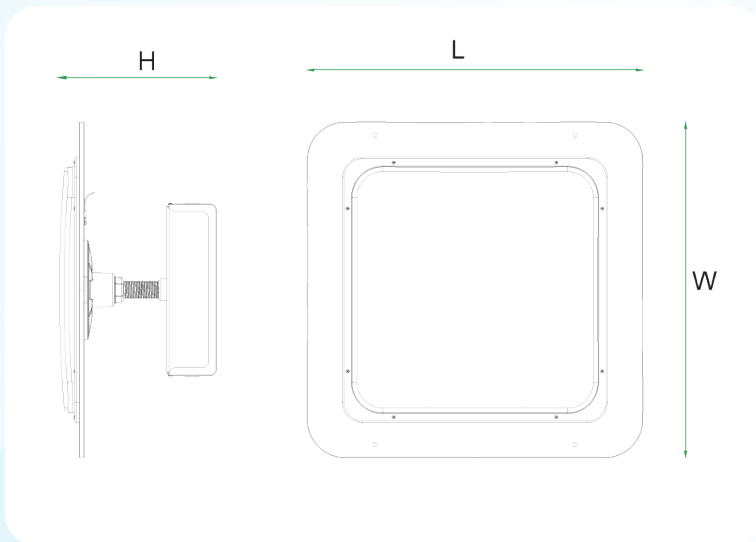

### Line Drawing

**870 Lumens (LED)**

**Fixture: 5 1/4" W x 11 3/8" L x 3 1/4" D**

**75,000 Hour projected LED life**

**5 year warranty**

### Beam Profile

### Ordering Information

Cat. # (Ordering No.)	Voltage	Wattage	Lumens	Efficacy	Viewing Angle	CRI	Dimensions (L'W'H")	Net Weight
512150	100-240/100-277	150	18150 - 19800	121-132	110°	>80	18.90"×18.90"×2.36"	7.0
512180	100-240/100-277	150	22000 - 24000	122-133	110°	>80	18.90"×18.90"×2.36"	7.3