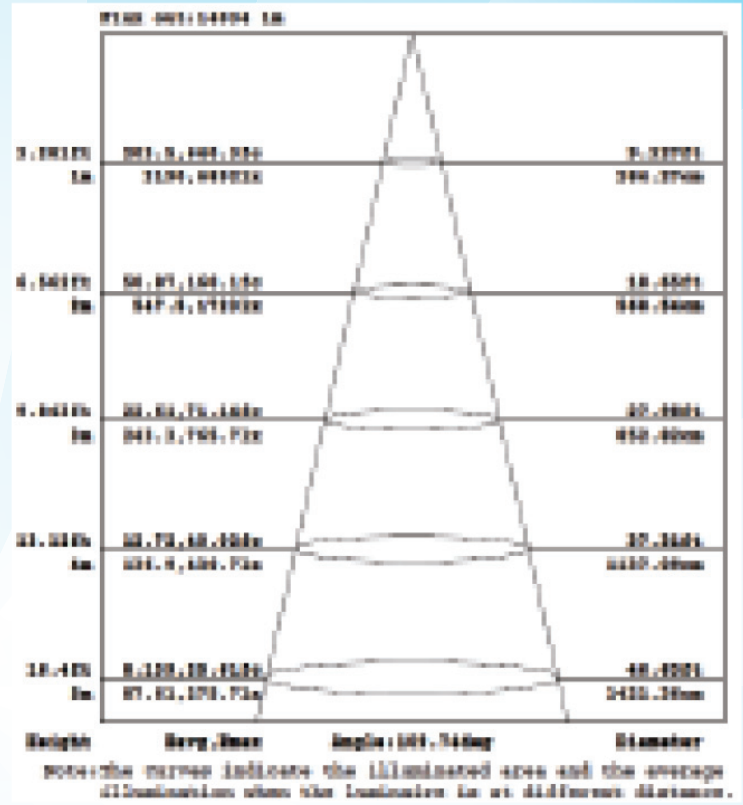

### Line Drawing

**870 Lumens (LED)**

**Fixture: 5 1/4" W x 11 3/8" L x 3 1/4" D**

**75,000 Hour projected LED life**

**5 year warranty**

### Beam Profile

### Ordering Information

Cat. # (Ordering No.)	Voltage	Wattage	Lumens	Efficacy	Viewing Angle	CRI	Dimensions (L'W'H")	Net Weight
512150	100-240/100-277	150	18150 - 19800	121-132	110°	>80	18.90"×18.90"×2.36"	7.0
512180	100-240/100-277	150	22000 - 24000	122-133	110°	>80	18.90"×18.90"×2.36"	7.3