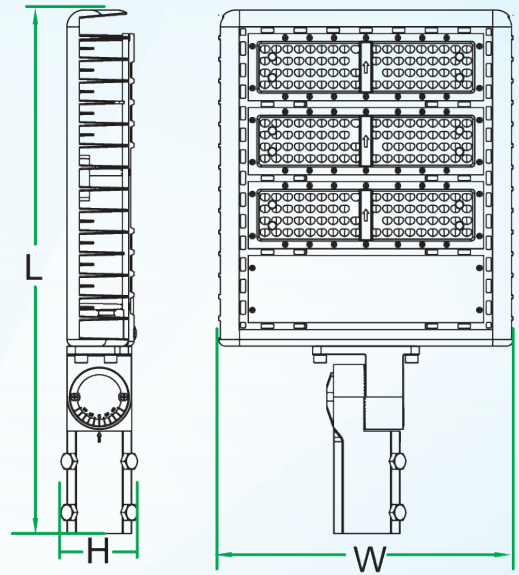

54300 SERIES

LED Shoebox Light

See Specs

See Specs

75,000 Hour projected LED life

5 year warranty

Technical Information

- *Cast Aluminum Construction
- *Philips Lumileds LEDs
- *Meanwell Driver
- *Powder Coat Finish
- *Post or Wall Mount
- *Wide Range of Wattages

Beam Profile

Illumination

Ordering Information

Cat. # (Ordering No.)	Voltage	Wattage	Lumens	Efficacy	Viewing Angle	CRI	Dimensions (L"W"H")	Net Weight
54301	100-240/100-277	80	9200-10800	126-139	150*85°	>70	AM=17.64"x13.78"x3.70" DM=18.98"x13.78"x6.30" YM=17.13"x13.78"x3.23" FM=13.39"x13.78"x4.65" IM=20.35"x13.78"x7.09" TM=19.02"x13.78"x6.30"	6.3
54302	100-240/100-277	100	11500-13500	126-139	150*85°	>70	AM=17.64"x13.78"x3.70" DM=18.98"x13.78"x6.30" YM=17.13"x13.78"x3.23" FM=13.39"x13.78"x4.65" IM=20.35"x13.78"x7.09" TM=19.02"x13.78"x6.30"	6.3
54303	100-240/100-277	120	13800-16200	125-135	150*85°	>70	AM=17.64"x13.78"x3.70" DM=18.98"x13.78"x6.30" YM=17.13"x13.78"x3.23" FM=13.39"x13.78"x4.65" IM=20.35"x13.78"x7.09" TM=19.02"x13.78"x6.30"	6.6
54304	100-240/100-277	150	16500-19500	110-130	150*85°	>70	AM=17.64"x13.78"x3.70" DM=18.98"x13.78"x6.30" YM=17.13"x13.78"x3.23" FM=13.39"x13.78"x4.65" IM=20.35"x13.78"x7.09" TM=19.02"x13.78"x6.30"	6.8
54305	100-240/100-277	185	21200-24900	115-135	150*85°	>70	AM=17.64"x13.78"x3.70" DM=18.98"x13.78"x6.30" YM=17.13"x13.78"x3.23" FM=13.39"x13.78"x4.65" IM=20.35"x13.78"x7.09" TM=19.02"x13.78"x6.30"	10.2
54306	100-240/100-277	240	27600-32400	115-135	150*85°	>70	AM=17.64"x13.78"x3.70" DM=18.98"x13.78"x6.30" YM=17.13"x13.78"x3.23" FM=13.39"x13.78"x4.65" IM=20.35"x13.78"x7.09" TM=19.02"x13.78"x6.30"	10.6
54307	100-240/100-277	300	33000-39000	110-130	150*85°	>70	AM=17.64"x13.78"x3.70" DM=18.98"x13.78"x6.30" YM=17.13"x13.78"x3.23" FM=13.39"x13.78"x4.65" IM=20.35"x13.78"x7.09" TM=19.02"x13.78"x6.30"	10.9